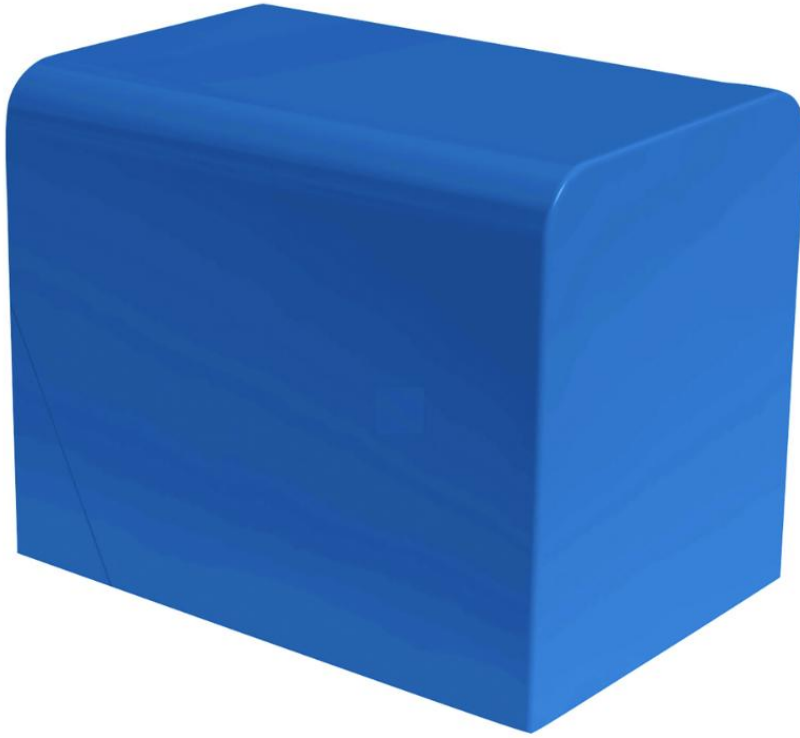

Softblock straight, EPDM1

Create colorful and functional environments by combining SoftBlock products of different shapes and colors. The products are suitable for benches, room dividers and balancing tracks. SoftBlock products can be used, for example in sidewalks, shopping malls or parks. In addition to the basic colors red, black, gray and green, SoftBlock products are available in EPDM 1 and EPDM 2 colors. Indoors, the products can be glued directly to the substrate. Outdoor elements can be mounted on concrete or, for example, on a rubber base. For deep foundation, you can order 2 pieces of required mounting parts with product number 977002.

Product length, mm	500
Product width, mm	350
Product height, mm	400