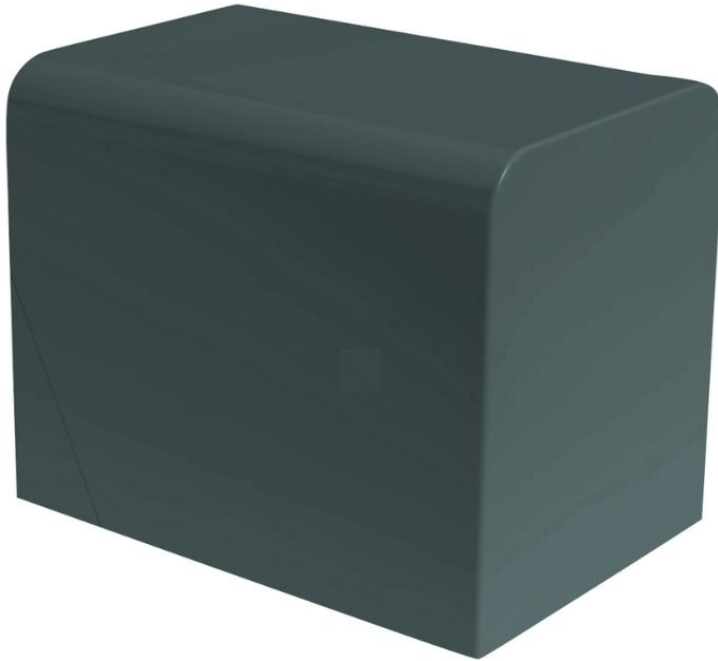

Softblock straight, grey

Create colorful and functional environments by combining SoftBlock products of different shapes and colors. The products are suitable for benches, room dividers and balancing tracks. SoftBlock products can be used, for example in sidewalks, shopping malls or parks. In addition to the basic colors red, black, gray and green, SoftBlock products are available in EPDM 1 and EPDM 2 colors. Indoors, the products can be glued directly to the substrate. Outdoor elements can be mounted on concrete or, for example, on a rubber base. For deep foundation, you can order 2 pieces of required mounting parts with product number 977002.

Product length, mm	500
Product width, mm	350
Product height, mm	400