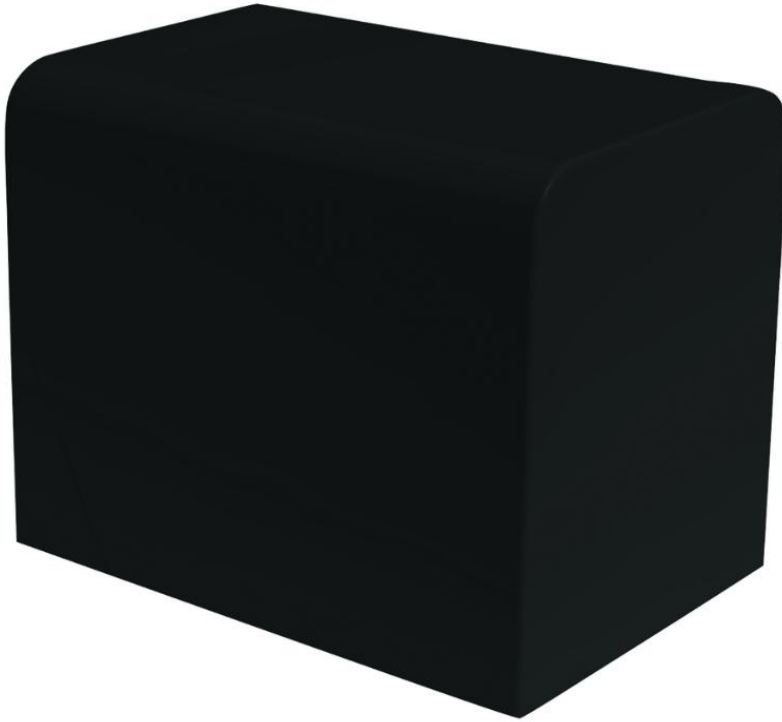

## Softblock straight, black

Create colorful and functional environments by combining SoftBlock products of different shapes and colors. The products are suitable for benches, room dividers and balancing tracks. SoftBlock products can be used, for example in sidewalks, shopping malls or parks. In addition to the basic colors red, black, gray and green, SoftBlock products are available in EPDM 1 and EPDM 2 colors. Indoors, the products can be glued directly to the substrate. Outdoor elements can be mounted on concrete or, for example, on a rubber base. For deep foundation, you can order 2 pieces of required mounting parts with product number 977002.

Product length, mm	500
Product width, mm	350
Product height, mm	400