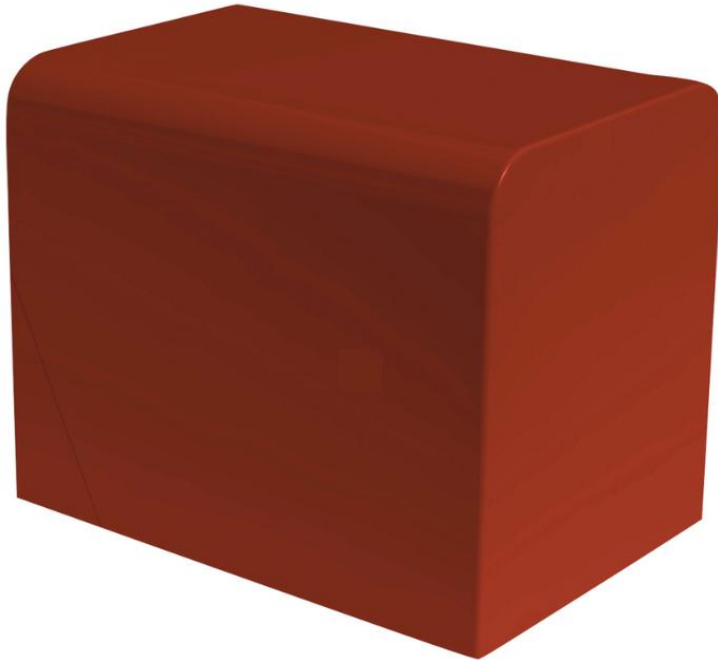

Softblock straight, red

Create colorful and functional environments by combining SoftBlock products of different shapes and colors. The products are suitable for benches, room dividers and balancing tracks. SoftBlock products can be used, for example in sidewalks, shopping malls or parks. In addition to the basic colors red, black, gray and green, SoftBlock products are available in EPDM 1 and EPDM 2 colors. Indoors, the products can be glued directly to the substrate. Outdoor elements can be mounted on concrete or, for example, on a rubber base. For deep foundation, you can order 2 pieces of required mounting parts with product number 977002.

Product length, mm	500
Product width, mm	350
Product height, mm	400