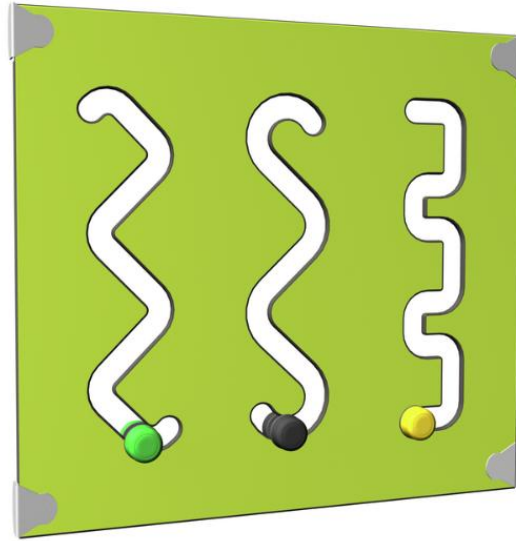

TRACK PLAY PANEL

Track play panel offers new ways of developing children's physical abilities. Turning and switching small buttons and controls develops children's fine motor skills. Play wall is available in the following colours: dark grey, grey, red, blue, green, yellow, lime green and fuchsia. When ordering the product, please inform the colour you want.

Wood