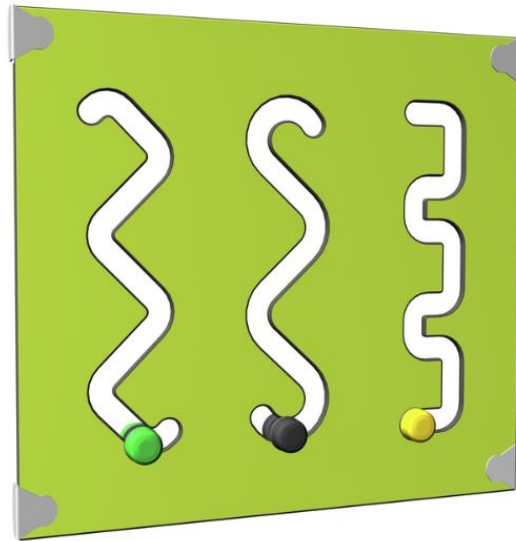

**TRACK PLAY PANEL**

Track play panel offers new ways of developing children's physical abilities. Turning and switching small buttons and controls develops children's fine motor skills. Play wall is available in the following colours: dark grey, grey, red, blue, green, yellow, lime green and fuchsia. When ordering the product, please inform the colour you want.

Wood