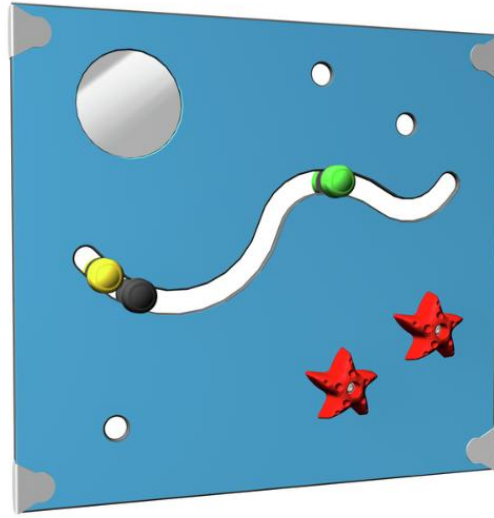

SEA PLAY PANEL

Add play walls to a playground equipment and receive more play value! Turning and switching small buttons and controls develops children's fine motor skills. Panel includes also a mirror. Using the sense of touch improves also three-dimensional perception. Sea play panel is available in the following colours: dark grey, grey, red, blue, green, yellow, lime green and fuchsia. When ordering the product, please inform the colour you want.