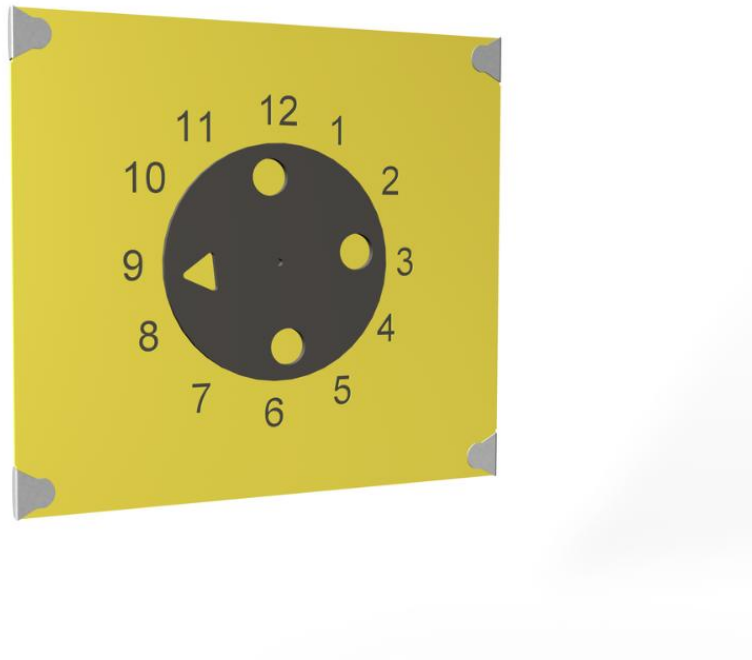

# ROULETTE PLAY PANEL

Roulette as a play activity familiarizes children with numbers, develops fine motor skills and improves three-dimensional perception. Add a wall to a play equipment and receive more play value! Roulette play panel available in the following colours: dark grey, grey, red, blue, green, yellow, lime green and fuchsia. When ordering the product, please inform the colour you want.

Colour of walls and HPL