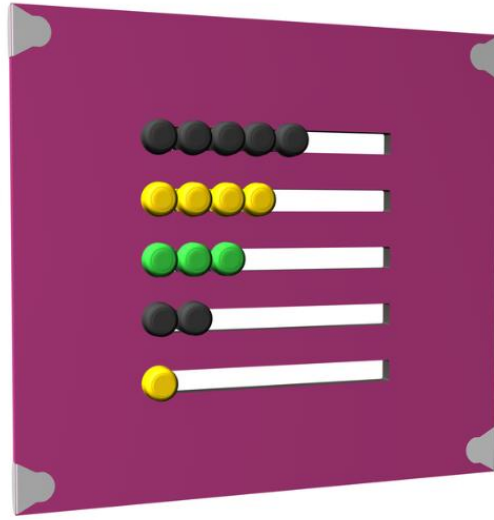

ABACUS PLAY PANEL

Learn while playing! The abacus play panel teaches numbers and math. Turning buttons develops fine motor skills and touch perception. Available in various colors.

Colour of walls and HPL