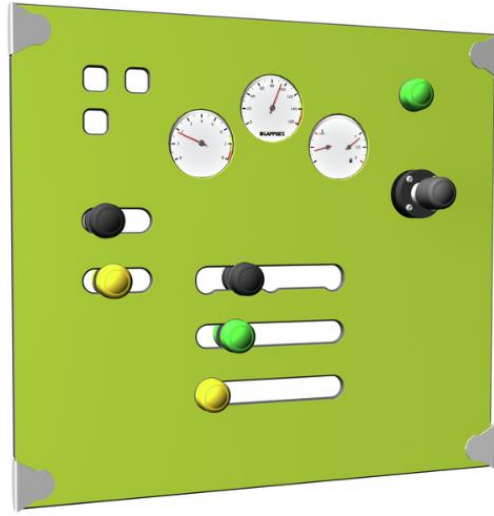

# DASHBOARD PLAY PANEL

Step into the world of role playing and work the dashboard as a captain or race driver. Turning and switching small buttons develops children's fine motor skills as well as using the sense of touch improves three-dimensional perception. Play wall is available in the following colours: dark grey, grey, red, blue, green, yellow, lime green and fuchsia. When ordering the product, please inform the colour you want. Installation on ground level only.