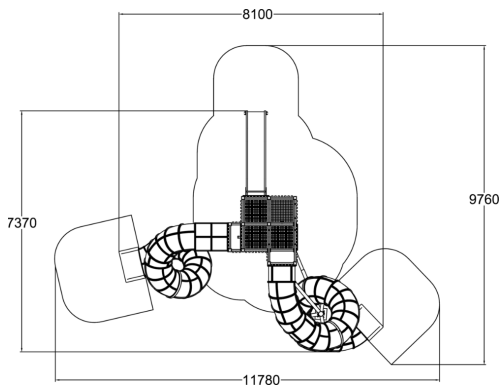

-  Balancing
3
-  Climbing
4
-  Play panels
3
-  Slides
3
-  Towers
1

Reach for the sky! This tower is nearly 7,5 meters high with multiple exciting play elements inside. With different climbing elements including net and platform climbing allows fun and engaging traversal to the top level. Bottom level allows younger generations to get accustomed to climbing and a traditional steel slide allows quick and easy but fun exit. In the middle section of the tower you can find the first tube slide. Continuing to the top level comes to a conclusion with a thrilling exit through the long tube slide with multiple turns. Needle and Sting are easily compatible together and with other Vertical Maze products to create a striking combination for your needs.

Number of users	19
Product length, mm	8100
Product width, mm	7370
Product height, mm	7500
Impact area, m ²	45
Falling space, m ²	45
Height required, mm	7500
Max. free fall height, mm	2070
Safety info	EN 1176-1, 3 TÜV
Foundation options	deep_mounting surface_mounting
Wood	
Metal	
Colour of walls and HPL	