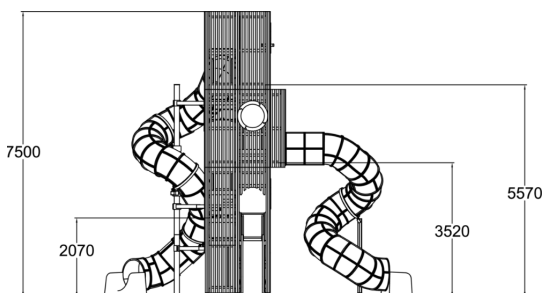

-  Balancing
3
-  Climbing
4
-  Play panels
3
-  Slides
3
-  Towers
1

Reach for the sky! This tower is nearly 7,5 meters high with multiple exciting play elements inside. With different climbing elements including net and platform climbing allows fun and engaging traversal to the top level. Bottom level allows younger generations to get accustomed to climbing and a traditional steel slide allows quick and easy but fun exit. In the middle section of the tower you can find the first tube slide. Continuing to the top level comes to a conclusion with a thrilling exit through the long tube slide with multiple turns. Needle and Sting are easily compatible together and with other Vertical Maze products to create a striking combination for your needs.

Number of users	19
Product length, mm	8100
Product width, mm	7370
Product height, mm	7500
Impact area, m ²	45
Falling space, m ²	45
Height required, mm	7500
Max. free fall height, mm	2070
Safety info	EN 1176-1, 3 TÜV
Foundation options	deep_mounting surface_mounting
Wood	
Metal	
Colour of walls and HPL	