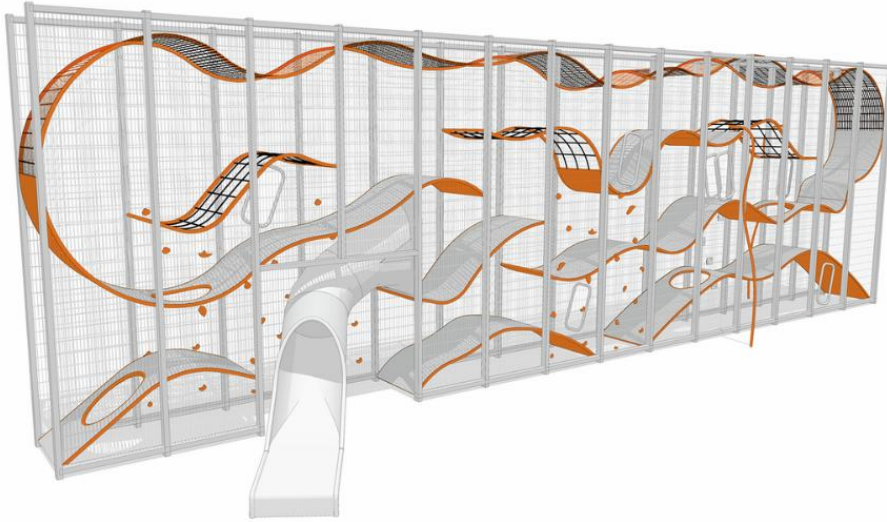

WOODEN VERTICAL MAZE

-  Balancing
4
-  Climbing
3
-  Towers
2

User age	3+
Number of users	25
Product length, mm	4190
Product width, mm	2020
Product height, mm	5600
Impact area, m ²	20
Max. free fall height, mm	1520
Safety info	EN 1176-1, 3 TÜV
Installation time (for 1), H	20