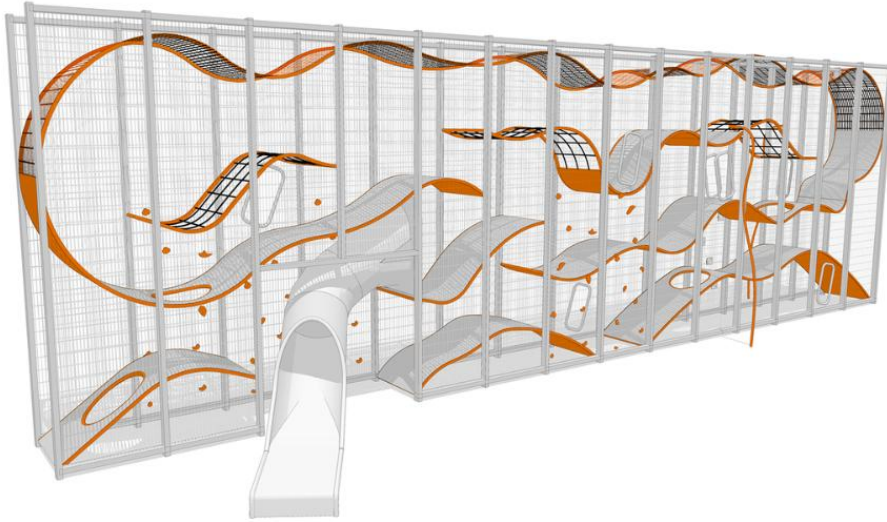

**400114IS**

**WALL-HOLLA 14 WITH INTERNAL SLIDE**

Wall-Holla is a perfect solution where the space is limited but high capacity needed. It grows vertically and offers 5-6 times more play space than a playground of the same surface area, naturally making the safety area required smaller.

|                              |                                   |
|------------------------------|-----------------------------------|
| User age                     | 5+                                |
| Number of users              | 42                                |
| Product length, mm           | 16160                             |
| Product width, mm            | 3843                              |
| Product height, mm           | 4902                              |
| Impact area, m <sup>2</sup>  | 100.4                             |
| Max. free fall height, mm    | 2800                              |
| Installation time (for 1), H | 128                               |
| Foundation options           | Deep mounting<br>Surface mounting |