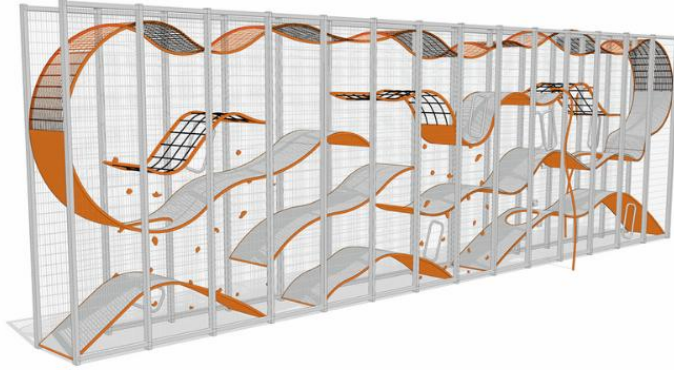

WALL-HOLLA 14

Wall-Holla is a perfect solution where the space is limited but high capacity needed. It grows vertically and offers 5-6 times more play space than a playground of the same surface area, naturally making the safety area required smaller.

User age	5+
Number of users	42
Product length, mm	16152
Product width, mm	1250
Product height, mm	4902
Impact area, m ²	92.5
Falling space, m ²	92.5
Max. free fall height, mm	2800
Installation time (for 1), H	128
Foundation options	deep_mounting surface_mounting