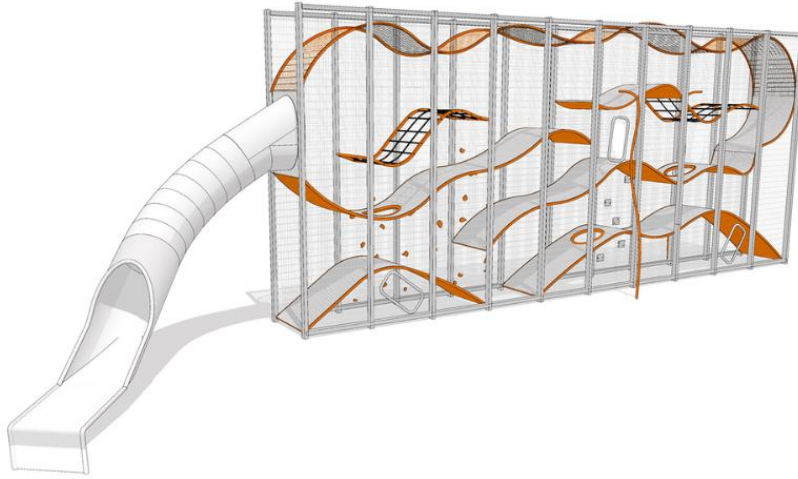

## 400110ES

## WALL-HOLLA 10 WITH EXTERNAL SLIDE

Wall-Holla is a perfect solution where the space is limited but high capacity needed. It grows vertically and offers 5-6 times more play space than a playground of the same surface area, naturally making the safety area required smaller. The Dutch Design Award nominated play structure is also a great centerpiece. The high, see-through structure provides an exciting experience for play.

User age	5+
Number of users	30
Product length, mm	15923
Product width, mm	3840
Product height, mm	4902
Impact area, m <sup>2</sup>	82.4
Max. free fall height, mm	2470
Installation time (for 1), H	96
Foundation options	Deep mounting Surface mounting