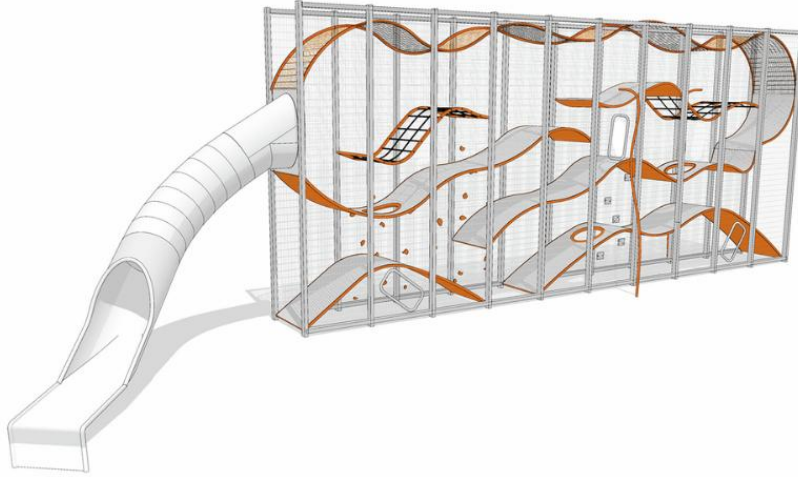

400110ES

WALL-HOLLA 10 WITH EXTERNAL SLIDE

Wall-Holla is a perfect solution where the space is limited but high capacity needed. It grows vertically and offers 5-6 times more play space than a playground of the same surface area, naturally making the safety area required smaller. The Dutch Design Award nominated play structure is also a great centerpiece. The high, see-through structure provides an exciting experience for play.

User age	5+
Number of users	30
Product length, mm	15923
Product width, mm	3840
Product height, mm	4902
Impact area, m ²	82.4
Falling space, m ²	82.4
Max. free fall height, mm	2470
Installation time (for 1), H	96
Foundation options	deep_mounting surface_mounting