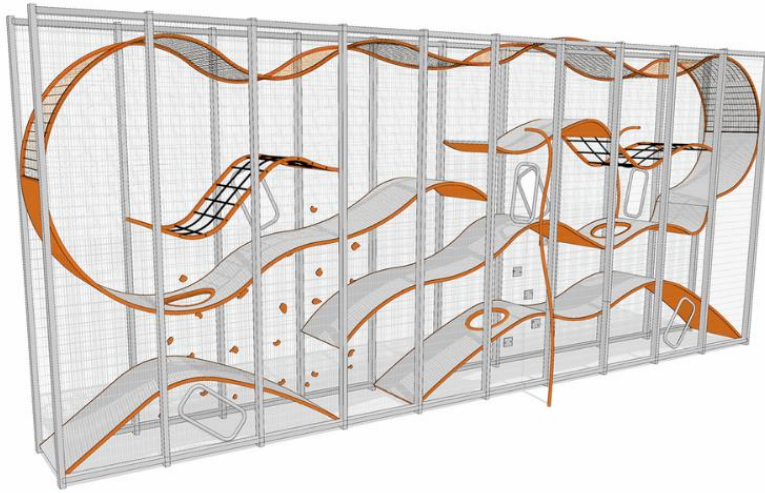

WALL-HOLLA 10

Wall-Holla is a perfect solution where the space is limited but high capacity needed. It grows vertically and offers 5-6 times more play space than a playground of the same surface area, naturally making the safety area required smaller. The Dutch Design Award nominated play structure is also a great centerpiece. The high, see-through structure provides an exciting experience for play.

User age	5+
Number of users	30
Product length, mm	11500
Product width, mm	1250
Product height, mm	4902
Impact area, m ²	72
Falling space, m ²	72
Max. free fall height, mm	2470
Installation time (for 1), H	96
Foundation options	deep_mounting surface_mounting