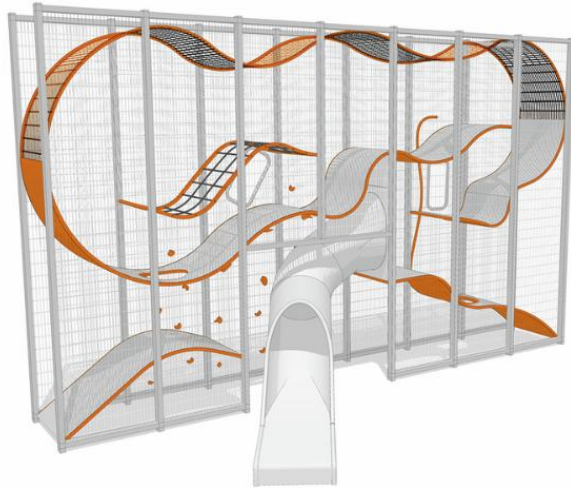

400107IS

WALL-HOLLA 7 WITH INTERNAL SLIDE

Wall-Holla is a perfect solution where the space is limited but high capacity needed. It grows vertically and offers 5-6 times more play space than a playground of the same surface area, naturally making the safety area required smaller.

User age	5+
Number of users	21
Product length, mm	8050
Product width, mm	3701
Product height, mm	4902
Impact area, m ²	60.1
Max. free fall height, mm	2470
Installation time (for 1), H	72
Foundation options	deep_mounting surface_mounting