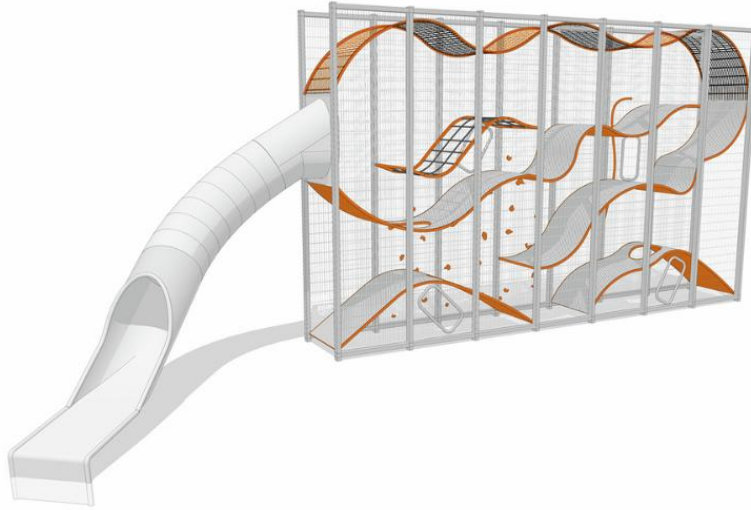

## 400107ES

## WALL-HOLLA 7 WITH EXTERNAL SLIDE

Wall-Holla is a perfect solution where the space is limited but high capacity needed. It grows vertically and offers 5-6 times more play space than a playground of the same surface area, naturally making the safety area required smaller.

User age	5+
Number of users	21
Product length, mm	12438
Product width, mm	3840
Product height, mm	4902
Impact area, m <sup>2</sup>	62.8
Falling space, m <sup>2</sup>	62.8
Max. free fall height, mm	2470
Installation time (for 1), H	72
Foundation options	deep_mounting surface_mounting