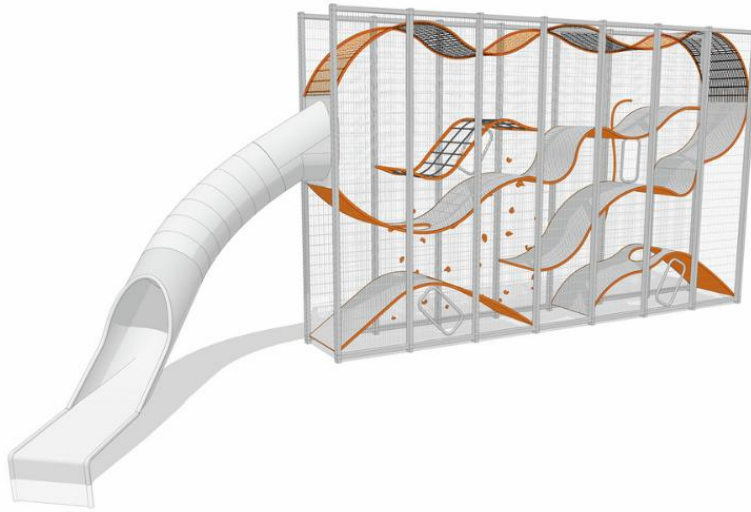

400107ES

WALL-HOLLA 7 WITH EXTERNAL SLIDE

Wall-Holla is a perfect solution where the space is limited but high capacity needed. It grows vertically and offers 5-6 times more play space than a playground of the same surface area, naturally making the safety area required smaller.

User age	5+
Number of users	21
Product length, mm	12438
Product width, mm	3840
Product height, mm	4902
Impact area, m ²	62.8
Max. free fall height, mm	2470
Installation time (for 1), H	72
Foundation options	deep_mounting surface_mounting