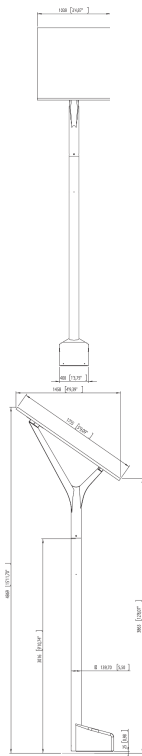

Lappset Solar

The Lappset Solar colour scheme matches the product colour that it is powering. By default, Pebble grey RAL7032 is combined with Pale green RAL6021 or Pebble grey RAL7032 is combined with Azure blue RAL5009. In case of a custom product colour, the Solar post colour will be adjusted accordingly. The Lappset Solar is a specially designed Solar post that provides green energy for Lappset Interactive playsets. It eliminates the need for a mains power cable and offers a new way to power the equipment. Built to withstand harsh winters, it provides at least 2 hours of play per day. During winter months, the playground equipment can be put in Eco Mode to save energy. The Lappset Solar is connected to Lappset Dashboard, a control and support platform that allows remote monitoring of battery status and settings. Please note that the Lappset Solar solution is suitable for areas below 53-degree longitude. For accurate energy consumption calculations, it is recommended to consult with Lappset for specific project locations. Keep in mind that these calculations are

Product length, mm	1458
Product width, mm	1038
Product height, mm	4869
Foundation options	concrete surface_mounting
Metal	