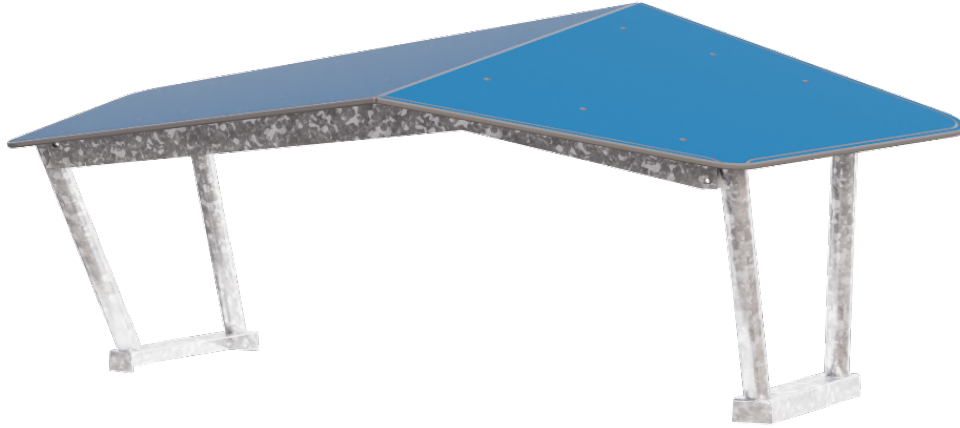

Custom Fono roof colour addition

This addition allows changing the default Lappset HPL roof colour to a custom colour. Available in the following RAL colours: - Dark Grey RAL7024 - Grey RAL7040 - Red RAL3020 - Purple RAL4006 - Blue RAL640-2 - Green RAL6018 - Limegreen RAL250-3 - Yellow RAL1003