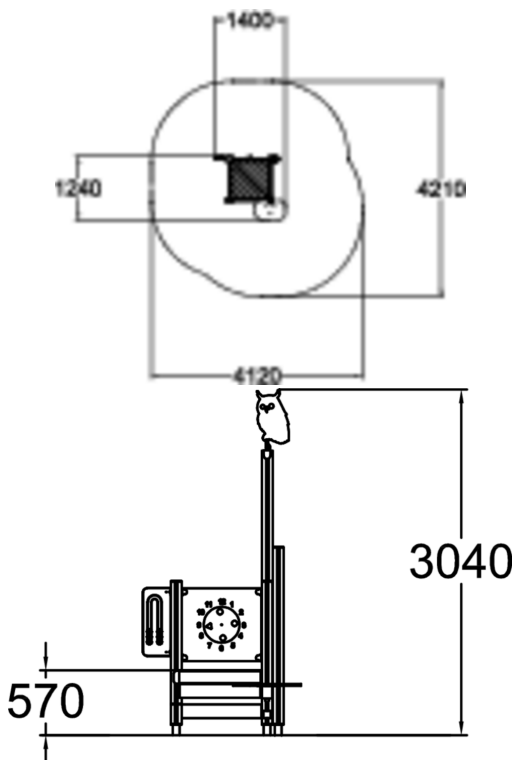

This smaller unit provides a comfortable seating option for young learners on two levels. It features a built-in blackboard for creative expression and interactive discussions, fostering a collaborative environment for small groups. The Clock Play and small abacus panels helps with communication and allows play.

Product length, mm	1400
Product width, mm	1240
Product height, mm	3040
Falling space, m ²	14.2
Max. free fall height, mm	570
Safety info	EN 1176-1 TÜV
Foundation options	deep_mounting surface_mounting
Wood	
Colour of walls and HPL	