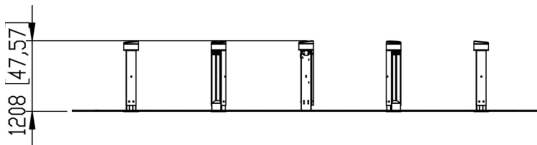

Product length, mm	5450
Product width, mm	6250
Product height, mm	1203
Installation time (for 1), H	16
Foundation options	ground_anchoring surface_mounting
Wood	concrete
Metal	