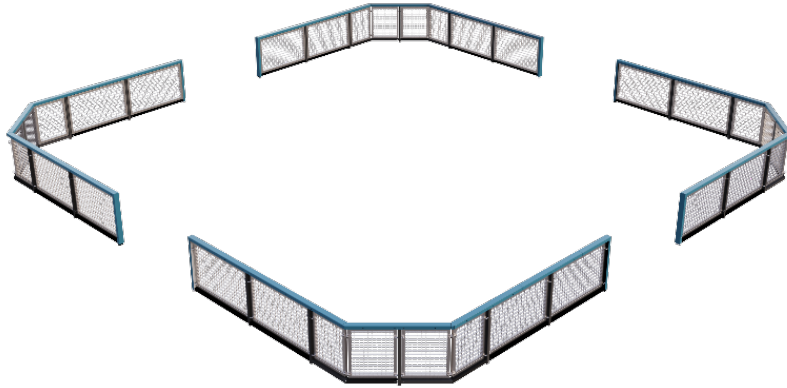

Toro Grid boarding S, without entrance

Lappset Toro Grid boarding S, size 9,1 x 9,1 m (29' 10 1/4" x 29' 10 1/4")(width x length). In this variant, the boarding is entirely closed to maximise the gameplay. To enter the arena, users have to climb the boarding. When an entrance is preferred, please check the variants that offer an offset entrance for easy access for everyone. The Toro is a fast-paced game, and adding the proper boarding are essential for active gameplay. Therefore, our boarding systems are designed such that all components are flush with the Toro goals. The ball returns the way you expect it to return because there are no overhead structural parts for the ball to bounce off. Besides, the corners are angled 45° to stimulate fast and active gameplay, as the boarding can be tactically used for passes. In addition, the boarding is designed as a seating and spectator element to chill on after a game and for cheering other players. Most bolts are hidden to raise the aesthetics of the boarding. Overall, it's a unique and clever modular design and is easy to install.

Product length, mm	9123
Product width, mm	9123
Product height, mm	806
Installation time (for 1), H	32
Foundation options	deep_mounting surface_mounting