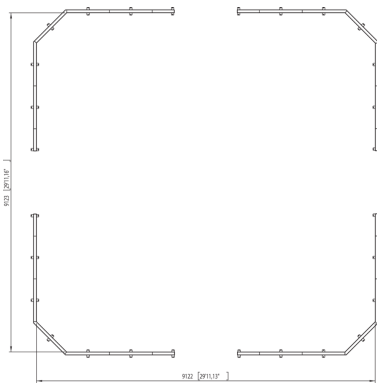

Toro Grid boarding S, without entrance

Lappset Toro Grid boarding S, size 9,1 x 9,1 m (29' 10 1/4" x 29' 10 1/4")(width x length). In this variant, the boarding is entirely closed to maximise the gameplay. To enter the arena, users have to climb the boarding. When an entrance is preferred, please check the variants that offer an offset entrance for easy access for everyone. The Toro is a fast-paced game, and adding the proper boarding are essential for active gameplay. Therefore, our boarding systems are designed such that all components are flush with the Toro goals. The ball returns the way you expect it to return because there are no overhead structural parts for the ball to bounce off. Besides, the corners are angled 45° to stimulate fast and active gameplay, as the boarding can be tactically used for passes. In addition, the boarding is designed as a seating and spectator element to chill on after a game and for cheering other players. Most bolts are hidden to raise the aesthetics of the boarding. Overall, it's a unique and clever modular design and is easy to install.

Product length, mm	9123
Product width, mm	9123
Product height, mm	806
Installation time (for 1), H	32
Foundation options	deep_mounting surface_mounting