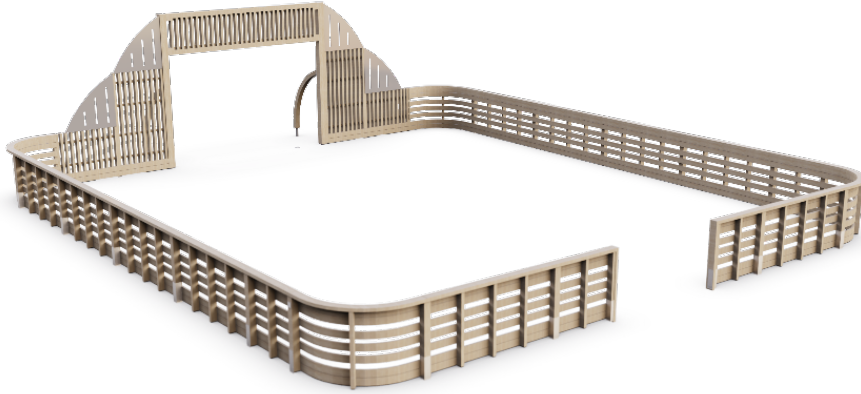

Ace Arena Sutu fence and boarding

Ace Arena Sutu fence and boarding 10 x 11 m (32' x 36' 5.07") (width x length). Arena's restrained wooden colour and construction with elegant round design make the product merge easily into any environment. The arena can be deep or surface mounted.

Foundation options

deep_mounting, surface_mounting

Wood