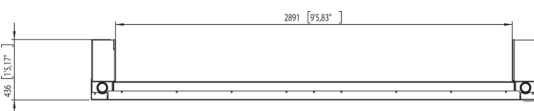

Product length, mm	3247
Product width, mm	436
Product height, mm	2158
Installation time (for 1), H	12
Foundation options	ground_anchoring surface_mounting
Metal	  ete