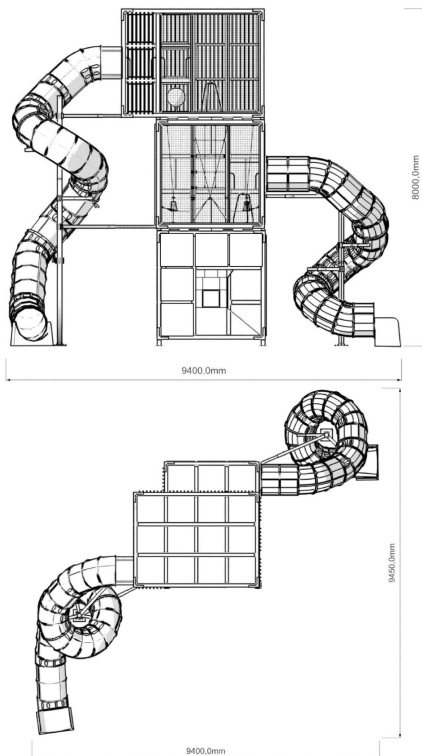

Height is a fundamental element of exciting play. Rising to nearly 8 metres, this tower consists of three elements (a cube and two cuboids on top of each other) and offers users chances for truly testing their limits. How high do you dare to climb? Are you brave enough to walk on the transparent floor? Will you climb down or speed down one of the two tube slides? Tube slides are available also in stainless steel.

User age	6+
Number of users	42
Product length, mm	9340
Product width, mm	9330
Product height, mm	8000
Impact area, m ²	14.8
Falling space, m ²	27.6
Height required, mm	8000
Max. free fall height, mm	1000
Safety info	EN 1176-1, 3 TÜV
Installation time (for 1), H	56
Foundation options	Surface mounting
Wood	
Colour of walls and HPL	