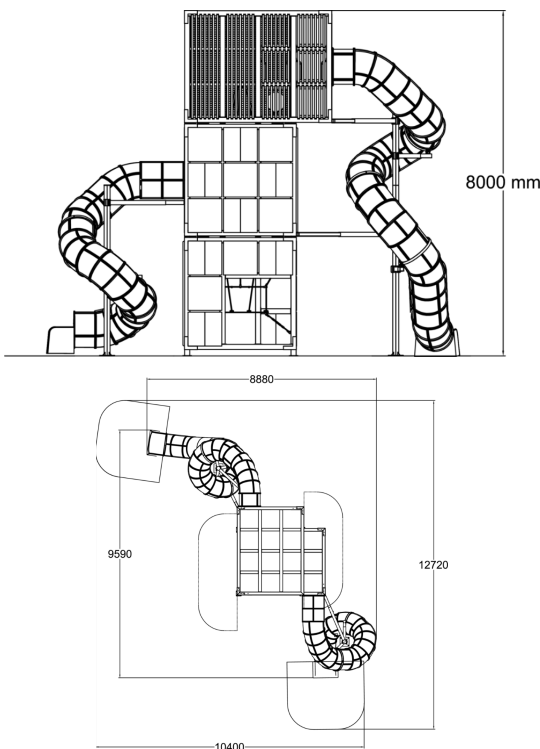

Height is a fundamental element of exciting play. Rising to nearly 8 metres, this tower consists of three elements (a cube and two cuboids on top of each other) and offers users chances for truly testing their limits. How high do you dare to climb? Are you brave enough to walk on the transparent floor? Will you climb down or speed down one of the two tube slides? Tube slides are available also in stainless steel.

User age	6+
Number of users	42
Product length, mm	8880
Product width, mm	9590
Product height, mm	8000
Impact area, m <sup>2</sup>	14.8
Falling space, m <sup>2</sup>	27.6
Height required, mm	8000
Max. free fall height, mm	1000
Safety info	EN 1176-1, 3 TÜV
Installation time (for 1), H	68
Foundation options	surface_mounting
Wood	
Colour of walls and HPL	