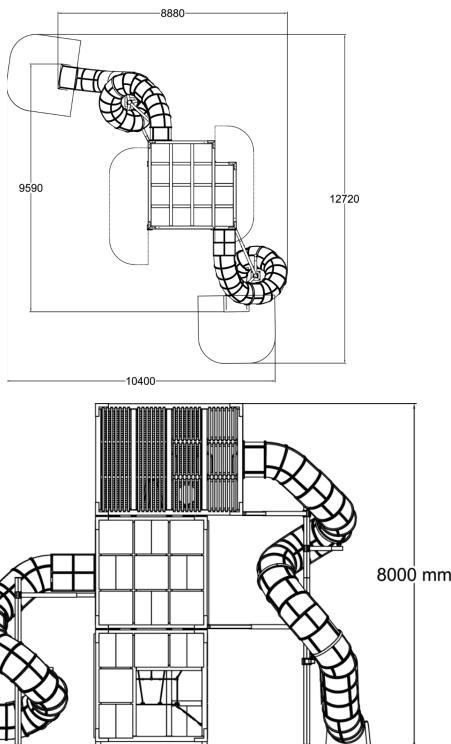

Height is a fundamental element of exciting play.. Rising to nearly 8 metres, this tower consists of three elements (a cube and two cuboids on top of each other) and offers users chances for truly testing their limits. How high do you dare to climb? Are you brave enough to walk on the transparent floor? Will you climb down or speed down one of the two tube slides? Tube slides are available also in stainless steel.

User age	6+
Number of users	42
Product length, mm	8880
Product width, mm	9590
Product height, mm	8000
Impact area, m <sup>2</sup>	14.8
Falling space, m <sup>2</sup>	27.6
Height required, mm	8000
Max. free fall height, mm	1000
Safety info	EN 1176-1, 3 TÜV
Installation time (for 1), H	320
Foundation options	surface_mounting
Wood	
Metal	
Colour of walls and HPL	
Ropes	