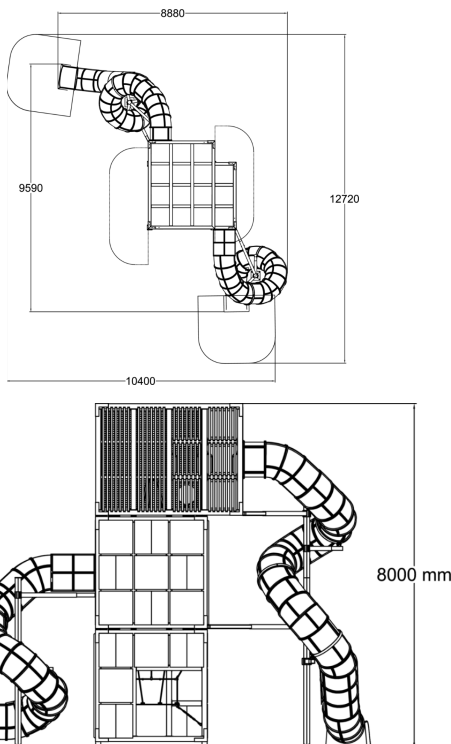

The unit consists of a cube and a cuboid, and it offers challenging but rewarding climbing experiences. Up high, users have a great view of their surroundings. The bird's nest swing and balancing ball provide great places for observing. The long tube slide offers a fun, yet safe way of coming down. Tube slide available also in stainless steel.

User age	6+
Number of users	29
Product length, mm	6650
Product width, mm	4600
Product height, mm	5370
Impact area, m ²	7.4
Falling space, m ²	20.2
Max. free fall height, mm	1000
Safety info	EN 1176-1, 3 TÜV
Installation time (for 1), H	48
Foundation options	surface_mounting
Wood	
Metal	
Colour of walls and HPL	
Ropes	