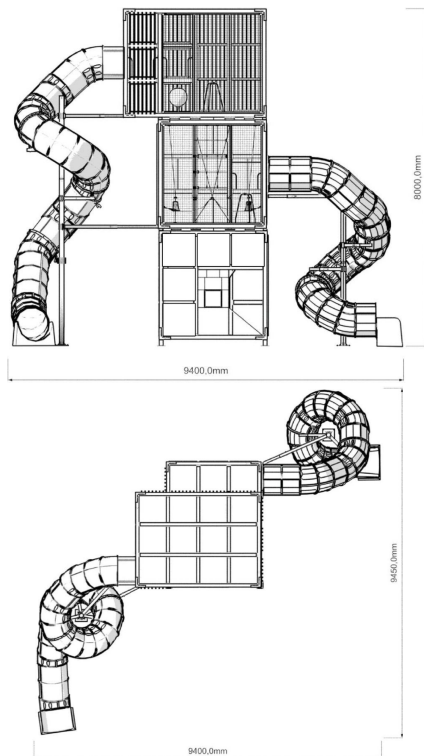

Height is a fundamental element of exciting play. Rising to nearly 8 metres, this tower consists of three elements (a cube and two cuboids on top of each other) and offers users chances for truly testing their limits. How high do you dare to climb? Are you brave enough to walk on the transparent floor? Will you climb down or speed down one of the two tube slides? Tube slides are available also in stainless steel.

User age	6+
Number of users	42
Product length, mm	9340
Product width, mm	9330
Product height, mm	8000
Impact area, m ²	14.8
Falling space, m ²	27.6
Height required, mm	8000
Max. free fall height, mm	1000
Safety info	EN 1176-1, 3 TÜV
Installation time (for 1), H	68
Foundation options	surface_mounting
Wood	
Colour of walls and HPL	