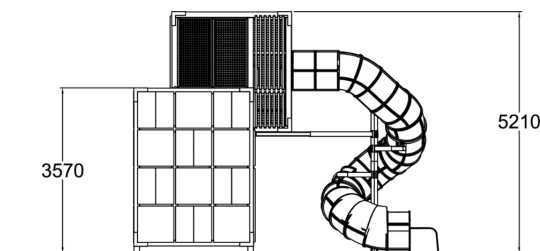

In this Cubic the cube and the cuboid are merged. Climbing up inside the funnel, you'll get to the top cube and can admire the scenery even on the balancing ball! The long tube slide brings you down in a fun but safe way. The product is also available with a steel tube slide. The high pressure laminate panels on the cuboid are interchangeable with another color. See the Switch It tab for further details of the modification options.

User age	6+
Number of users	34
Product length, mm	6620
Product width, mm	3720
Product height, mm	5210
Impact area, m <sup>2</sup>	7.4
Falling space, m <sup>2</sup>	20
Height required, mm	5210
Max. free fall height, mm	1000
Safety info	EN 1176-1, 3 TÜV
Installation time (for 1), H	44
Foundation options	surface_mounting
Wood	
Metal	
Colour of walls and HPL	
Ropes	