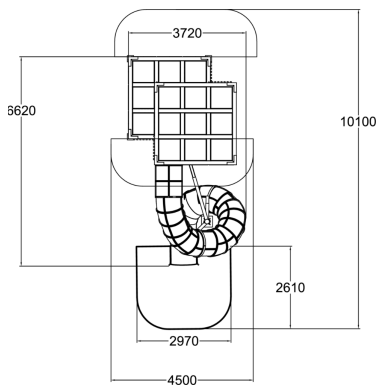

In this Cubic the cube and the cuboid are merged. Climbing up inside the funnel, you'll get to the top cube and can admire the scenery even on the balancing ball! The long tube slide brings you down in a fun but safe way. The product is also available with a steel tube slide. The high pressure laminate panels on the cuboid are interchangeable with another color. See the Switch It tab for further details of the modification options.

User age	6+
Number of users	34
Product length, mm	6620
Product width, mm	3720
Product height, mm	5210
Impact area, m <sup>2</sup>	7.4
Falling space, m <sup>2</sup>	20
Height required, mm	5210
Max. free fall height, mm	1000
Safety info	EN 1176-1, 3 TÜV
Installation time (for 1), H	44
Foundation options	surface_mounting
Wood	
Metal	
Colour of walls and HPL	
Ropes	