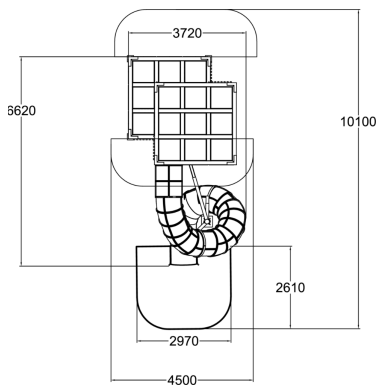

In this Cubic the cube and the cuboid are merged. Climbing up inside the funnel, you'll get to the top cube and can admire the scenery even on the balancing ball! The long tube slide brings you down in a fun but safe way. The product is also available with a steel tube slide. The high pressure laminate panels on the cuboid are interchangeable with another color. See the Switch It tab for further details of the modification options. For more details on its environmental impact, see the product's Environmental Product Declaration (EPD) <https://www.lappset.com/en-GB/lappset/sustainability/epds-as-a-tool>.

User age	6+
Number of users	34
Product length, mm	6620
Product width, mm	3720
Product height, mm	5210
Impact area, m ²	7.4
Falling space, m ²	20
Height required, mm	5210
Max. free fall height, mm	1000
Safety info	EN 1176-1, 3 TÜV
Installation time (for 1), H	44
Foundation options	surface_mounting
Wood	
Metal	
Colour of walls and HPL	
Ropes	