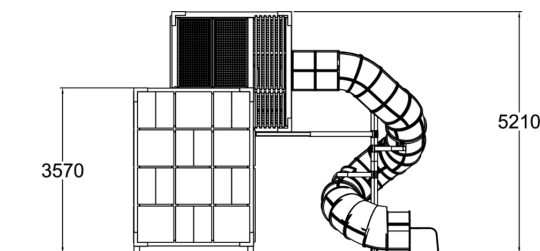

In this Cubic the cube and the cuboid are merged. Climbing up inside the funnel, you'll get to the top cube and can admire the scenery even on the balancing ball! The long tube slide brings you down in a fun but safe way. The product is also available with a steel tube slide. The high pressure laminate panels on the cuboid are interchangeable with another color. See the Switch It tab for further details of the modification options. For more details on its environmental impact, see the product's Environmental Product Declaration (EPD) <https://www.lappset.com/en-GB/lappset/sustainability/epds-as-a-tool>.

User age	6+
Number of users	34
Product length, mm	6620
Product width, mm	3720
Product height, mm	5210
Impact area, m ²	7.4
Falling space, m ²	20
Height required, mm	5210
Max. free fall height, mm	1000
Safety info	EN 1176-1, 3 TÜV
Installation time (for 1), H	44
Foundation options	surface_mounting
Wood	
Metal	
Colour of walls and HPL	
Ropes	