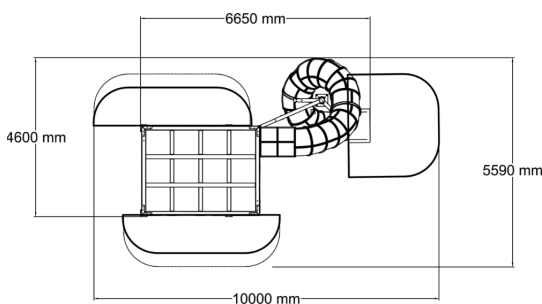

The unit consists of a cube and a cuboid, and it offers challenging but rewarding climbing experiences. Up high, users have a great view of their surroundings. The bird's nest swing and balancing ball provide great places for observing. The long tube slide offers a fun, yet safe way of coming down. Tube slide available also in stainless steel.

User age	6+
Number of users	29
Product length, mm	6650
Product width, mm	4600
Product height, mm	5370
Impact area, m ²	7.4
Falling space, m ²	20.2
Max. free fall height, mm	1000
Safety info	EN 1176-1, 3 TÜV
Installation time (for 1), H	48
Foundation options	surface_mounting
Wood	
Metal	
Colour of walls and HPL	
Ropes	