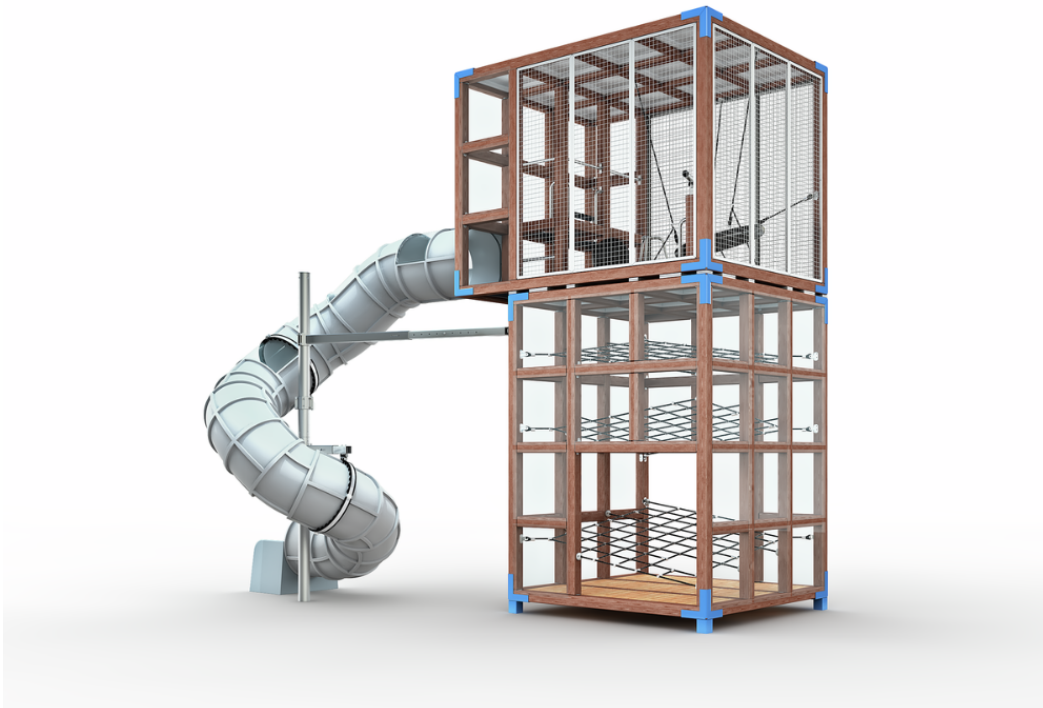

-  Balancing
1
-  Climbing
4
-  Crawling
3
-  Dynamic
1
-  Meeting points
2
-  Roofs
1
-  Slides
1
-  Towers
1

The vertical cuboid has three nets that can be used to climb up to a height of over 3 metres – all the way to the horizontal cuboid on the next level. The transparent walls offer a great view of the surroundings, and the bird's nest swing and balancing ball are great places for observing. The long tube slide offers a fun, yet safe way of coming down. Tube slide available also in stainless steel.

User age	6+
Number of users	37
Product length, mm	6650
Product width, mm	4600
Product height, mm	6200
Impact area, m ²	20.2
Falling space, m ²	20.2
Height required, mm	6200
Max. free fall height, mm	1170
Safety info	EN 1176-1, 3 TÜV
Installation time (for 1), H	48
Foundation options	surface_mounting
Wood	
Metal	
Colour of walls and HPL	
Ropes	