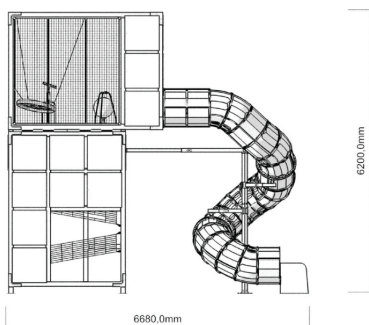

The unit consists of a cube and a cuboid, and it offers challenging but rewarding climbing experiences. Up high, users have a great view of their surroundings. The bird's nest swing and balancing ball provide great places for observing. The long tube slide offers a fun, yet safe way of coming down. Tube slide available also in stainless steel.

User age	6+
Number of users	29
Product length, mm	6650
Product width, mm	4600
Product height, mm	5370
Impact area, m ²	7.4
Falling space, m ²	20.2
Max. free fall height, mm	1000
Safety info	EN 1176-1, 3 TÜV
Installation time (for 1), H	48
Foundation options	surface_mounting
Wood	
Metal	
Colour of walls and HPL	
Ropes	