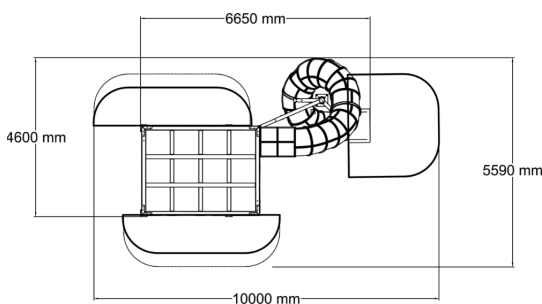

-  Balancing
1
-  Climbing
4
-  Crawling
3
-  Dynamic
1
-  Meeting points
2
-  Roofs
1
-  Slides
1
-  Towers
1

The vertical cuboid has three nets that can be used to climb up to a height of over 3 metres – all the way to the horizontal cuboid on the next level. The transparent walls offer a great view of the surroundings, and the bird's nest swing and balancing ball are great places for observing. The long tube slide offers a fun, yet safe way of coming down. Tube slide available also in stainless steel.

User age	6+
Number of users	37
Product length, mm	6650
Product width, mm	4600
Product height, mm	6200
Impact area, m ²	20.2
Falling space, m ²	20.2
Height required, mm	6200
Max. free fall height, mm	1170
Safety info	EN 1176-1, 3 TÜV
Installation time (for 1), H	48
Foundation options	surface_mounting
Wood	
Metal	
Colour of walls and HPL	
Ropes	