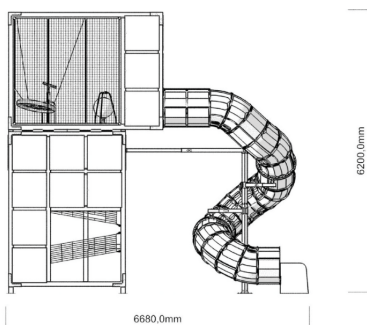

-  Balancing
1
-  Climbing
4
-  Crawling
3
-  Dynamic
1
-  Meeting points
2
-  Roofs
1
-  Slides
1
-  Towers
1

The vertical cuboid has three nets that can be used to climb up to a height of over 3 metres – all the way to the horizontal cuboid on the next level. The transparent walls offer a great view of the surroundings, and the bird's nest swing and balancing ball are great places for observing. The long tube slide offers a fun, yet safe way of coming down. Tube slide available also in stainless steel.

User age	6+
Number of users	37
Product length, mm	6650
Product width, mm	4600
Product height, mm	6200
Impact area, m ²	20.2
Falling space, m ²	20.2
Height required, mm	6200
Max. free fall height, mm	1170
Safety info	EN 1176-1, 3 TÜV
Installation time (for 1), H	48
Foundation options	surface_mounting
Wood	
Metal	
Ropes	