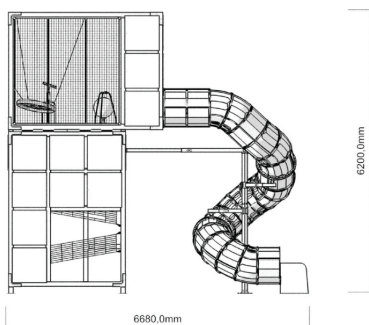

-  Balancing
1
-  Climbing
4
-  Crawling
3
-  Dynamic
1
-  Meeting points
2
-  Roofs
1
-  Slides
1
-  Towers
1

The vertical cuboid has three nets that can be used to climb up to a height of over 3 metres – all the way to the horizontal cuboid on the next level. The transparent walls offer a great view of the surroundings, and the bird's nest swing and balancing ball are great places for observing. The long tube slide offers a fun, yet safe way of coming down. Tube slide available also in stainless steel.

User age	6+
Number of users	37
Product length, mm	6650
Product width, mm	4600
Product height, mm	6200
Impact area, m ²	20.2
Falling space, m ²	20.2
Height required, mm	6200
Max. free fall height, mm	1170
Safety info	EN 1176-1, 3 TÜV
Installation time (for 1), H	48
Foundation options	surface_mounting
Wood	
Metal	
Colour of walls and HPL	
Ropes	