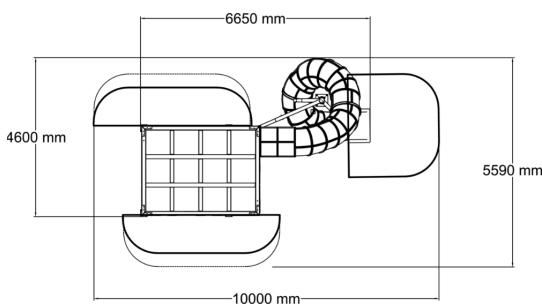

-  Balancing
1
-  Climbing
4
-  Crawling
3
-  Dynamic
1
-  Meeting points
2
-  Roofs
1
-  Slides
1
-  Towers
1

The vertical cuboid has three nets that can be used to climb up to a height of over 3 metres – all the way to the horizontal cuboid on the next level. The transparent walls offer a great view of the surroundings, and the bird's nest swing and balancing ball are great places for observing. The long tube slide offers a fun, yet safe way of coming down. Tube slide available also in stainless steel.

User age	6+
Number of users	37
Product length, mm	6650
Product width, mm	4600
Product height, mm	6200
Impact area, m ²	20.2
Falling space, m ²	20.2
Height required, mm	6200
Max. free fall height, mm	1170
Safety info	EN 1176-1, 3 TÜV
Installation time (for 1), H	48
Foundation options	surface_mounting
Wood	
Metal	
Ropes	