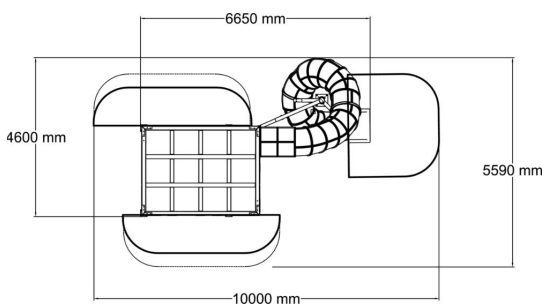

-  Balancing
1
-  Climbing
4
-  Crawling
3
-  Dynamic
1
-  Meeting points
2
-  Roofs
1
-  Slides
1
-  Towers
1

The vertical cuboid has three nets that can be used to climb up to a height of over 3 metres – all the way to the horizontal cuboid on the next level. The transparent walls offer a great view of the surroundings, and the bird's nest swing and balancing ball are great places for observing. The long tube slide offers a fun, yet safe way of coming down. Tube slide available also in stainless steel.

User age	6+
Number of users	37
Product length, mm	6650
Product width, mm	4600
Product height, mm	6200
Impact area, m ²	16.6
Falling space, m ²	20.2
Height required, mm	6200
Max. free fall height, mm	1170
Safety info	EN 1176-1, 3 TÜV
Installation time (for 1), H	48
Foundation options	surface_mounting
Wood	