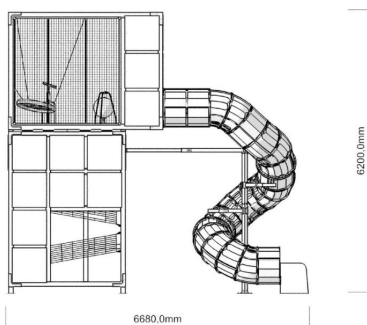

-  Balancing
1
-  Climbing
4
-  Crawling
3
-  Dynamic
1
-  Meeting points
2
-  Roofs
1
-  Slides
1
-  Towers
1

The vertical cuboid has three nets that can be used to climb up to a height of over 3 metres – all the way to the horizontal cuboid on the next level. The transparent walls offer a great view of the surroundings, and the bird's nest swing and balancing ball are great places for observing. The long tube slide offers a fun, yet safe way of coming down. Tube slide available also in stainless steel.

User age	6+
Number of users	37
Product length, mm	6650
Product width, mm	4600
Product height, mm	6200
Impact area, m ²	16.6
Falling space, m ²	20.2
Height required, mm	6200
Max. free fall height, mm	1170
Safety info	EN 1176-1, 3 TÜV
Installation time (for 1), H	48
Foundation options	surface_mounting
Wood	