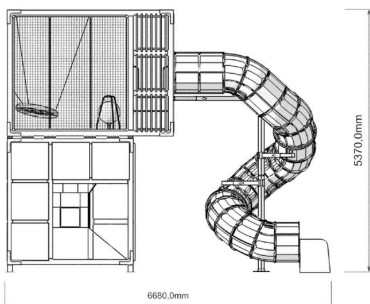

The unit consists of a cube and a cuboid, and it offers challenging but rewarding climbing experiences. Up high, users have a great view of their surroundings. The bird's nest swing and balancing ball provide great places for observing. The long tube slide offers a fun, yet safe way of coming down. Tube slide available also in stainless steel.

User age	6+
Number of users	29
Product length, mm	6650
Product width, mm	4600
Product height, mm	5370
Impact area, m ²	7.4
Falling space, m ²	20.2
Max. free fall height, mm	1000
Safety info	EN 1176-1, 3 TÜV
Installation time (for 1), H	48
Foundation options	surface_mounting
Wood	
Colour of walls and HPL	