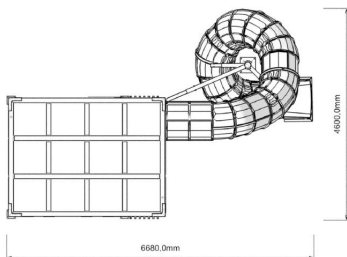

The unit consists of a cube and a cuboid, and it offers challenging but rewarding climbing experiences. Up high, users have a great view of their surroundings. The bird's nest swing and balancing ball provide great places for observing. The long tube slide offers a fun, yet safe way of coming down. Tube slide available also in stainless steel.

User age	6+
Number of users	29
Product length, mm	6650
Product width, mm	4600
Product height, mm	5370
Impact area, m ²	7.4
Falling space, m ²	20.2
Max. free fall height, mm	1000
Safety info	EN 1176-1, 3 TÜV
Installation time (for 1), H	48
Foundation options	surface_mounting
Wood	
Colour of walls and HPL	