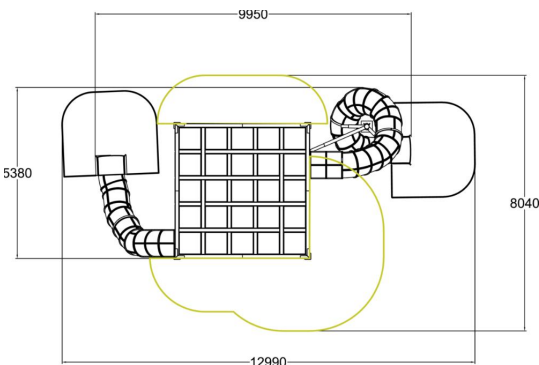

Bigger is always better! As the next evolutionary step in our Cubic product line, Super Cube allows simultaneous play of nearly 60 children. Super Cube invites you to discover different adventurous routes and obstacles both inside and outside. Slide down from the top via the two exciting tube slides. Tube slides are available also in stainless steel.

User age	6+
Number of users	57
Product length, mm	9950
Product width, mm	5380
Product height, mm	4390
Impact area, m <sup>2</sup>	41.4
Falling space, m <sup>2</sup>	41.4
Height required, mm	4390
Max. free fall height, mm	1000
Safety info	EN 1176-1, 3 TÜV
Foundation options	Surface mounting