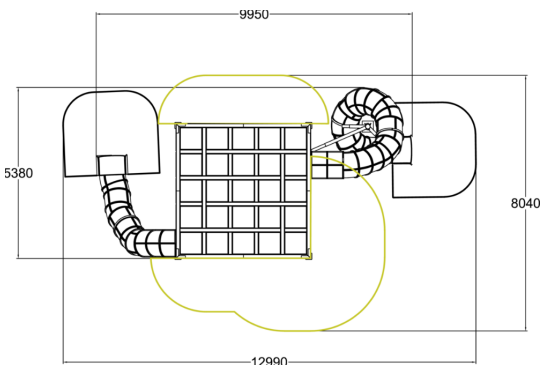

Super Cube

Bigger is always better! As the next evolutionary step in our Cubic product line, Super Cube allows simultaneous play of nearly 60 children. Super Cube invites you to discover different adventurous routes and obstacles both inside and outside. Slide down from the top via the two exciting tube slides. Tube slides are available also in stainless steel.

User age	6+
Number of users	57
Product length, mm	9950
Product width, mm	5380
Product height, mm	4390
Impact area, m ²	41.4
Falling space, m ²	41.4
Height required, mm	4390
Max. free fall height, mm	1000
Safety info	EN 1176-1, 3 TÜV
Installation time (for 1), H	160
Foundation options	surface_mounting
Wood	
Metal	
Colour of walls and HPL	
Ropes	