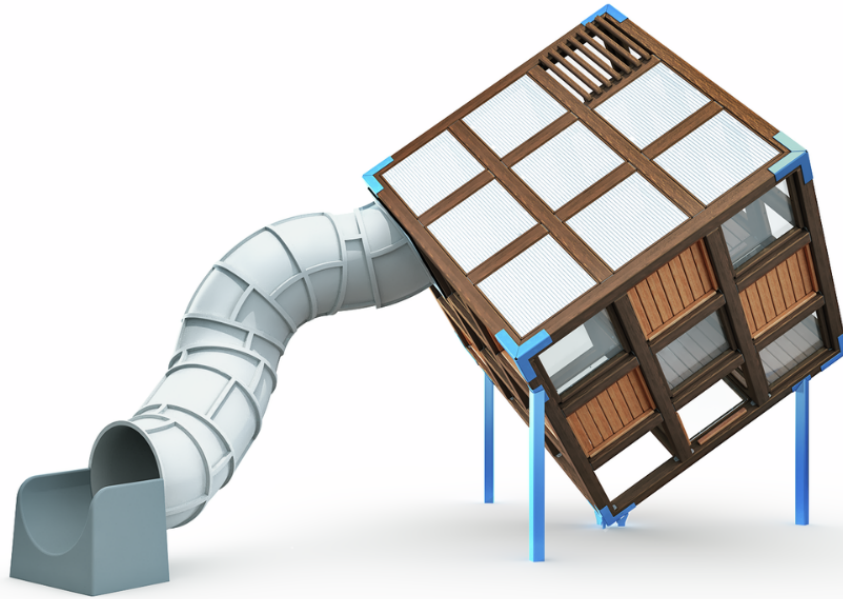

-  Balancing  
1
-  Climbing  
4
-  Crawling  
3
-  Dynamic  
1
-  Meeting points  
2
-  Roofs  
1
-  Slides  
1
-  Towers  
1

The vertical cuboid has three nets that can be used to climb up to a height of over 3 metres – all the way to the horizontal cuboid on the next level. The transparent walls offer a great view of the surroundings, and the bird's nest swing and balancing ball are great places for observing. The long tube slide offers a fun, yet safe way of coming down. Tube slide available also in stainless steel.

User age	6+
Number of users	37
Product length, mm	6650
Product width, mm	4600
Product height, mm	6200
Impact area, m <sup>2</sup>	20.2
Falling space, m <sup>2</sup>	20.2
Height required, mm	6200
Max. free fall height, mm	1170
Safety info	EN 1176-1, 3 TÜV
Installation time (for 1), H	48
Foundation options	surface_mounting
Wood	
Metal	
Colour of walls and HPL	
Ropes	