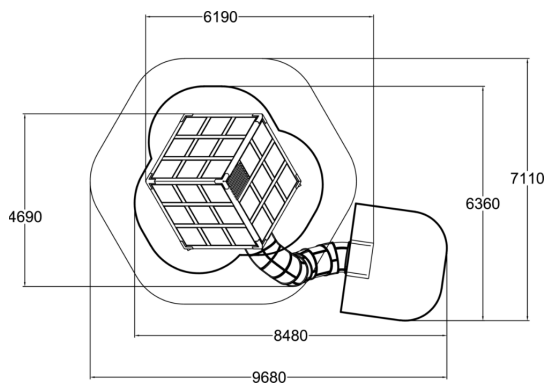

239010M

Halo Diamond 1

"This is something you really need to try yourself", said each and every one of our testers of the Halo Diamond. What is it all about? When the cube is not sitting flat on the ground but tilted, standing on one of its corner tips, your ability to balance and navigate is being tested in the most surprising way ever. We promise the experience is way more challenging and fun than you may expect. Inside the cube we placed some familiar elements, such as a balancing ball and a rope net, as well as an entry to the plastic tube slide. The old saying "seeing is believing" does not apply here. You just have to climb in to experience it yourself! Tube slide available also in stainless steel.

User age	6+
Number of users	15
Product length, mm	6190
Product width, mm	4690
Product height, mm	4490
Impact area, m ²	26.6
Falling space, m ²	45.1
Height required, mm	4500
Max. free fall height, mm	1000
Safety info	EN 1176-1, 3 TÜV
Installation time (for 1), H	28
Wood	
Metal	
Colour of walls and HPL	
Ropes	