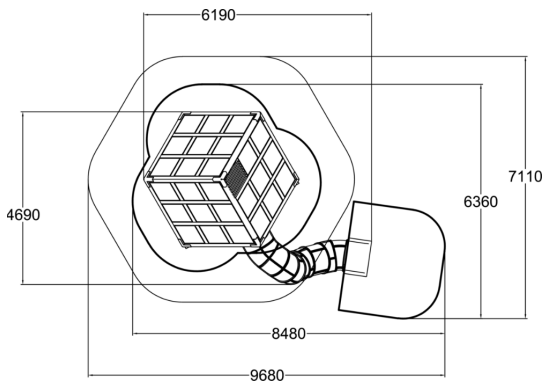

-  Balancing  
1
-  Climbing  
4
-  Crawling  
3
-  Dynamic  
1
-  Meeting points  
2
-  Roofs  
1
-  Slides  
1
-  Towers  
1

The vertical cuboid has three nets that can be used to climb up to a height of over 3 metres – all the way to the horizontal cuboid on the next level. The transparent walls offer a great view of the surroundings, and the bird's nest swing and balancing ball are great places for observing. The long tube slide offers a fun, yet safe way of coming down. Tube slide available also in stainless steel.

User age	6+
Number of users	37
Product length, mm	6650
Product width, mm	4600
Product height, mm	6200
Impact area, m <sup>2</sup>	20.2
Falling space, m <sup>2</sup>	20.2
Height required, mm	6200
Max. free fall height, mm	1170
Safety info	EN 1176-1, 3 TÜV
Installation time (for 1), H	48
Foundation options	surface_mounting
Wood	
Metal	
Colour of walls and HPL	
Ropes	