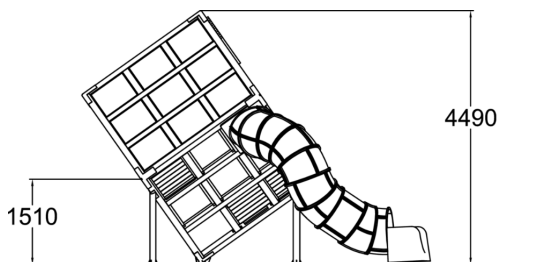

239010M

Halo Diamond 1

"This is something you really need to try yourself", said each and every one of our testers of the Halo Diamond. What is it all about? When the cube is not sitting flat on the ground but tilted, standing on one of its corner tips, your ability to balance and navigate is being tested in the most surprising way ever. We promise the experience is way more challenging and fun than you may expect. Inside the cube we placed some familiar elements, such as a balancing ball and a rope net, as well as an entry to the plastic tube slide. The old saying "seeing is believing" does not apply here. You just have to climb in to experience it yourself! Tube slide available also in stainless steel.

User age	6+
Number of users	15
Product length, mm	6190
Product width, mm	4690
Product height, mm	4490
Impact area, m ²	26.6
Falling space, m ²	45.1
Height required, mm	4500
Max. free fall height, mm	1000
Safety info	EN 1176-1, 3 TÜV
Installation time (for 1), H	28
Wood	
Metal	
Colour of walls and HPL	
Ropes	