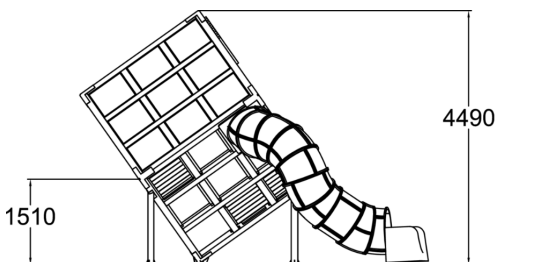

-  Balancing  
1
-  Climbing  
4
-  Crawling  
3
-  Dynamic  
1
-  Meeting points  
2
-  Roofs  
1
-  Slides  
1
-  Towers  
1

The vertical cuboid has three nets that can be used to climb up to a height of over 3 metres – all the way to the horizontal cuboid on the next level. The transparent walls offer a great view of the surroundings, and the bird's nest swing and balancing ball are great places for observing. The long tube slide offers a fun, yet safe way of coming down. Tube slide available also in stainless steel.

User age	6+
Number of users	37
Product length, mm	6650
Product width, mm	4600
Product height, mm	6200
Impact area, m <sup>2</sup>	20.2
Falling space, m <sup>2</sup>	20.2
Height required, mm	6200
Max. free fall height, mm	1170
Safety info	EN 1176-1, 3 TÜV
Installation time (for 1), H	48
Foundation options	surface_mounting
Wood	
Metal	
Colour of walls and HPL	
Ropes	