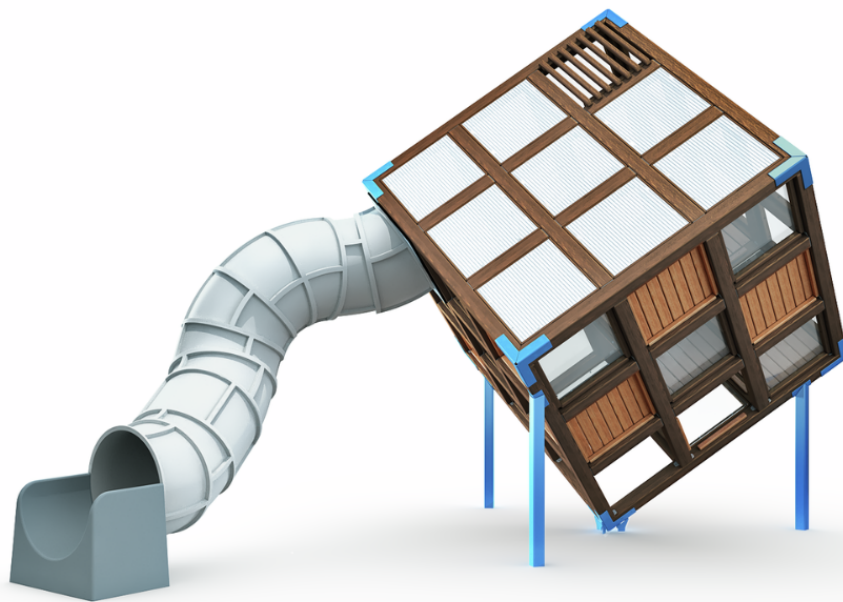

239010M

Halo Diamond 1

"This is something you really need to try yourself", said each and every one of our testers of the Halo Diamond. What is it all about? When the cube is not sitting flat on the ground but tilted, standing on one of its corner tips, your ability to balance and navigate is being tested in the most surprising way ever. We promise the experience is way more challenging and fun than you may expect. Inside the cube we placed some familiar elements, such as a balancing ball and a rope net, as well as an entry to the plastic tube slide. The old saying "seeing is believing" does not apply here. You just have to climb in to experience it yourself! Tube slide available also in stainless steel.

User age	6+
Number of users	15
Product length, mm	6190
Product width, mm	4690
Product height, mm	4490
Impact area, m ²	26.6
Falling space, m ²	45.1
Height required, mm	4500
Max. free fall height, mm	1000
Safety info	EN 1176-1, 3 TÜV
Installation time (for 1), H	28
Wood	
Metal	
Colour of walls and HPL	
Ropes	