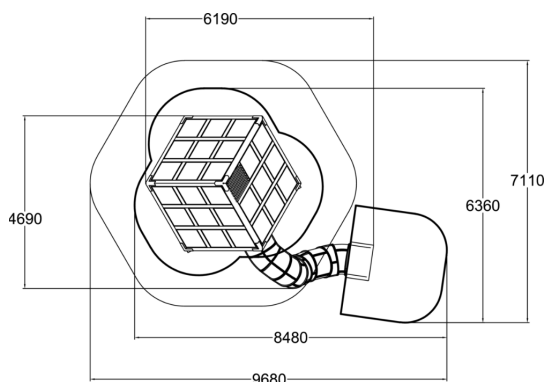

239010M

Halo Diamond 1

"This is something you really need to try yourself", said each and every one of our testers of the Halo Diamond. What is it all about? When the cube is not sitting flat on the ground but tilted, standing on one of its corner tips, your ability to balance and navigate is being tested in the most surprising way ever. We promise the experience is way more challenging and fun than you may expect. Inside the cube we placed some familiar elements, such as a balancing ball and a rope net, as well as an entry to the plastic tube slide. The old saying "seeing is believing" does not apply here. You just have to climb in to experience it yourself! Tube slide available also in stainless steel.

User age	6+
Number of users	15
Product length, mm	6190
Product width, mm	4690
Product height, mm	4490
Impact area, m ²	26.6
Falling space, m ²	45.1
Height required, mm	4500
Max. free fall height, mm	1000
Safety info	EN 1176-1, 3 TÜV
Installation time (for 1), H	28
Wood	
Metal	
Colour of walls and HPL	
Ropes	