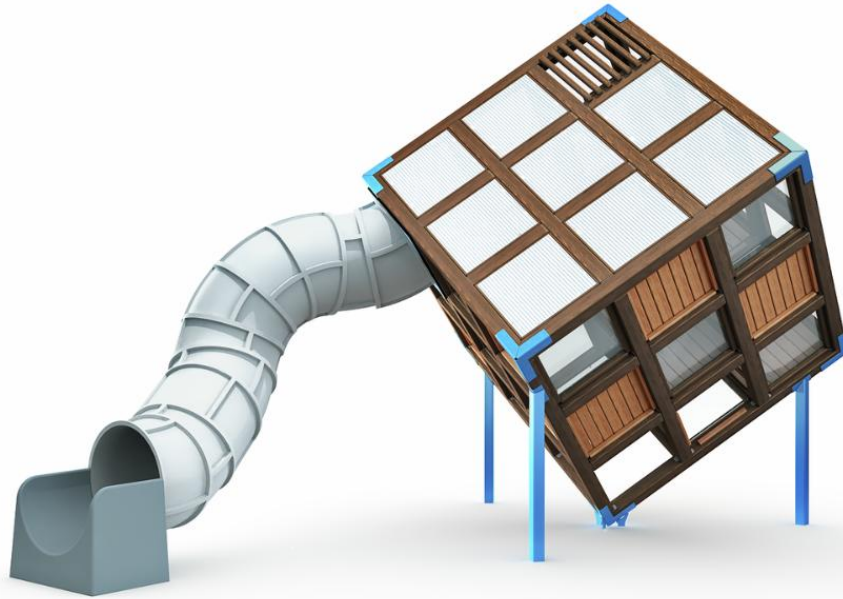

239010M

Halo Diamond 1

"This is something you really need to try yourself", said each and every one of our testers of the Halo Diamond. What is it all about? When the cube is not sitting flat on the ground but tilted, standing on one of its corner tips, your ability to balance and navigate is being tested in the most surprising way ever. We promise the experience is way more challenging and fun than you may expect. Inside the cube we placed some familiar elements, such as a balancing ball and a rope net, as well as an entry to the plastic tube slide. The old saying "seeing is believing" does not apply here. You just have to climb in to experience it yourself!

User age	3+
Number of users	15
Product length, mm	6190
Product width, mm	4690
Product height, mm	4490
Impact area, m ²	26.6
Falling space, m ²	45.1
Height required, mm	4500
Max. free fall height, mm	1000
Safety info	EN 1176-1, 3 TÜV
Installation time (for 1), H	28
Wood	