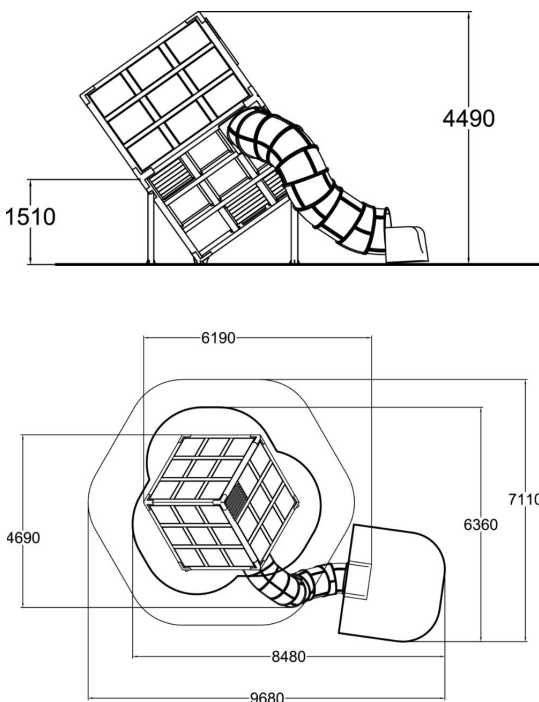

239010M

Halo Diamond 1

"This is something you really need to try yourself", said each and every one of our testers of the Halo Diamond. What is it all about? When the cube is not sitting flat on the ground but tilted, standing on one of its corner tips, your ability to balance and navigate is being tested in the most surprising way ever. We promise the experience is way more challenging and fun than you may expect. Inside the cube we placed some familiar elements, such as a balancing ball and a rope net, as well as an entry to the plastic tube slide. The old saying "seeing is believing" does not apply here. You just have to climb in to experience it yourself! Tube slide available also in stainless steel.

User age	6+
Number of users	15
Product length, mm	6190
Product width, mm	4690
Product height, mm	4490
Impact area, m ²	26.6
Falling space, m ²	45.1
Height required, mm	4500
Max. free fall height, mm	1000
Safety info	EN 1176-1, 3 TÜV
Installation time (for 1), H	28
Wood	
Metal	
Colour of walls and HPL	
Ropes	