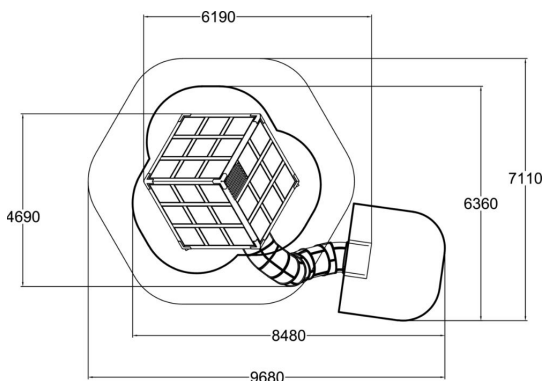

239010M

Halo Diamond 1

"This is something you really need to try yourself", said each and every one of our testers of the Halo Diamond. What is it all about? When the cube is not sitting flat on the ground but tilted, standing on one of its corner tips, your ability to balance and navigate is being tested in the most surprising way ever. We promise the experience is way more challenging and fun than you may expect. Inside the cube we placed some familiar elements, such as a balancing ball and a rope net, as well as an entry to the plastic tube slide. The old saying "seeing is believing" does not apply here. You just have to climb in to experience it yourself!

User age	3+
Number of users	15
Product length, mm	6190
Product width, mm	4690
Product height, mm	4490
Impact area, m ²	26.6
Falling space, m ²	45.1
Height required, mm	4500
Max. free fall height, mm	1000
Safety info	EN 1176-1, 3 TÜV
Installation time (for 1), H	28
Wood	