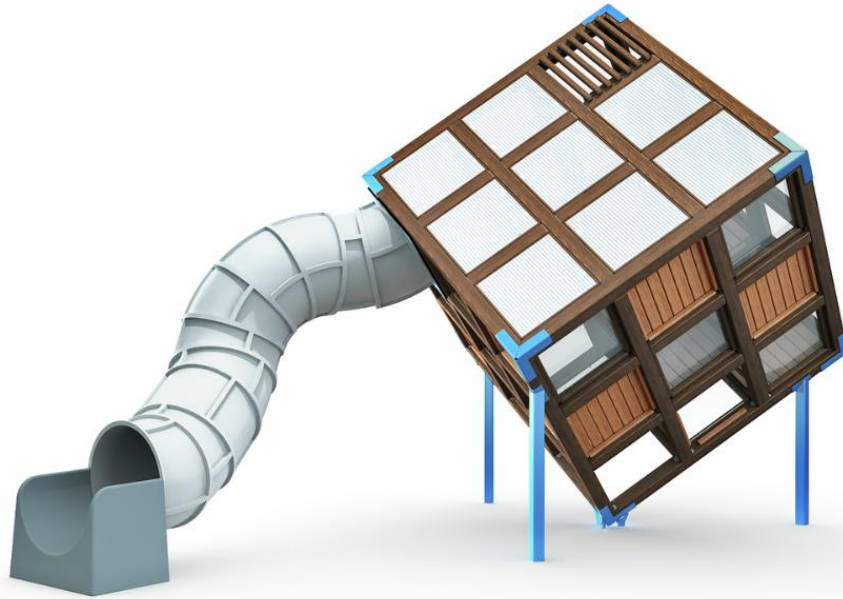

239010M

Halo Diamond 1

"This is something you really need to try yourself", said each and every one of our testers of the Halo Diamond. What is it all about? When the cube is not sitting flat on the ground but tilted, standing on one of its corner tips, your ability to balance and navigate is being tested in the most surprising way ever. We promise the experience is way more challenging and fun than you may expect. Inside the cube we placed some familiar elements, such as a balancing ball and a rope net, as well as an entry to the plastic tube slide. The old saying "seeing is believing" does not apply here. You just have to climb in to experience it yourself! Tube slide available also in stainless steel.

User age	6+
Number of users	15
Product length, mm	6190
Product width, mm	4690
Product height, mm	4490
Impact area, m ²	26.6
Falling space, m ²	45.1
Height required, mm	4500
Max. free fall height, mm	1000
Safety info	EN 1176-1, 3 TÜV
Installation time (for 1), H	28
Wood	
Metal	
Colour of walls and HPL	
Ropes	