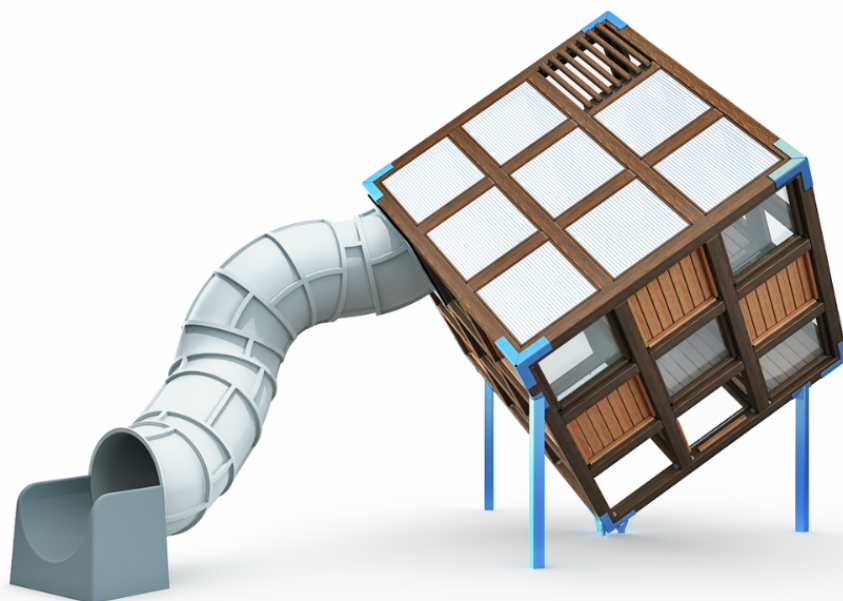

239010M

Halo Diamond 1

"This is something you really need to try yourself", said each and every one of our testers of the Halo Diamond. What is it all about? When the cube is not sitting flat on the ground but tilted, standing on one of its corner tips, your ability to balance and navigate is being tested in the most surprising way ever. We promise the experience is way more challenging and fun than you may expect. Inside the cube we placed some familiar elements, such as a balancing ball and a rope net, as well as an entry to the plastic tube slide. The old saying "seeing is believing" does not apply here. You just have to climb in to experience it yourself! Tube slide available also in stainless steel.

User age	6+
Number of users	15
Product length, mm	6190
Product width, mm	4690
Product height, mm	4490
Impact area, m ²	26.6
Falling space, m ²	45.1
Height required, mm	4500
Max. free fall height, mm	1000
Safety info	EN 1176-1, 3 TÜV
Installation time (for 1), H	28
Wood	
Metal	
Colour of walls and HPL	
Ropes	