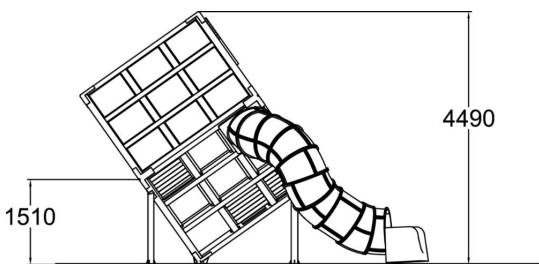

239010M

Halo Diamond 1

"This is something you really need to try yourself", said each and every one of our testers of the Halo Diamond. What is it all about? When the cube is not sitting flat on the ground but tilted, standing on one of its corner tips, your ability to balance and navigate is being tested in the most surprising way ever. We promise the experience is way more challenging and fun than you may expect. Inside the cube we placed some familiar elements, such as a balancing ball and a rope net, as well as an entry to the plastic tube slide. The old saying "seeing is believing" does not apply here. You just have to climb in to experience it yourself!

User age	3+
Number of users	15
Product length, mm	6190
Product width, mm	4690
Product height, mm	4490
Impact area, m ²	26.6
Falling space, m ²	45.1
Height required, mm	4500
Max. free fall height, mm	1000
Safety info	EN 1176-1, 3 TÜV
Installation time (for 1), H	28
Wood	