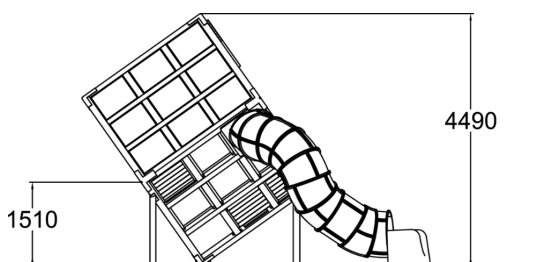

239010M

Halo Diamond 1

"This is something you really need to try yourself", said each and every one of our testers of the Halo Diamond. What is it all about? When the cube is not sitting flat on the ground but tilted, standing on one of its corner tips, your ability to balance and navigate is being tested in the most surprising way ever. We promise the experience is way more challenging and fun than you may expect. Inside the cube we placed some familiar elements, such as a balancing ball and a rope net, as well as an entry to the plastic tube slide. The old saying "seeing is believing" does not apply here. You just have to climb in to experience it yourself! Tube slide available also in stainless steel.

User age	6+
Number of users	15
Product length, mm	6190
Product width, mm	4690
Product height, mm	4490
Impact area, m ²	26.6
Falling space, m ²	45.1
Height required, mm	4500
Max. free fall height, mm	1000
Safety info	EN 1176-1, 3 TÜV
Installation time (for 1), H	28
Wood	
Metal	
Colour of walls and HPL	
Ropes	