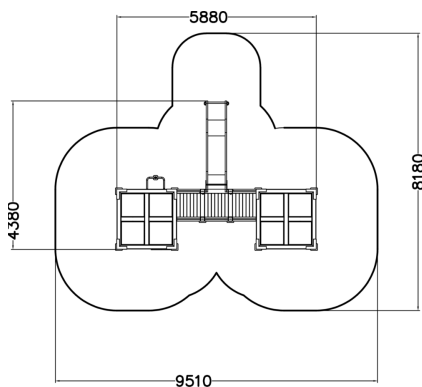

Halo Twin play tower

-  Climbing
12
-  Play panels
1
-  Roofs
2
-  Slides
2
-  Towers
4

Multifunctional, streamlined tower play with lots of features in a compact space. This equipment includes two climbing walls with square holes, a transparent climbing wall, an ascent with horizontal handles, a ladder rise, seven climbing nets, including five vertical and two horizontal nets, a fireman's pole, a labyrinth game wall and a slide. The opal white roof of the tower is made of light transmitting cellular plate. The diverse climbing options of the HALO series develop children's balance and strength in a versatile manner.

User age	4+
Number of users	24
Product length, mm	5880
Product width, mm	4380
Product height, mm	3560
Impact area, m ²	54.2
Falling space, m ²	54.2
Height required, mm	3570
Max. free fall height, mm	1915
Safety info	EN 1176-1, (3) TÜV
Installation time (for 1), H	38
Wood	
Metal	
Colour of walls and HPL	
Ropes	