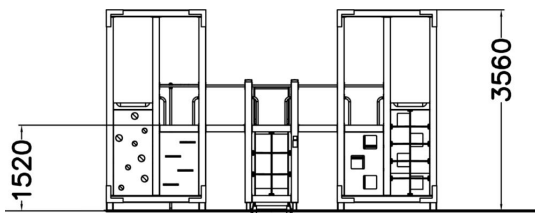

Halo Twin play tower

-  Climbing
12
-  Play panels
1
-  Roofs
2
-  Slides
2
-  Towers
4

Multifunctional, streamlined tower play with lots of features in a compact space. This equipment includes two climbing walls with square holes, a transparent climbing wall, an ascent with horizontal handles, a ladder rise, seven climbing nets, including five vertical and two horizontal nets, a fireman's pole, a labyrinth game wall and a slide. The opal white roof of the tower is made of light transmitting cellular plate. The diverse climbing options of the HALO series develop children's balance and strength in a versatile manner.

User age	4+
Number of users	24
Product length, mm	5880
Product width, mm	4380
Product height, mm	3560
Impact area, m ²	54.2
Falling space, m ²	54.2
Height required, mm	3570
Max. free fall height, mm	1915
Safety info	EN 1176-1, (3) TÜV
Installation time (for 1), H	38