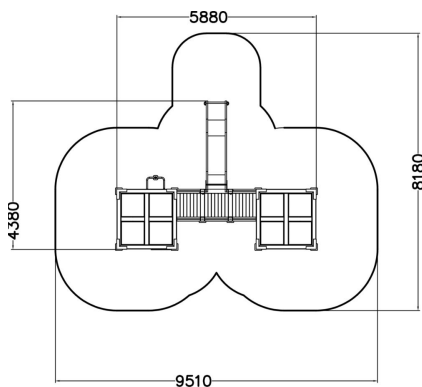

Halo Twin play tower

-  Climbing
12
-  Play panels
1
-  Roofs
2
-  Slides
2
-  Towers
4

Multifunctional, streamlined tower play with lots of features in a compact space. This equipment includes two climbing walls with square holes, a transparent climbing wall, an ascent with horizontal handles, a ladder rise, seven climbing nets, including five vertical and two horizontal nets, a fireman's pole, a labyrinth game wall and a slide. The opal white roof of the tower is made of light transmitting cellular plate. The diverse climbing options of the HALO series develop children's balance and strength in a versatile manner.

User age	4+
Number of users	24
Product length, mm	5880
Product width, mm	4380
Product height, mm	3560
Impact area, m ²	54.2
Falling space, m ²	54.2
Height required, mm	3570
Max. free fall height, mm	1915
Safety info	EN 1176-1, (3) TÜV
Installation time (for 1), H	38