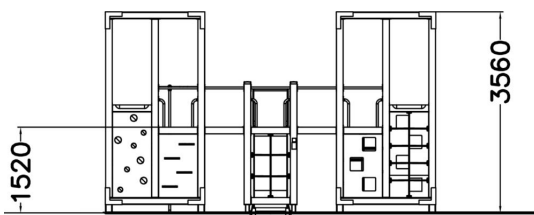

Halo Twin play tower

-  Climbing
12
-  Play panels
1
-  Roofs
2
-  Slides
2
-  Towers
4

Multifunctional, streamlined tower play with lots of features in a compact space. This equipment includes two climbing walls with square holes, a transparent climbing wall, an ascent with horizontal handles, a ladder rise, seven climbing nets, including five vertical and two horizontal nets, a fireman's pole, a labyrinth game wall and a slide. The opal white roof of the tower is made of light transmitting cellular plate. The diverse climbing options of the HALO series develop children's balance and strength in a versatile manner.

User age	4+
Number of users	24
Product length, mm	5880
Product width, mm	4380
Product height, mm	3560
Impact area, m ²	54.2
Falling space, m ²	54.2
Height required, mm	3570
Max. free fall height, mm	1915
Safety info	EN 1176-1, (3) TÜV
Installation time (for 1), H	38
Wood	
Metal	
Colour of walls and HPL	
Ropes	