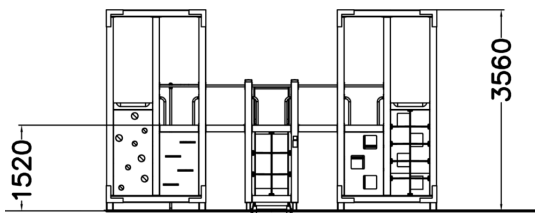

Halo Twin play tower

-  Climbing
12
-  Play panels
1
-  Roofs
2
-  Slides
2
-  Towers
4

Multifunctional, streamlined tower play with lots of features in a compact space. This equipment includes two climbing walls with square holes, a transparent climbing wall, an ascent with horizontal handles, a ladder rise, seven climbing nets, including five vertical and two horizontal nets, a fireman's pole, a labyrinth game wall and a slide. The opal white roof of the tower is made of light transmitting cellular plate. The diverse climbing options of the HALO series develop children's balance and strength in a versatile manner.

User age	4+
Number of users	24
Product length, mm	5880
Product width, mm	4380
Product height, mm	3560
Impact area, m ²	54.2
Falling space, m ²	54.2
Height required, mm	3570
Max. free fall height, mm	1915
Safety info	EN 1176-1, (3) TÜV
Installation time (for 1), H	38
Wood	
Metal	
Colour of walls and HPL	
Ropes	