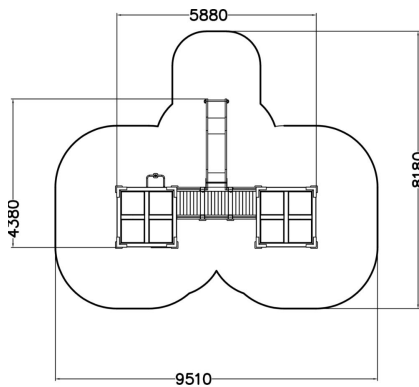

Halo Twin play tower

-  Climbing
12
-  Play panels
1
-  Roofs
2
-  Slides
2
-  Towers
4

Multifunctional, streamlined tower play with lots of features in a compact space. This equipment includes two climbing walls with square holes, a transparent climbing wall, an ascent with horizontal handles, a ladder rise, seven climbing nets, including five vertical and two horizontal nets, a fireman's pole, a labyrinth game wall and a slide. The opal white roof of the tower is made of light transmitting cellular plate. The diverse climbing options of the HALO series develop children's balance and strength in a versatile manner.

User age	4+
Number of users	24
Product length, mm	5880
Product width, mm	4380
Product height, mm	3560
Impact area, m ²	54.2
Falling space, m ²	54.2
Height required, mm	3570
Max. free fall height, mm	1915
Safety info	EN 1176-1, (3) TÜV
Installation time (for 1), H	38
Wood	
Metal	
Colour of walls and HPL	
Ropes	