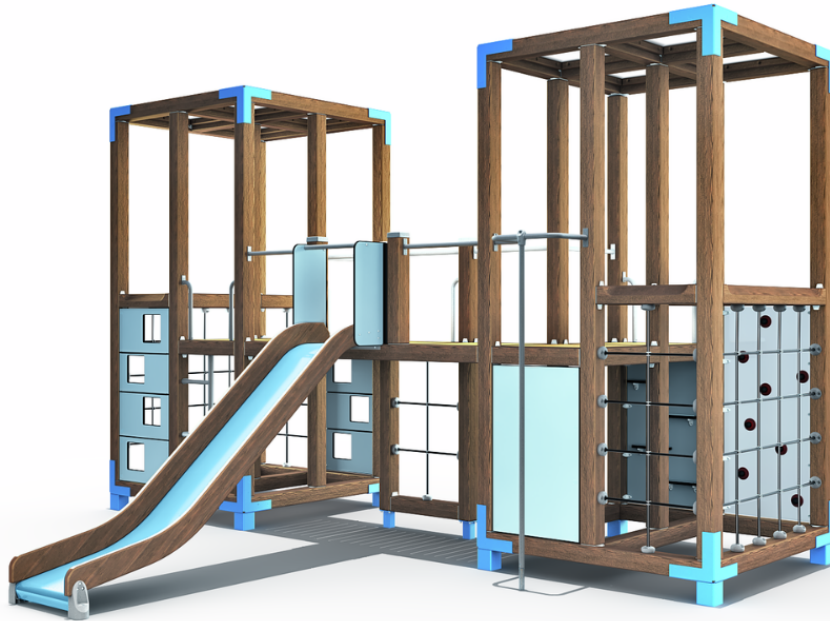

Halo Twin play tower

-  Climbing
12
-  Play panels
1
-  Roofs
2
-  Slides
2
-  Towers
4

Multifunctional, streamlined tower play with lots of features in a compact space. This equipment includes two climbing walls with square holes, a transparent climbing wall, an ascent with horizontal handles, a ladder rise, seven climbing nets, including five vertical and two horizontal nets, a fireman's pole, a labyrinth game wall and a slide. The opal white roof of the tower is made of light transmitting cellular plate. The diverse climbing options of the HALO series develop children's balance and strength in a versatile manner.

User age	4+
Number of users	24
Product length, mm	5880
Product width, mm	4380
Product height, mm	3560
Impact area, m ²	54.2
Falling space, m ²	54.2
Height required, mm	3570
Max. free fall height, mm	1915
Safety info	EN 1176-1, (3) TÜV
Installation time (for 1), H	38
Wood	
Metal	
Colour of walls and HPL	
Ropes	