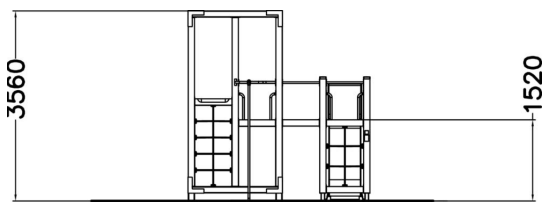

Halo Solo play tower

-  Climbing
7
-  Play panels
1
-  Roofs
1
-  Slides
2
-  Towers
3

Multifunctional, streamlined tower play with lots of features in a compact space. This equipment includes a climbing wall with square holes, a transparent climbing wall, an ascent with horizontal handles, four climbing nets, including three vertical nets and one horizontal net, a fireman's pole, a labyrinth game wall and a slide. The opal white roof of the tower is made of light transmitting cellular plate. The diverse climbing options of the HALO series develop children's balance and strength in a versatile manner.

User age	4+
Number of users	19
Product length, mm	4770
Product width, mm	3410
Product height, mm	3560
Impact area, m ²	38
Falling space, m ²	38
Height required, mm	3570
Max. free fall height, mm	1915
Safety info	EN 1176-1, (3) TÜV
Installation time (for 1), H	25