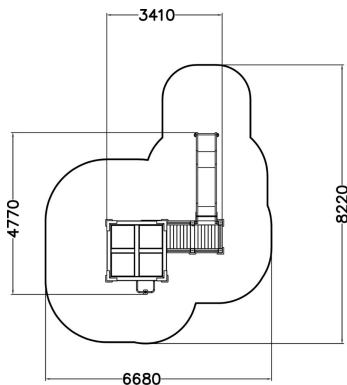

Halo Solo play tower

-  Climbing
7
-  Play panels
1
-  Roofs
1
-  Slides
2
-  Towers
3

Multifunctional, streamlined tower play with lots of features in a compact space. This equipment includes a climbing wall with square holes, a transparent climbing wall, an ascent with horizontal handles, four climbing nets, including three vertical nets and one horizontal net, a fireman's pole, a labyrinth game wall and a slide. The opal white roof of the tower is made of light transmitting cellular plate. The diverse climbing options of the HALO series develop children's balance and strength in a versatile manner.

User age	4+
Number of users	19
Product length, mm	4770
Product width, mm	3410
Product height, mm	3560
Impact area, m ²	38
Falling space, m ²	38
Height required, mm	3570
Max. free fall height, mm	1915
Safety info	EN 1176-1, (3) TÜV
Installation time (for 1), H	25