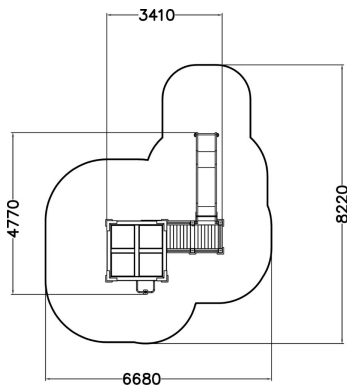

# Halo Solo play tower

-  Climbing  
7
-  Play panels  
1
-  Roofs  
1
-  Slides  
2
-  Towers  
3

Multifunctional, streamlined tower play with lots of features in a compact space. This equipment includes a climbing wall with square holes, a transparent climbing wall, an ascent with horizontal handles, four climbing nets, including three vertical nets and one horizontal net, a fireman's pole, a labyrinth game wall and a slide. The opal white roof of the tower is made of light transmitting cellular plate. The diverse climbing options of the HALO series develop children's balance and strength in a versatile manner.

User age	4+
Number of users	19
Product length, mm	4770
Product width, mm	3410
Product height, mm	3560
Impact area, m <sup>2</sup>	38
Falling space, m <sup>2</sup>	38
Height required, mm	3570
Max. free fall height, mm	1915
Safety info	EN 1176-1, (3) TÜV
Installation time (for 1), H	25
Wood	
Metal	
Colour of walls and HPL	
Ropes	