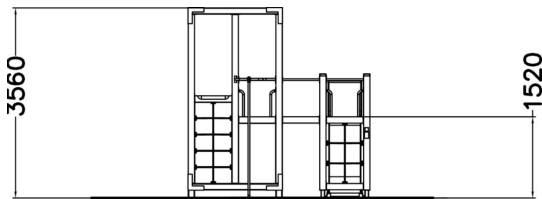

# Halo Solo play tower

-  Climbing  
7
-  Play panels  
1
-  Roofs  
1
-  Slides  
2
-  Towers  
3

Multifunctional, streamlined tower play with lots of features in a compact space. This equipment includes a climbing wall with square holes, a transparent climbing wall, an ascent with horizontal handles, four climbing nets, including three vertical nets and one horizontal net, a fireman's pole, a labyrinth game wall and a slide. The opal white roof of the tower is made of light transmitting cellular plate. The diverse climbing options of the HALO series develop children's balance and strength in a versatile manner.

User age	4+
Number of users	19
Product length, mm	4770
Product width, mm	3410
Product height, mm	3560
Impact area, m <sup>2</sup>	38
Falling space, m <sup>2</sup>	38
Height required, mm	3570
Max. free fall height, mm	1915
Safety info	EN 1176-1, (3) TÜV
Installation time (for 1), H	25
Wood	
Metal	
Colour of walls and HPL	
Ropes	