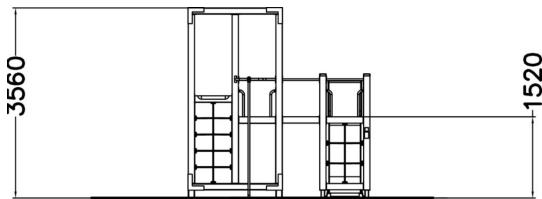

Halo Solo play tower

-  Climbing
7
-  Play panels
1
-  Roofs
1
-  Slides
2
-  Towers
3

Multifunctional, streamlined tower play with lots of features in a compact space. This equipment includes a climbing wall with square holes, a transparent climbing wall, an ascent with horizontal handles, four climbing nets, including three vertical nets and one horizontal net, a fireman's pole, a labyrinth game wall and a slide. The opal white roof of the tower is made of light transmitting cellular plate. The diverse climbing options of the HALO series develop children's balance and strength in a versatile manner.

User age	4+
Number of users	19
Product length, mm	4770
Product width, mm	3410
Product height, mm	3560
Impact area, m ²	38
Falling space, m ²	38
Height required, mm	3570
Max. free fall height, mm	1915
Safety info	EN 1176-1, (3) TÜV
Installation time (for 1), H	25
Wood	
Metal	
Colour of walls and HPL	
Ropes	