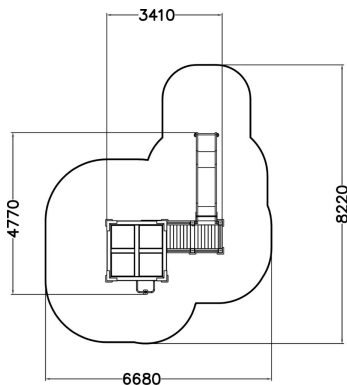

Halo Solo play tower

-  Climbing
7
-  Play panels
1
-  Roofs
1
-  Slides
2
-  Towers
3

Multifunctional, streamlined tower play with lots of features in a compact space. This equipment includes a climbing wall with square holes, a transparent climbing wall, an ascent with horizontal handles, four climbing nets, including three vertical nets and one horizontal net, a fireman's pole, a labyrinth game wall and a slide. The opal white roof of the tower is made of light transmitting cellular plate. The diverse climbing options of the HALO series develop children's balance and strength in a versatile manner.

User age	4+
Number of users	19
Product length, mm	4770
Product width, mm	3410
Product height, mm	3560
Impact area, m ²	38
Falling space, m ²	38
Height required, mm	3570
Max. free fall height, mm	1915
Safety info	EN 1176-1, (3) TÜV
Installation time (for 1), H	25
Wood	
Metal	
Colour of walls and HPL	
Ropes	