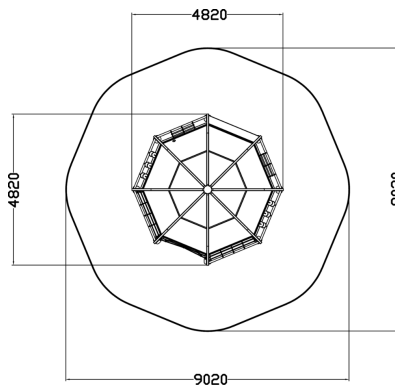

PLAY PLANETARIUM

Play Planetarium is a unique play and learning environment that can fit at a time even a whole school class! The dome shaped multi functional play equipment consists of eight sections with different climbing functions such as nets, ladders and climbing walls. Explore the night sky inside Play Planetarium, as the stellar patterns are repeated accurately within the dome. Sunlight shines through the star shaped holes in the dome, and thus creates glittering stellar patterns on the dome ceiling. Children will learn to recognize different constellations and practice navigation with stars. Above the dome is made for climbing, which also promotes proven learning. A versatile and exciting play equipment is perfect for both school grounds and public parks.

User age	1+
Number of users	49
Product length, mm	4820
Product width, mm	4820
Product height, mm	2760
Impact area, m ²	44.9
Falling space, m ²	61.3
Height required, mm	4500
Max. free fall height, mm	2400
Safety info	EN 1176-1:2017
Installation time (for 1), H	28
Wood	
Metal	
Colour of walls and HPL	
Ropes	