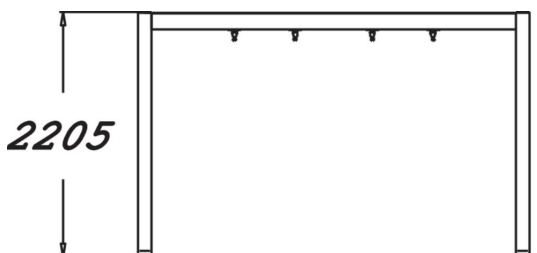

Streamlined and elegant metal swing frame for two swings, matching the Halo family of products. The frame height is 2,205 mm. The chain is 160 cm.

User age	1+
Number of users	2
Product length, mm	195
Product width, mm	3550
Product height, mm	2205
Impact area, m ²	23.3
Height required, mm	2700
Max. free fall height, mm	1200
Safety info	EN 1176-1, 2 TÜV
Installation time (for 1), H	8
Foundation options	deep_mounting surface_mounting
Metal	