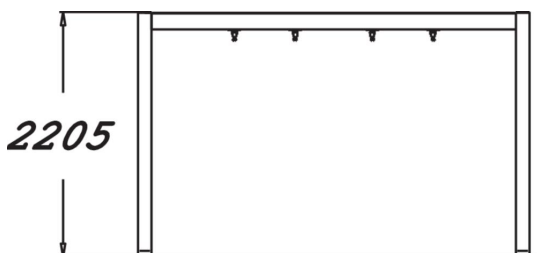

A metal swing set suitable for small children with two seats. Rocking stimulates the balance of the inner ear, which in turn develops motor skills and balance. Three color options: dark gray RAL 7024, grey RAL 9023 or unpainted hot galvanized steel. Seats should be ordered separately (160 cm chains, rubber or cradle seats). For a surcharge, you can order the foundation plate kit for non-concrete installation. Surface mounting also possible.

User age	1
Number of users	2
Product length, mm	100
Product width, mm	3040
Product height, mm	1680
Impact area, m ²	21.3
Falling space, m ²	21.3
Height required, mm	2500
Max. free fall height, mm	1000
Safety info	EN 1176-1, 2 TÜV
Installation time (for 1), H	6
Foundation options	deep_mounting surface_mounting
Metal	