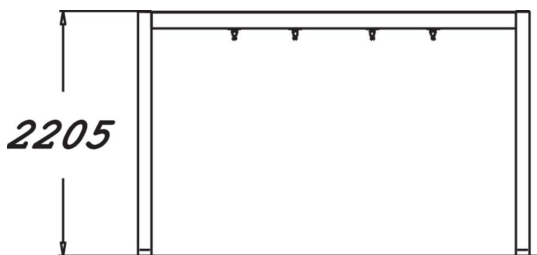

Halo Swing

Streamlined and elegant metal swing frame for two swings, matching the Halo family of products. The frame height is 2,205 mm. The chain is 160 cm.

User age	1+
Number of users	2
Product length, mm	195
Product width, mm	3550
Product height, mm	2205
Impact area, m ²	23.3
Height required, mm	2700
Max. free fall height, mm	1200
Safety info	EN 1176-1, 2 TÜV
Installation time (for 1), H	8
Foundation options	deep_mounting surface_mounting
Metal colour	