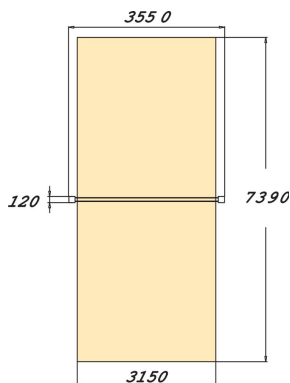

Halo Swing

Streamlined and elegant metal swing frame for two swings, matching the Halo family of products. The frame height is 2,205 mm. The chain is 160 cm.

User age	1+
Number of users	2
Product length, mm	195
Product width, mm	3550
Product height, mm	2205
Impact area, m ²	23.3
Height required, mm	2700
Max. free fall height, mm	1200
Safety info	EN 1176-1, 2 TÜV
Installation time (for 1), H	8
Foundation options	deep_mounting surface_mounting
Metal colour	