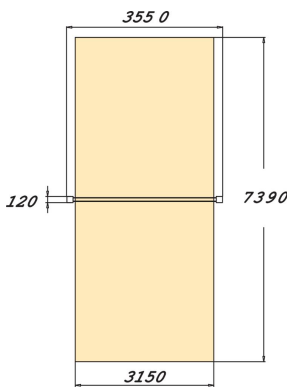

Streamlined and elegant metal swing frame for two swings, matching the Halo family of products. The frame height is 2,205 mm. The chain is 160 cm.

User age	1+
Number of users	2
Product length, mm	195
Product width, mm	3550
Product height, mm	2205
Impact area, m ²	23.3
Height required, mm	2700
Max. free fall height, mm	1200
Safety info	EN 1176-1, 2 TÜV
Installation time (for 1), H	8
Foundation options	deep_mounting surface_mounting
Wood	<input checked="" type="checkbox"/>
Metal	<input type="checkbox"/>