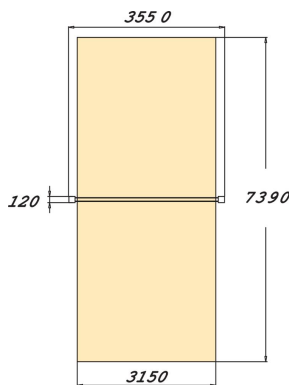

A metal swing set suitable for small children with two seats. Rocking stimulates the balance of the inner ear, which in turn develops motor skills and balance. Three color options: dark gray RAL 7024, grey RAL 9023 or unpainted hot galvanized steel. Seats should be ordered separately (160 cm chains, rubber or cradle seats). For a surcharge, you can order the foundation plate kit for non-concrete installation. Surface mounting also possible.

User age	1
Number of users	2
Product length, mm	100
Product width, mm	3040
Product height, mm	1680
Impact area, m ²	21.3
Falling space, m ²	21.3
Height required, mm	2500
Max. free fall height, mm	1000
Safety info	EN 1176-1, 2 TÜV
Installation time (for 1), H	6
Foundation options	deep_mounting surface_mounting
Metal	