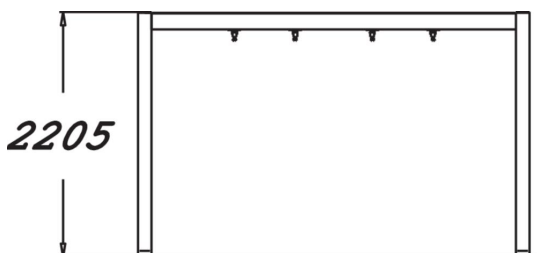

Streamlined and elegant metal swing frame for two swings, matching the Halo family of products. The frame height is 2,205 mm. The chain is 160 cm.

User age	1+
Number of users	2
Product length, mm	195
Product width, mm	3550
Product height, mm	2205
Impact area, m ²	23.3
Height required, mm	2700
Max. free fall height, mm	1200
Safety info	EN 1176-1, 2 TÜV
Installation time (for 1), H	8
Foundation options	deep_mounting surface_mounting
Wood	<input checked="" type="checkbox"/>
Metal	<input type="checkbox"/>