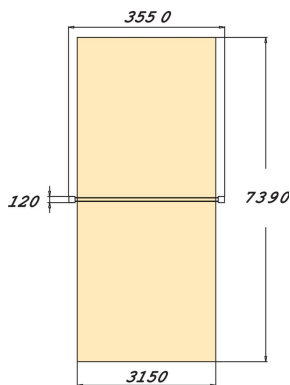

Streamlined and elegant metal swing frame for two swings, matching the Halo family of products. The frame height is 2,205 mm. The chain is 160 cm.

User age	1+
Number of users	2
Product length, mm	195
Product width, mm	3550
Product height, mm	2205
Impact area, m ²	23.3
Height required, mm	2700
Max. free fall height, mm	1200
Safety info	EN 1176-1, 2 TÜV
Installation time (for 1), H	8
Foundation options	deep_mounting surface_mounting
Metal	