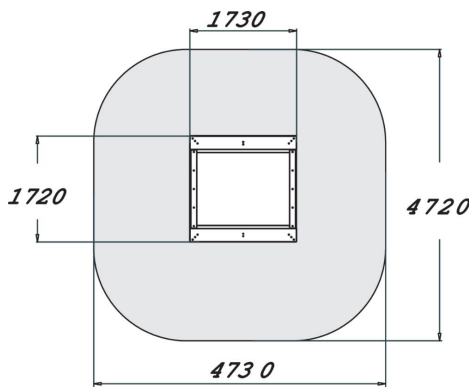

Halo Sandbox

Sandbox with two see-through sides and two dark-grey sides. The see-through walls make this a completely different experience from the usual sandbox! Being able to see into the box gives ideas for new kinds of games. The wide seating boards on the edges make it comfortable for grown-ups to sit on. The edges are 470 mm high. Being small (1,730*1,720 mm), this box is suitable even for little urban parks. The dark grey sides match the rest of the Halo family of products.

User age	1+
Number of users	7
Product length, mm	1730
Product width, mm	1720
Product height, mm	470
Falling space, m ²	20.4
Height required, mm	2270
Max. free fall height, mm	470
Safety info	EN 1176-1 TÜV
Installation time (for 1), H	3
Foundation options	deep_mounting
Wood	
Colour of walls and HPL	