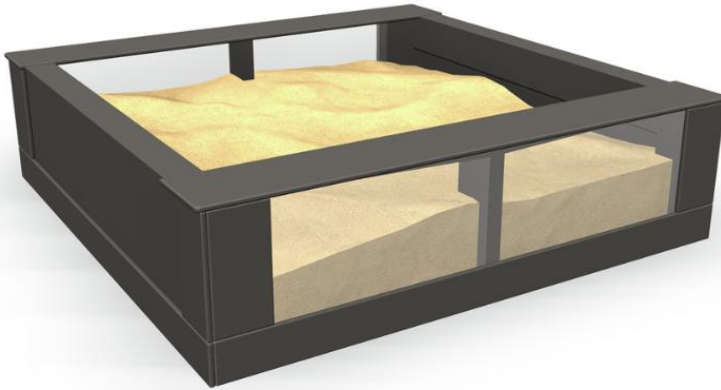

Halo Sandbox

Sandbox with two see-through sides and two dark-grey sides. The see-through walls make this a completely different experience from the usual sandbox! Being able to see into the box gives ideas for new kinds of games. The wide seating boards on the edges make it comfortable for grown-ups to sit on. The edges are 470 mm high. Being small (1,730*1,720 mm), this box is suitable even for little urban parks. The dark grey sides match the rest of the Halo family of products.

User age	1+
Number of users	7
Product length, mm	1730
Product width, mm	1720
Product height, mm	470
Falling space, m ²	20.4
Height required, mm	2270
Max. free fall height, mm	470
Safety info	EN 1176-1 TÜV
Installation time (for 1), H	3
Foundation options	deep_mounting
Wood	