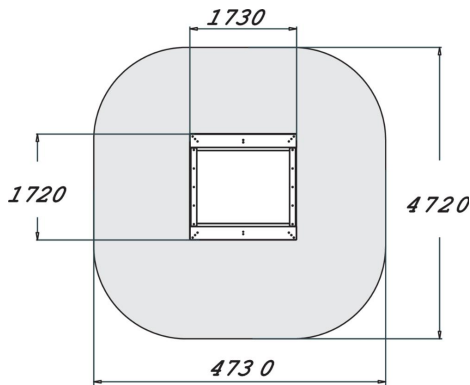

Halo Sandbox

Sandbox with two see-through sides and two dark-grey sides. The see-through walls make this a completely different experience from the usual sandbox! Being able to see into the box gives ideas for new kinds of games. The wide seating boards on the edges make it comfortable for grown-ups to sit on. The edges are 470 mm high. Being small (1,730*1,720 mm), this box is suitable even for little urban parks. The dark grey sides match the rest of the Halo family of products.

User age	1+
Number of users	7
Product length, mm	1730
Product width, mm	1720
Product height, mm	470
Falling space, m ²	20.4
Height required, mm	2270
Max. free fall height, mm	470
Safety info	EN 1176-1 TÜV
Installation time (for 1), H	3
Foundation options	Deep mounting