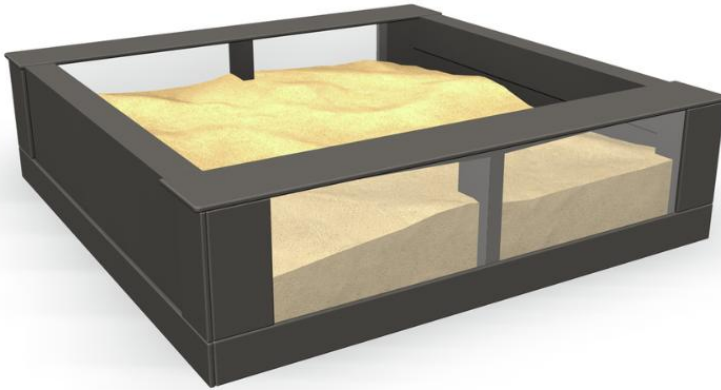

Halo Sandbox

Sandbox with two see-through sides and two dark-grey sides. The see-through walls make this a completely different experience from the usual sandbox! Being able to see into the box gives ideas for new kinds of games. The wide seating boards on the edges make it comfortable for grown-ups to sit on. The edges are 470 mm high. Being small (1,730*1,720 mm), this box is suitable even for little urban parks. The dark grey sides match the rest of the Halo family of products.

User age	1+
Number of users	7
Product length, mm	1730
Product width, mm	1720
Product height, mm	470
Falling space, m ²	20.4
Height required, mm	2270
Max. free fall height, mm	470
Safety info	EN 1176-1 TÜV
Installation time (for 1), H	3
Foundation options	deep_mounting
Wood	
Colour of walls and HPL	