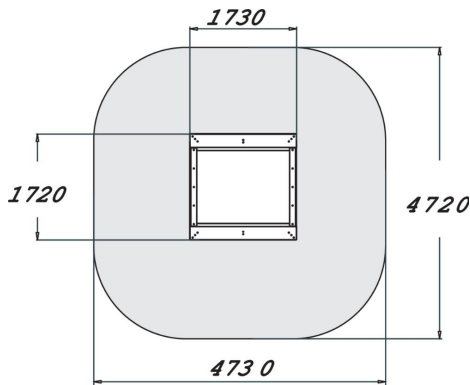

Halo Sandbox

Sandbox with two see-through sides and two dark-grey sides. The see-through walls make this a completely different experience from the usual sandbox! Being able to see into the box gives ideas for new kinds of games. The wide seating boards on the edges make it comfortable for grown-ups to sit on. The edges are 470 mm high. Being small (1,730*1,720 mm), this box is suitable even for little urban parks. The dark grey sides match the rest of the Halo family of products.

User age	1+
Number of users	7
Product length, mm	1730
Product width, mm	1720
Product height, mm	470
Falling space, m ²	20.4
Height required, mm	2270
Max. free fall height, mm	470
Safety info	EN 1176-1 TÜV
Installation time (for 1), H	3
Foundation options	deep_mounting
Wood	