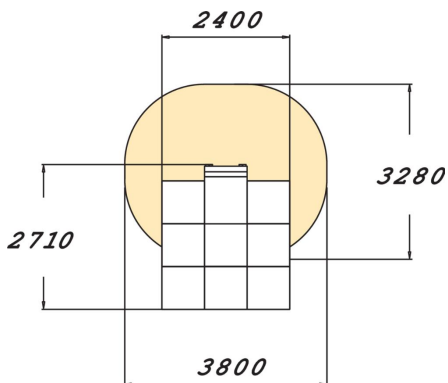

DANCE STAGE

Product length, mm	2710
Product width, mm	2400
Product height, mm	1860
Impact area, m <sup>2</sup>	10.5
Falling space, m <sup>2</sup>	10.5
Max. free fall height, mm	250
Safety info	EN 1176-1 TÜV