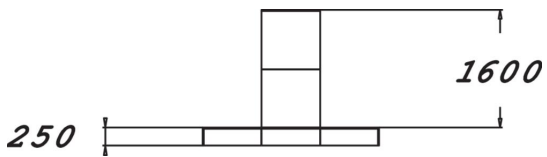

DANCE STAGE

Product length, mm	2710
Product width, mm	2400
Product height, mm	1860
Impact area, m <sup>2</sup>	10.5
Falling space, m <sup>2</sup>	10.5
Max. free fall height, mm	250
Safety info	EN 1176-1 TÜV