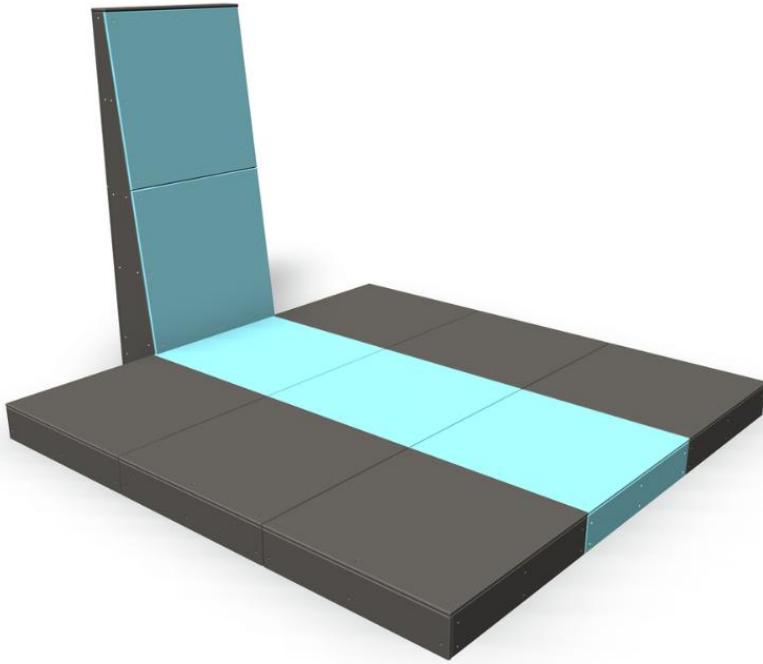

DANCE STAGE

Product length, mm	2710
Product width, mm	2400
Product height, mm	1860
Impact area, m <sup>2</sup>	10.5
Falling space, m <sup>2</sup>	10.5
Max. free fall height, mm	250
Safety info	EN 1176-1 TÜV