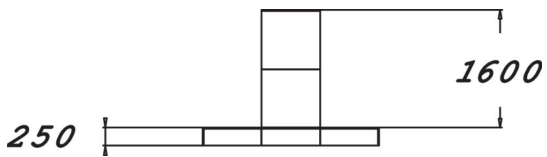

DANCE STAGE

Product length, mm	2710
Product width, mm	2400
Product height, mm	1860
Impact area, m ²	10.5
Falling space, m ²	10.5
Max. free fall height, mm	250
Safety info	EN 1176-1 TÜV