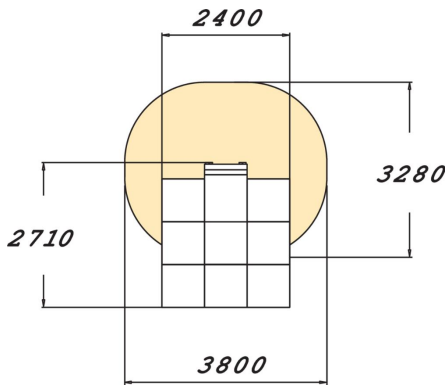

DANCE STAGE

Product length, mm	2710
Product width, mm	2400
Product height, mm	1860
Impact area, m ²	10.5
Falling space, m ²	10.5
Max. free fall height, mm	250
Safety info	EN 1176-1 TÜV