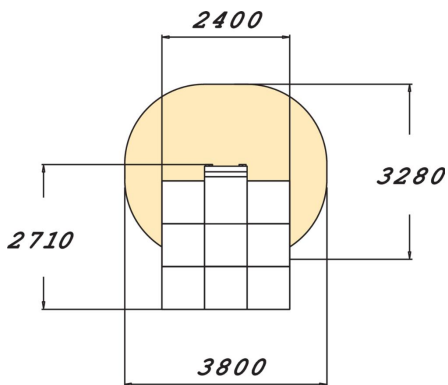

DANCE STAGE

Product length, mm	2710
Product width, mm	2400
Product height, mm	1860
Impact area, m ²	10.5
Falling space, m ²	10.5
Max. free fall height, mm	250
Safety info	EN 1176-1 TÜV