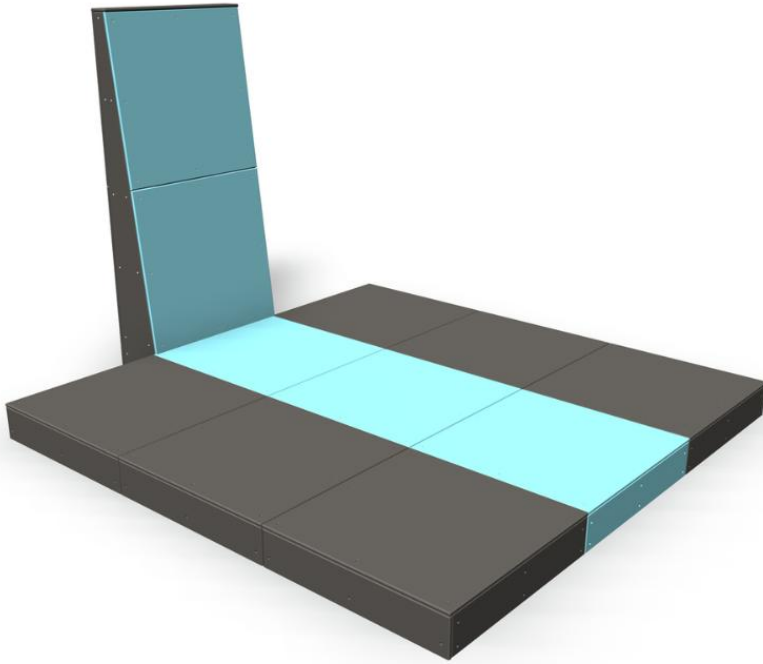

DANCE STAGE

Product length, mm	2710
Product width, mm	2400
Product height, mm	1860
Impact area, m ²	10.5
Falling space, m ²	10.5
Max. free fall height, mm	250
Safety info	EN 1176-1 TÜV