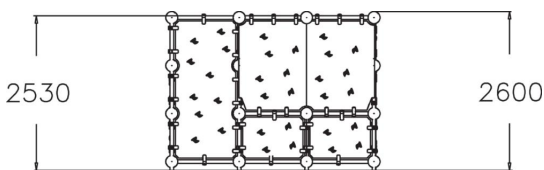

220690

Wall Bouldering L

User age	5+
Number of users	8
Product length, mm	3520
Product width, mm	1700
Product height, mm	2600
Impact area, m ²	40.7
Falling space, m ²	40.7
Height required, mm	4020
Max. free fall height, mm	2530
Safety info	EN 1176-1 TÜV
Installation time (for 1), H	21
Foundation options	deep_mounting surface_mounting
Colour of walls and HPL	