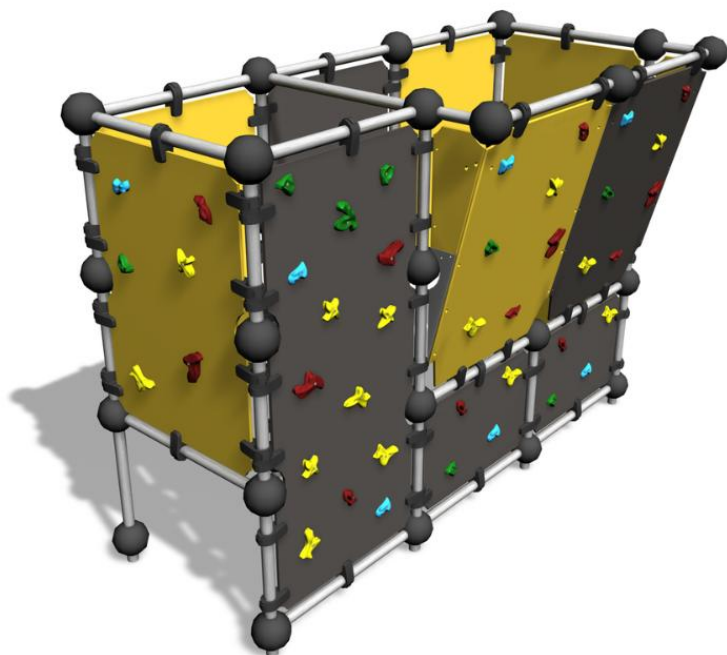

220690

Wall Bouldering L

Wall Bouldering climbing walls are designed for safe climbing. The Wall Bouldering M climbing wall consists of 12 different shaped climbing walls that form different climbing routes for beginners and advanced climbers alike. The steep walls will challenge even experts, while the low height ensures safety. Different coloured holds indicate the difficulty of the move; red and yellow are harder, blue and green easier. You can also hide inside the climbing equipment.

User age	5+
Number of users	8
Product length, mm	3520
Product width, mm	1700
Product height, mm	2600
Impact area, m ²	40.7
Falling space, m ²	40.7
Height required, mm	4020
Max. free fall height, mm	2530
Safety info	EN 1176-1 TÜV
Installation time (for 1), H	21
Foundation options	deep_mounting surface_mounting
Colour of walls and HPL	