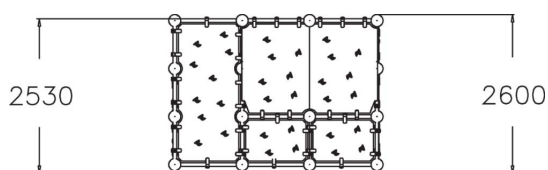

220690

Wall Bouldering L

Wall Bouldering climbing walls are designed for safe climbing. The Wall Bouldering M climbing wall consists of 12 different shaped climbing walls that form different climbing routes for beginners and advanced climbers alike. The steep walls will challenge even experts, while the low height ensures safety. Different coloured holds indicate the difficulty of the move; red and yellow are harder, blue and green easier. You can also hide inside the climbing equipment.

User age	5+
Number of users	8
Product length, mm	3520
Product width, mm	1700
Product height, mm	2600
Impact area, m ²	40.7
Falling space, m ²	40.7
Height required, mm	4020
Max. free fall height, mm	2530
Safety info	EN 1176-1 TÜV
Installation time (for 1), H	21
Foundation options	deep_mounting surface_mounting
Colour of walls and HPL	