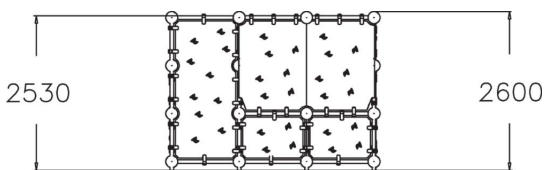

220690

Wall Bouldering L

User age	5+
Number of users	8
Product length, mm	3520
Product width, mm	1700
Product height, mm	2600
Impact area, m ²	40.7
Falling space, m ²	40.7
Height required, mm	4020
Max. free fall height, mm	2530
Safety info	EN 1176-1 TÜV
Installation time (for 1), H	21
Foundation options	Deep mounting Surface mounting
Colour of walls and HPL	