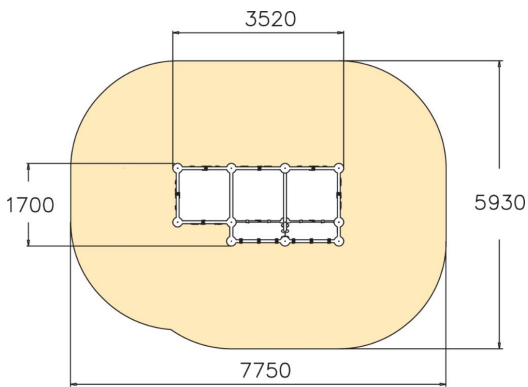

220690

Wall Bouldering L

User age	5+
Number of users	8
Product length, mm	3520
Product width, mm	1700
Product height, mm	2600
Impact area, m ²	40.7
Falling space, m ²	40.7
Height required, mm	4020
Max. free fall height, mm	2530
Safety info	EN 1176-1 TÜV
Installation time (for 1), H	21
Foundation options	deep_mounting surface_mounting
Colour of walls and HPL	