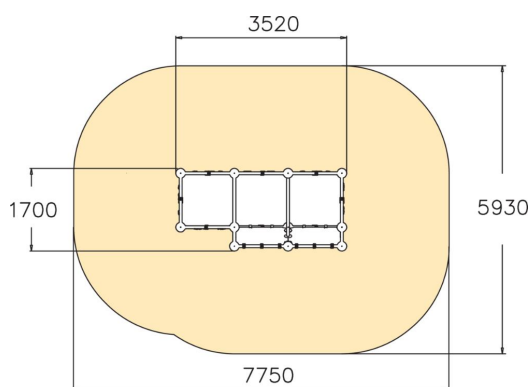

220690

Wall Bouldering L

Wall Bouldering climbing walls are designed for safe climbing. The Wall Bouldering M climbing wall consists of 12 different shaped climbing walls that form different climbing routes for beginners and advanced climbers alike. The steep walls will challenge even experts, while the low height ensures safety. Different coloured holds indicate the difficulty of the move; red and yellow are harder, blue and green easier. You can also hide inside the climbing equipment.

User age	5+
Number of users	8
Product length, mm	3520
Product width, mm	1700
Product height, mm	2600
Impact area, m ²	40.7
Falling space, m ²	40.7
Height required, mm	4020
Max. free fall height, mm	2530
Safety info	EN 1176-1 TÜV
Installation time (for 1), H	21
Foundation options	deep_mounting surface_mounting
Colour of walls and HPL	