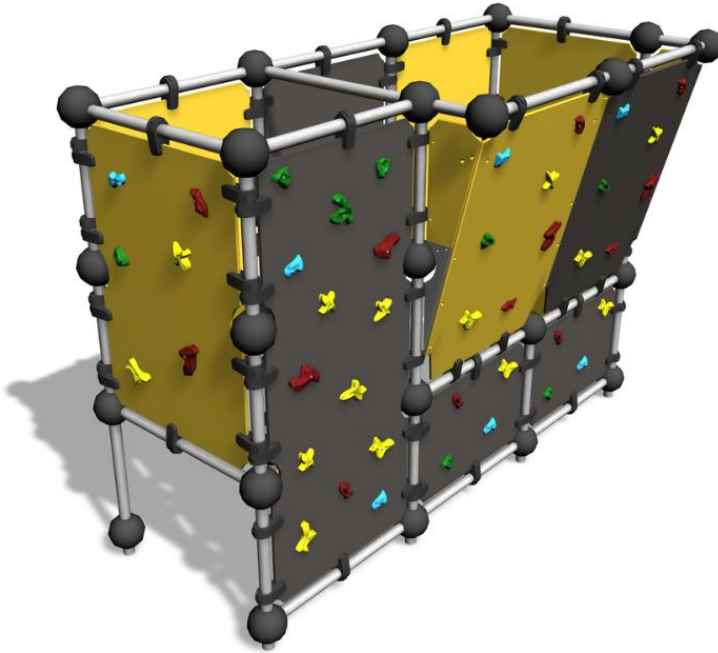

220690

Wall Bouldering L

User age	5+
Number of users	8
Product length, mm	3520
Product width, mm	1700
Product height, mm	2600
Impact area, m ²	40.7
Falling space, m ²	40.7
Height required, mm	4020
Max. free fall height, mm	2530
Safety info	EN 1176-1 TÜV
Installation time (for 1), H	21
Foundation options	deep_mounting surface_mounting
Colour of walls and HPL	