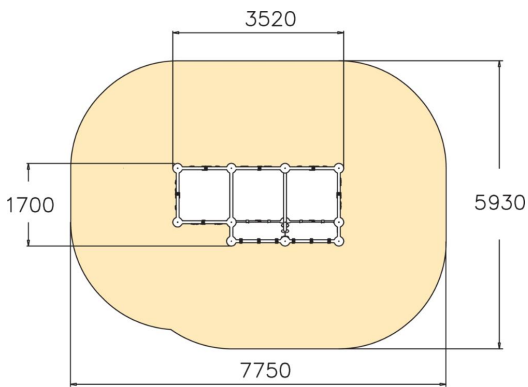

220690

Wall Bouldering L

User age	5+
Number of users	8
Product length, mm	3520
Product width, mm	1700
Product height, mm	2600
Impact area, m ²	40.7
Falling space, m ²	40.7
Height required, mm	4020
Max. free fall height, mm	2530
Safety info	EN 1176-1 TÜV
Installation time (for 1), H	21
Foundation options	Deep mounting Surface mounting
Colour of walls and HPL	