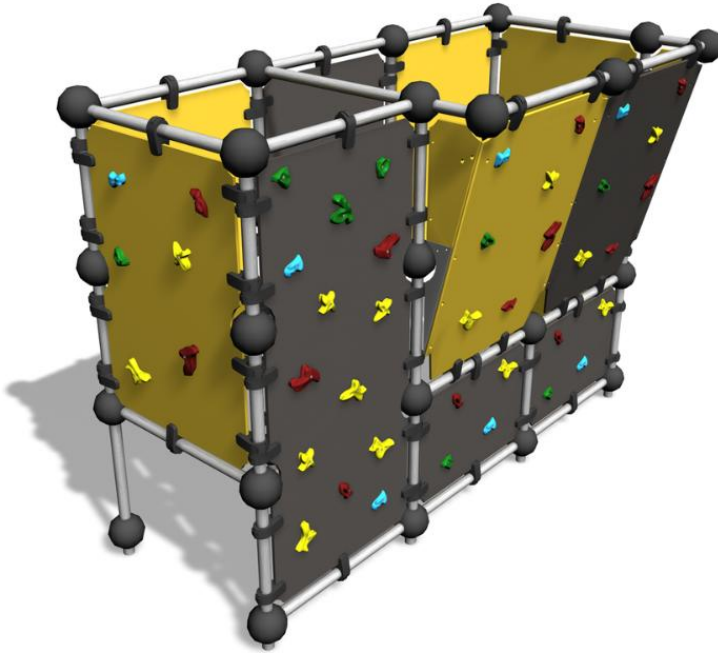

220690

Wall Bouldering L

User age	5+
Number of users	8
Product length, mm	3520
Product width, mm	1700
Product height, mm	2600
Impact area, m ²	40.7
Falling space, m ²	40.7
Height required, mm	4020
Max. free fall height, mm	2530
Safety info	EN 1176-1 TÜV
Installation time (for 1), H	21
Foundation options	Deep mounting Surface mounting
Colour of walls and HPL	