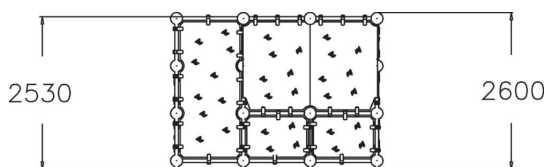

# Wall Bouldering M

User age	8+
Number of users	5
Product length, mm	3520
Product width, mm	1700
Product height, mm	2600
Impact area, m <sup>2</sup>	40.7
Falling space, m <sup>2</sup>	40.7
Height required, mm	4020
Max. free fall height, mm	2530
Safety info	EN 1176-1 TÜV
Installation time (for 1), H	20
Foundation options	Deep mounting Surface mounting
Colour of walls and HPL	