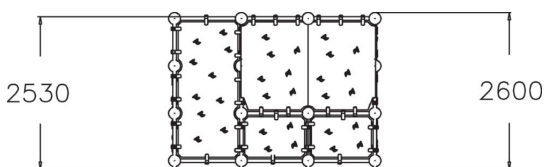

# Wall Bouldering M

Wall Bouldering climbing walls are designed for safe climbing. The Wall Bouldering M climbing wall consists of 9 different shaped climbing walls that form different climbing routes for beginners and advanced climbers. The steep walls will challenge even experts, while the low height ensures safety. Different coloured holds indicate the difficulty of the move; red and yellow are harder, blue and green easier. You can also hide behind the climbing equipment.

User age	8+
Number of users	5
Product length, mm	3520
Product width, mm	1700
Product height, mm	2600
Impact area, m <sup>2</sup>	40.7
Falling space, m <sup>2</sup>	40.7
Height required, mm	4020
Max. free fall height, mm	2530
Safety info	EN 1176-1 TÜV
Installation time (for 1), H	20
Foundation options	deep_mounting surface_mounting
Metal	
Colour of walls and HPL	