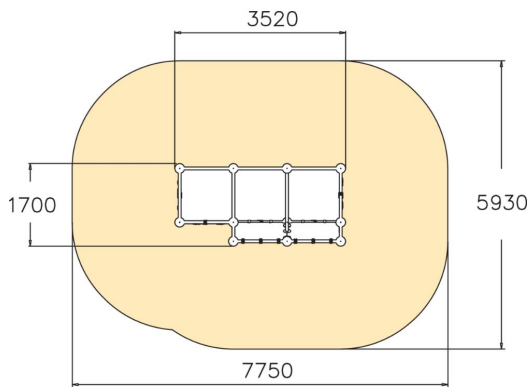

220685

Wall Bouldering M

User age	8+
Number of users	5
Product length, mm	3520
Product width, mm	1700
Product height, mm	2600
Impact area, m²	40.7
Falling space, m²	40.7
Height required, mm	4020
Max. free fall height, mm	2530
Safety info	EN 1176-1 TÜV
Installation time (for 1), H	20
Foundation options	deep_mounting surface_mounting
Metal	
Colour of walls and HPL