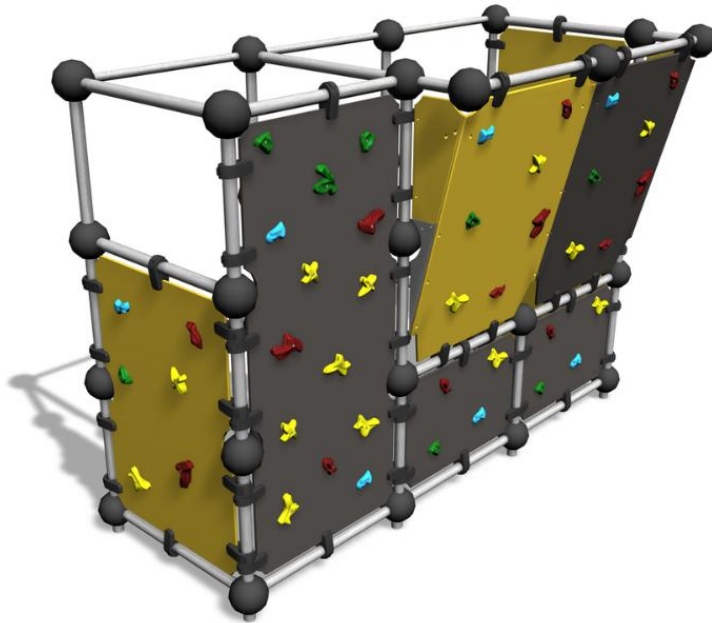

# Wall Bouldering M

Wall Bouldering climbing walls are designed for safe climbing. The Wall Bouldering M climbing wall consists of 9 different shaped climbing walls that form different climbing routes for beginners and advanced climbers. The steep walls will challenge even experts, while the low height ensures safety. Different coloured holds indicate the difficulty of the move; red and yellow are harder, blue and green easier. You can also hide behind the climbing equipment.

User age	8+
Number of users	5
Product length, mm	3520
Product width, mm	1700
Product height, mm	2600
Impact area, m <sup>2</sup>	40.7
Falling space, m <sup>2</sup>	40.7
Height required, mm	4020
Max. free fall height, mm	2530
Safety info	EN 1176-1 TÜV
Installation time (for 1), H	20
Foundation options	deep_mounting surface_mounting
Metal	
Colour of walls and HPL	