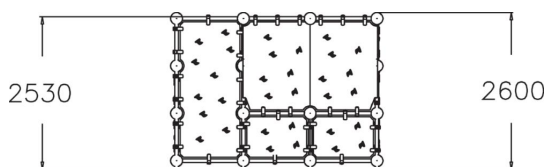

220685

Wall Bouldering M

Wall Bouldering climbing walls are designed for safe climbing. The Wall Bouldering M climbing wall consists of 9 different shaped climbing walls that form different climbing routes for beginners and advanced climbers. The steep walls will challenge even experts, while the low height ensures safety. Different coloured holds indicate the difficulty of the move; red and yellow are harder, blue and green easier. You can also hide behind the climbing equipment.

User age	8+
Number of users	5
Product length, mm	3520
Product width, mm	1700
Product height, mm	2600
Impact area, m ²	40.7
Falling space, m ²	40.7
Height required, mm	4020
Max. free fall height, mm	2530
Safety info	EN 1176-1 TÜV
Installation time (for 1), H	20
Foundation options	deep_mounting surface_mounting
Metal	
Colour of walls and HPL	