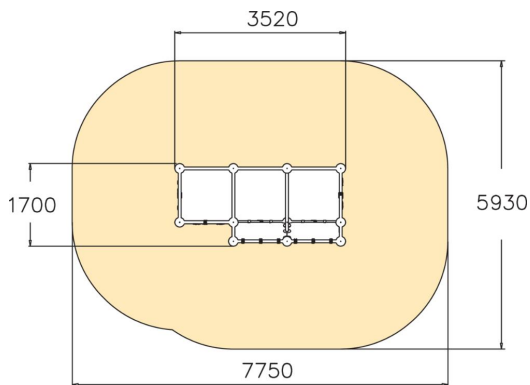

# Wall Bouldering M

Wall Bouldering climbing walls are designed for safe climbing. The Wall Bouldering M climbing wall consists of 9 different shaped climbing walls that form different climbing routes for beginners and advanced climbers. The steep walls will challenge even experts, while the low height ensures safety. Different coloured holds indicate the difficulty of the move; red and yellow are harder, blue and green easier. You can also hide behind the climbing equipment.

User age	8+
Number of users	5
Product length, mm	3520
Product width, mm	1700
Product height, mm	2600
Impact area, m <sup>2</sup>	40.7
Falling space, m <sup>2</sup>	40.7
Height required, mm	4020
Max. free fall height, mm	2530
Safety info	EN 1176-1 TÜV
Installation time (for 1), H	20
Foundation options	deep_mounting surface_mounting
Metal	
Colour of walls and HPL	