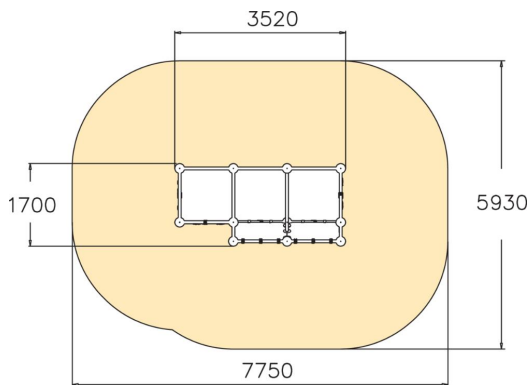

220685

Wall Bouldering M

Wall Bouldering climbing walls are designed for safe climbing. The Wall Bouldering M climbing wall consists of 9 different shaped climbing walls that form different climbing routes for beginners and advanced climbers. The steep walls will challenge even experts, while the low height ensures safety. Different coloured holds indicate the difficulty of the move; red and yellow are harder, blue and green easier. You can also hide behind the climbing equipment.

User age	8+
Number of users	5
Product length, mm	3520
Product width, mm	1700
Product height, mm	2600
Impact area, m ²	40.7
Falling space, m ²	40.7
Height required, mm	4020
Max. free fall height, mm	2530
Safety info	EN 1176-1 TÜV
Installation time (for 1), H	20
Foundation options	deep_mounting surface_mounting
Metal	
Colour of walls and HPL	