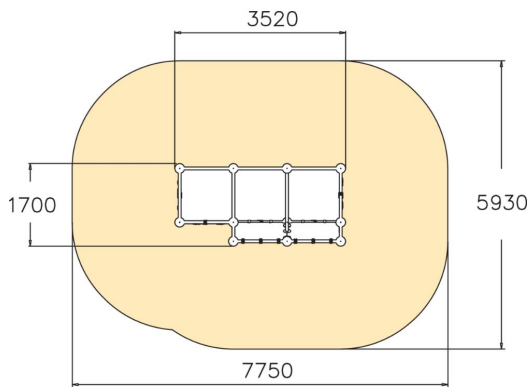

220685

Wall Bouldering M

| | |
|-------------------------------|-----------------------------------|
| User age | 8+ |
| Number of users | 5 |
| Product length, mm | 3520 |
| Product width, mm | 1700 |
| Product height, mm | 2600 |
| Impact area, m ² | 40.7 |
| Falling space, m ² | 40.7 |
| Height required, mm | 4020 |
| Max. free fall height, mm | 2530 |
| Safety info | EN 1176-1 TÜV |
| Installation time (for 1), H | 20 |
| Foundation options | deep_mounting surface_mounting |
| Metal | |
| Colour of walls and HPL | |