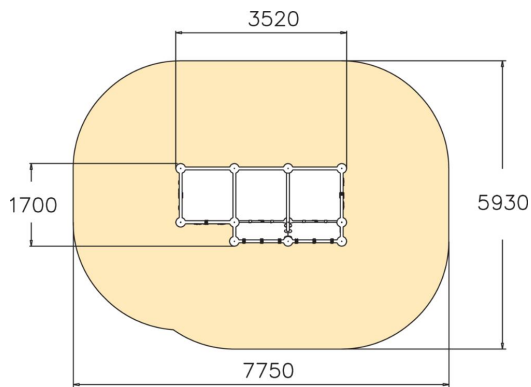

220685

Wall Bouldering M

Wall Bouldering climbing walls are designed for safe climbing. The Wall Bouldering M climbing wall consists of 9 different shaped climbing walls that form different climbing routes for beginners and advanced climbers. The steep walls will challenge even experts, while the low height ensures safety. Different coloured holds indicate the difficulty of the move; red and yellow are harder, blue and green easier. You can also hide behind the climbing equipment.

User age	8+
Number of users	5
Product length, mm	3520
Product width, mm	1700
Product height, mm	2600
Impact area, m ²	40.7
Falling space, m ²	40.7
Height required, mm	4020
Max. free fall height, mm	2530
Safety info	EN 1176-1 TÜV
Installation time (for 1), H	20
Foundation options	deep_mounting surface_mounting
Metal	
Colour of walls and HPL	