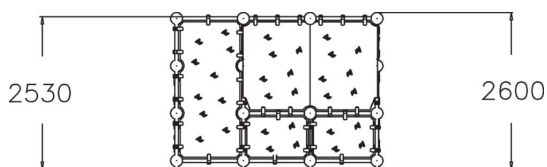

220685

Wall Bouldering M

| | |
|-------------------------------|-----------------------------------|
| User age | 8+ |
| Number of users | 5 |
| Product length, mm | 3520 |
| Product width, mm | 1700 |
| Product height, mm | 2600 |
| Impact area, m ² | 40.7 |
| Falling space, m ² | 40.7 |
| Height required, mm | 4020 |
| Max. free fall height, mm | 2530 |
| Safety info | EN 1176-1 TÜV |
| Installation time (for 1), H | 20 |
| Foundation options | deep_mounting surface_mounting |
| Metal | |
| Colour of walls and HPL | |