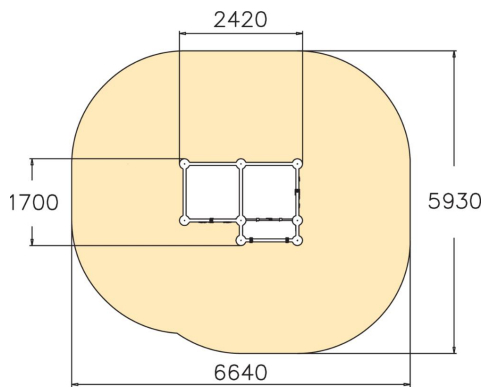

220680

Wall Bouldering S

User age	5+
Number of users	3
Product length, mm	2420
Product width, mm	1700
Product height, mm	2600
Impact area, m ²	34.2
Falling space, m ²	34.2
Height required, mm	4020
Max. free fall height, mm	2530
Safety info	EN 1176-1 TÜV
Installation time (for 1), H	15
Foundation options	deep_mounting surface_mounting
Colour of walls and HPL	