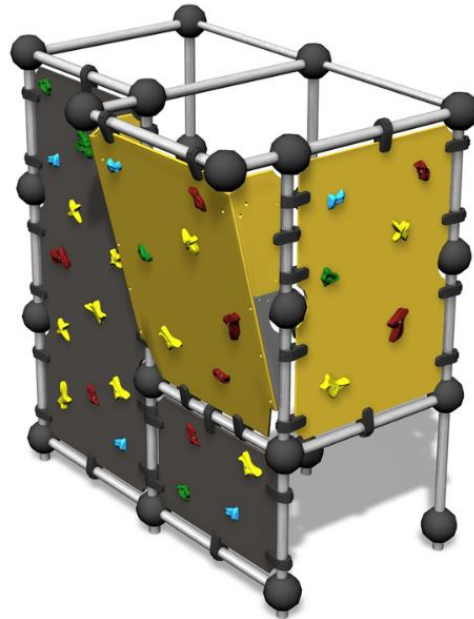

220680

Wall Bouldering S

Wall Bouldering climbing walls are designed for safe climbing. The Wall Bouldering S climbing wall consists of 6 different shaped climbing walls that form different climbing routes for beginners and advanced climbers. The steep walls will challenge even experts, while the low height ensures safety. Different coloured holds indicate the difficulty of the move; red and yellow are harder, blue and green easier. You can also hide behind the climbing equipment.

User age	5+
Number of users	3
Product length, mm	2420
Product width, mm	1700
Product height, mm	2600
Impact area, m ²	34.2
Falling space, m ²	34.2
Height required, mm	4020
Max. free fall height, mm	2530
Safety info	EN 1176-1 TÜV
Installation time (for 1), H	15
Foundation options	deep_mounting surface_mounting
Colour of walls and HPL	