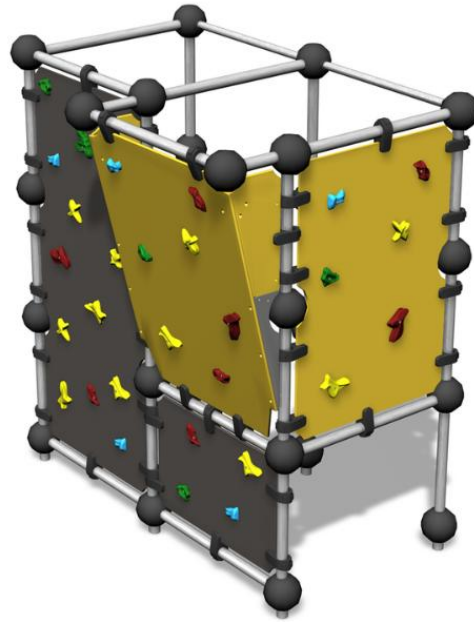

220680

Wall Bouldering S

User age	5+
Number of users	3
Product length, mm	2420
Product width, mm	1700
Product height, mm	2600
Impact area, m ²	34.2
Falling space, m ²	34.2
Height required, mm	4020
Max. free fall height, mm	2530
Safety info	EN 1176-1 TÜV
Installation time (for 1), H	15
Foundation options	deep_mounting surface_mounting
Colour of walls and HPL	