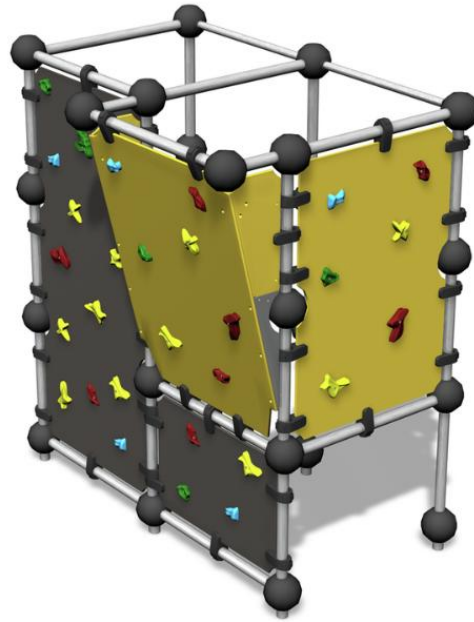

220680

Wall Bouldering S

User age	5+
Number of users	3
Product length, mm	2420
Product width, mm	1700
Product height, mm	2600
Impact area, m ²	34.2
Falling space, m ²	34.2
Height required, mm	4020
Max. free fall height, mm	2530
Safety info	EN 1176-1 TÜV
Installation time (for 1), H	15
Foundation options	deep_mounting surface_mounting
Colour of walls and HPL	