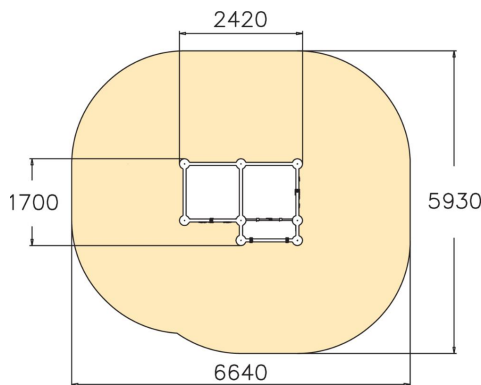

220680

Wall Bouldering S

Wall Bouldering climbing walls are designed for safe climbing. The Wall Bouldering S climbing wall consists of 6 different shaped climbing walls that form different climbing routes for beginners and advanced climbers. The steep walls will challenge even experts, while the low height ensures safety. Different coloured holds indicate the difficulty of the move; red and yellow are harder, blue and green easier. You can also hide behind the climbing equipment.

User age	5+
Number of users	3
Product length, mm	2420
Product width, mm	1700
Product height, mm	2600
Impact area, m ²	34.2
Falling space, m ²	34.2
Height required, mm	4020
Max. free fall height, mm	2530
Safety info	EN 1176-1 TÜV
Installation time (for 1), H	15
Foundation options	deep_mounting surface_mounting
Colour of walls and HPL	