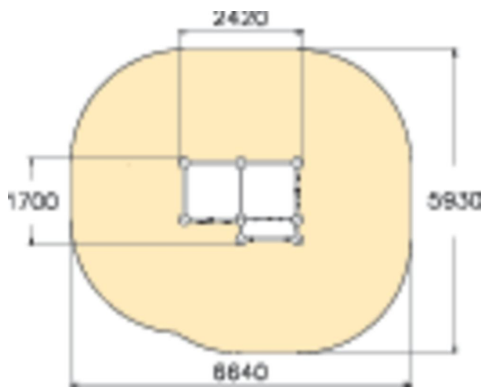

220680

Wall Bouldering S

User age	5+
Number of users	3
Product length, mm	2420
Product width, mm	1700
Product height, mm	2600
Impact area, m ²	34.2
Falling space, m ²	34.2
Height required, mm	4020
Max. free fall height, mm	2530
Safety info	EN 1176-1 TÜV
Installation time (for 1), H	15
Foundation options	deep_mounting surface_mounting
Colour of walls and HPL	