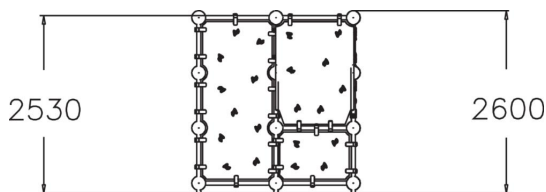

220680

Wall Bouldering S

Wall Bouldering climbing walls are designed for safe climbing. The Wall Bouldering S climbing wall consists of 6 different shaped climbing walls that form different climbing routes for beginners and advanced climbers. The steep walls will challenge even experts, while the low height ensures safety. Different coloured holds indicate the difficulty of the move; red and yellow are harder, blue and green easier. You can also hide behind the climbing equipment.

User age	5+
Number of users	3
Product length, mm	2420
Product width, mm	1700
Product height, mm	2600
Impact area, m ²	34.2
Falling space, m ²	34.2
Height required, mm	4020
Max. free fall height, mm	2530
Safety info	EN 1176-1 TÜV
Installation time (for 1), H	15
Foundation options	deep_mounting surface_mounting
Colour of walls and HPL	