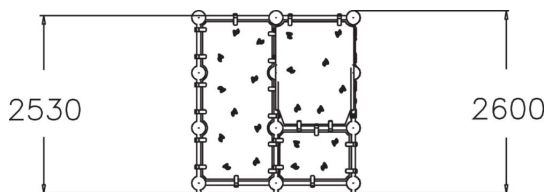

220680

Wall Bouldering S

User age	5+
Number of users	3
Product length, mm	2420
Product width, mm	1700
Product height, mm	2600
Impact area, m ²	34.2
Falling space, m ²	34.2
Height required, mm	4020
Max. free fall height, mm	2530
Safety info	EN 1176-1 TÜV
Installation time (for 1), H	15
Foundation options	deep_mounting surface_mounting
Colour of walls and HPL	