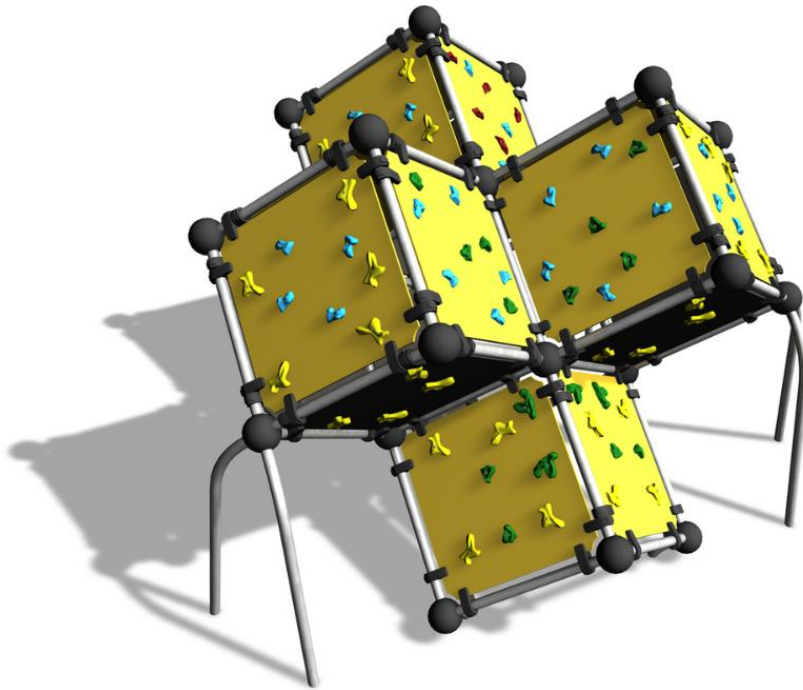

220620

Wall Bouldering Cube XL

User age	5+
Number of users	8
Product length, mm	3470
Product width, mm	3990
Product height, mm	2820
Impact area, m ²	35.5
Falling space, m ²	35.6
Height required, mm	4620
Max. free fall height, mm	2820
Safety info	EN 1176-1 TÜV
Installation time (for 1), H	20
Foundation options	deep_mounting surface_mounting
Colour of walls and HPL	