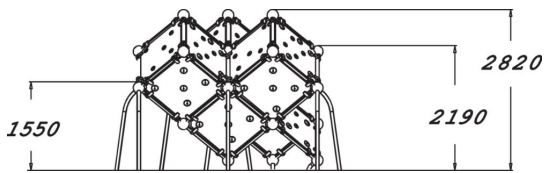

220620

Wall Bouldering Cube XL

User age	5+
Number of users	8
Product length, mm	3470
Product width, mm	3990
Product height, mm	2820
Impact area, m ²	35.5
Falling space, m ²	35.6
Height required, mm	4620
Max. free fall height, mm	2820
Safety info	EN 1176-1 TÜV
Installation time (for 1), H	20
Foundation options	deep_mounting surface_mounting
Colour of walls and HPL	