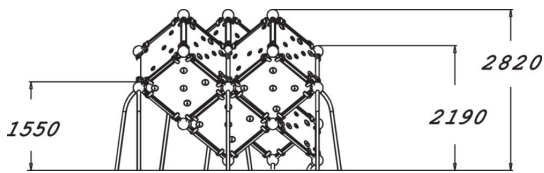

220620

Wall Bouldering Cube XL

User age	5+
Number of users	8
Product length, mm	3470
Product width, mm	3990
Product height, mm	2820
Impact area, m ²	35.5
Falling space, m ²	35.6
Height required, mm	4620
Max. free fall height, mm	2820
Safety info	EN 1176-1 TÜV
Installation time (for 1), H	20
Foundation options	Deep mounting Surface mounting
Colour of walls and HPL	