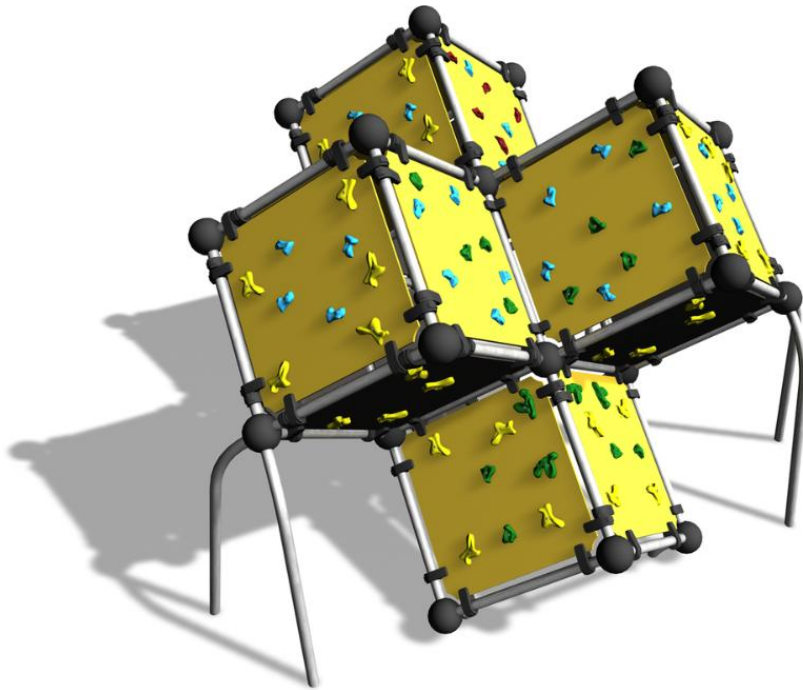

220620

Wall Bouldering Cube XL

User age	5+
Number of users	8
Product length, mm	3470
Product width, mm	3990
Product height, mm	2820
Impact area, m ²	35.5
Falling space, m ²	35.6
Height required, mm	4620
Max. free fall height, mm	2820
Safety info	EN 1176-1 TÜV
Installation time (for 1), H	20
Foundation options	Deep mounting Surface mounting
Colour of walls and HPL	