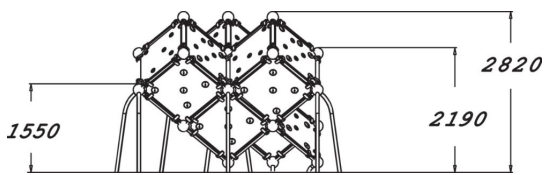

220620

Wall Bouldering Cube XL

Wall Bouldering climbing walls are designed for safe climbing. The Cube XL cube consists of 18 square-shaped climbing walls that form a variety of climbing routes for beginners and advanced climbers alike. The sloping walls challenge even the most experienced climbers, while the low height ensures safety. Different coloured holds indicate the difficulty of the move; red and yellow are harder, blue and green easier.

User age	5+
Number of users	8
Product length, mm	3470
Product width, mm	3990
Product height, mm	2820
Impact area, m ²	35.5
Falling space, m ²	35.6
Height required, mm	4620
Max. free fall height, mm	2820
Safety info	EN 1176-1 TÜV
Installation time (for 1), H	20
Foundation options	deep_mounting surface_mounting
Colour of walls and HPL	