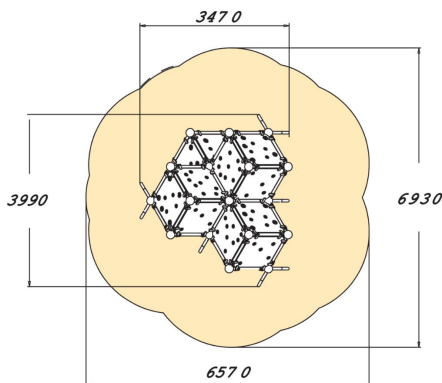

220620

Wall Bouldering Cube XL

User age	5+
Number of users	8
Product length, mm	3470
Product width, mm	3990
Product height, mm	2820
Impact area, m ²	35.5
Falling space, m ²	35.6
Height required, mm	4620
Max. free fall height, mm	2820
Safety info	EN 1176-1 TÜV
Installation time (for 1), H	20
Foundation options	deep_mounting surface_mounting
Colour of walls and HPL	