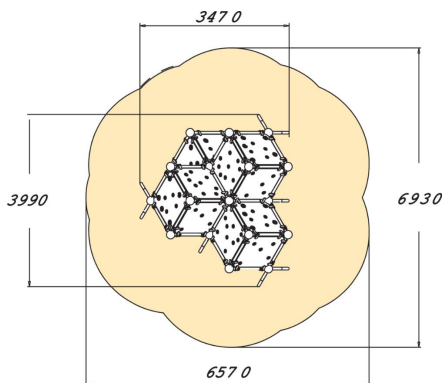

220620

Wall Bouldering Cube XL

User age	5+
Number of users	8
Product length, mm	3470
Product width, mm	3990
Product height, mm	2820
Impact area, m ²	35.5
Falling space, m ²	35.6
Height required, mm	4620
Max. free fall height, mm	2820
Safety info	EN 1176-1 TÜV
Installation time (for 1), H	20
Foundation options	Deep mounting Surface mounting
Colour of walls and HPL	