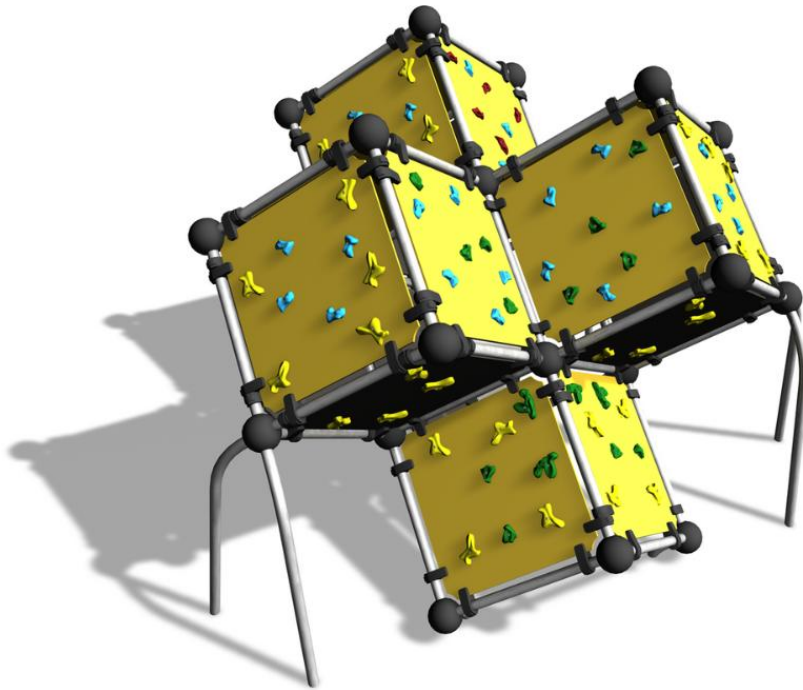

220620

Wall Bouldering Cube XL

Wall Bouldering climbing walls are designed for safe climbing. The Cube XL cube consists of 18 square-shaped climbing walls that form a variety of climbing routes for beginners and advanced climbers alike. The sloping walls challenge even the most experienced climbers, while the low height ensures safety. Different coloured holds indicate the difficulty of the move; red and yellow are harder, blue and green easier.

User age	5+
Number of users	8
Product length, mm	3470
Product width, mm	3990
Product height, mm	2820
Impact area, m ²	35.5
Falling space, m ²	35.6
Height required, mm	4620
Max. free fall height, mm	2820
Safety info	EN 1176-1 TÜV
Installation time (for 1), H	20
Foundation options	deep_mounting surface_mounting
Colour of walls and HPL	