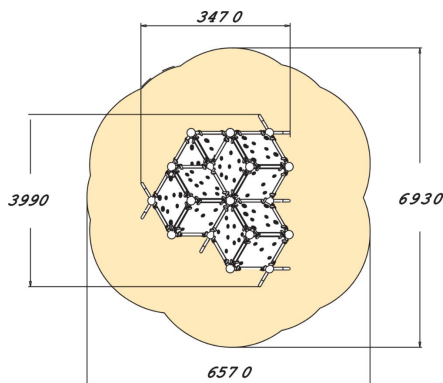

220620

Wall Bouldering Cube XL

Wall Bouldering climbing walls are designed for safe climbing. The Cube XL cube consists of 18 square-shaped climbing walls that form a variety of climbing routes for beginners and advanced climbers alike. The sloping walls challenge even the most experienced climbers, while the low height ensures safety. Different coloured holds indicate the difficulty of the move; red and yellow are harder, blue and green easier.

User age	5+
Number of users	8
Product length, mm	3470
Product width, mm	3990
Product height, mm	2820
Impact area, m ²	35.5
Falling space, m ²	35.6
Height required, mm	4620
Max. free fall height, mm	2820
Safety info	EN 1176-1 TÜV
Installation time (for 1), H	20
Foundation options	deep_mounting surface_mounting
Colour of walls and HPL	