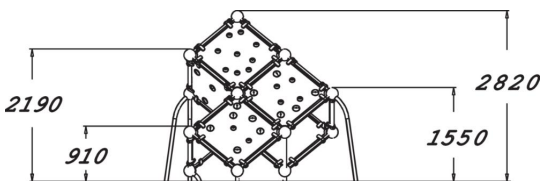

220615

Wall Bouldering Cube L

Wall Bouldering climbing walls are designed for safe climbing. The Cube L cube consists of ten square-shaped climbing walls that form a variety of climbing routes for beginners and advanced climbers alike. The sloping walls challenge even the most experienced climbers, while the low height ensures safety. Different coloured holds indicate the difficulty of the move; red and yellow are harder, blue and green easier.

User age	5+
Number of users	4
Product length, mm	2920
Product width, mm	3210
Product height, mm	2820
Impact area, m ²	26.2
Falling space, m ²	26.2
Height required, mm	4620
Max. free fall height, mm	2820
Safety info	EN 1176-1 TÜV
Installation time (for 1), H	13
Foundation options	deep_mounting surface_mounting
Colour of walls and HPL	