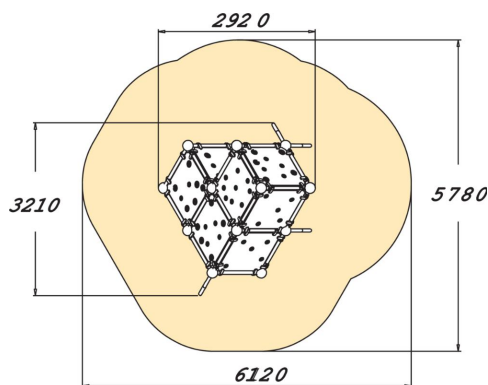

220615

Wall Bouldering Cube L

Wall Bouldering climbing walls are designed for safe climbing. The Cube L cube consists of ten square-shaped climbing walls that form a variety of climbing routes for beginners and advanced climbers alike. The sloping walls challenge even the most experienced climbers, while the low height ensures safety. Different coloured holds indicate the difficulty of the move; red and yellow are harder, blue and green easier.

User age	5+
Number of users	4
Product length, mm	2920
Product width, mm	3210
Product height, mm	2820
Impact area, m ²	26.2
Falling space, m ²	26.2
Height required, mm	4620
Max. free fall height, mm	2820
Safety info	EN 1176-1 TÜV
Installation time (for 1), H	13
Foundation options	deep_mounting surface_mounting
Colour of walls and HPL	