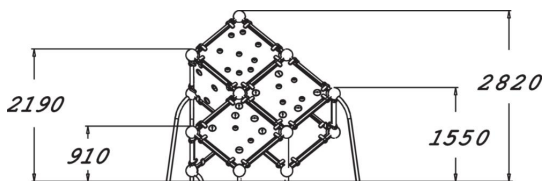

# Wall Bouldering Cube L

User age	5+
Number of users	4
Product length, mm	2920
Product width, mm	3210
Product height, mm	2820
Impact area, m <sup>2</sup>	26.2
Falling space, m <sup>2</sup>	26.2
Height required, mm	4620
Max. free fall height, mm	2820
Safety info	EN 1176-1 TÜV
Installation time (for 1), H	13
Foundation options	Deep mounting Surface mounting
Colour of walls and HPL	