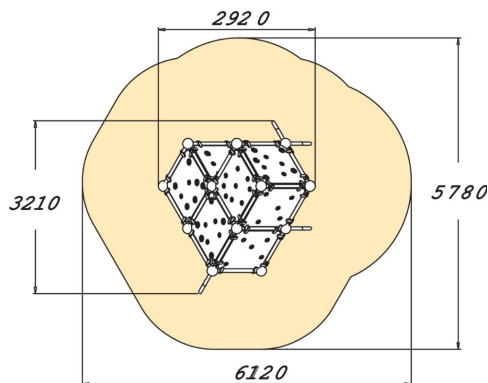

# Wall Bouldering Cube L

User age	5+
Number of users	4
Product length, mm	2920
Product width, mm	3210
Product height, mm	2820
Impact area, m <sup>2</sup>	26.2
Falling space, m <sup>2</sup>	26.2
Height required, mm	4620
Max. free fall height, mm	2820
Safety info	EN 1176-1 TÜV
Installation time (for 1), H	13
Foundation options	Deep mounting Surface mounting
Colour of walls and HPL	