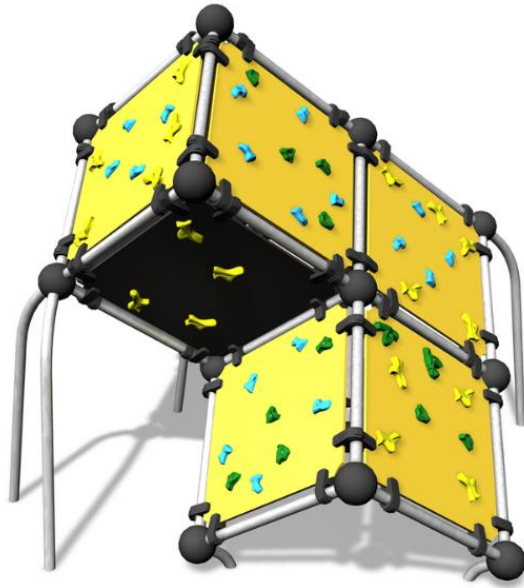

220615

Wall Bouldering Cube L

Wall Bouldering climbing walls are designed for safe climbing. The Cube L cube consists of ten square-shaped climbing walls that form a variety of climbing routes for beginners and advanced climbers alike. The sloping walls challenge even the most experienced climbers, while the low height ensures safety. Different coloured holds indicate the difficulty of the move; red and yellow are harder, blue and green easier.

User age	5+
Number of users	4
Product length, mm	2920
Product width, mm	3210
Product height, mm	2820
Impact area, m ²	26.2
Falling space, m ²	26.2
Height required, mm	4620
Max. free fall height, mm	2820
Safety info	EN 1176-1 TÜV
Installation time (for 1), H	13
Foundation options	deep_mounting surface_mounting
Colour of walls and HPL	