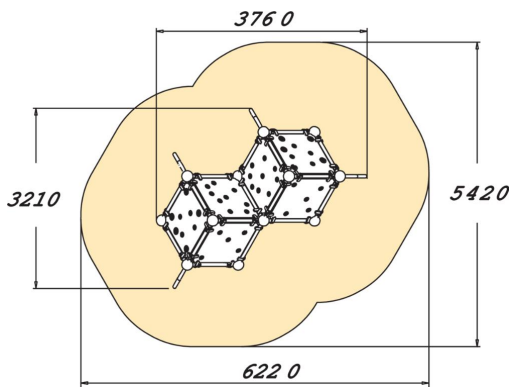

220610

Wall Bouldering Cube M

Wall Bouldering climbing walls are designed for safe climbing. The Cube M cube consists of ten square-shaped climbing walls that form a variety of climbing routes for beginners and advanced climbers alike. The sloping walls challenge even the most experienced climbers, while the low height ensures safety. Different coloured holds indicate the difficulty of the move; red and yellow are harder, blue and green easier.

User age	5+
Number of users	6
Product length, mm	3760
Product width, mm	3210
Product height, mm	2190
Impact area, m ²	25.2
Falling space, m ²	25.2
Height required, mm	3990
Max. free fall height, mm	2190
Safety info	EN 1176-1 TÜV
Installation time (for 1), H	12
Foundation options	deep_mounting surface_mounting
Colour of walls and HPL	