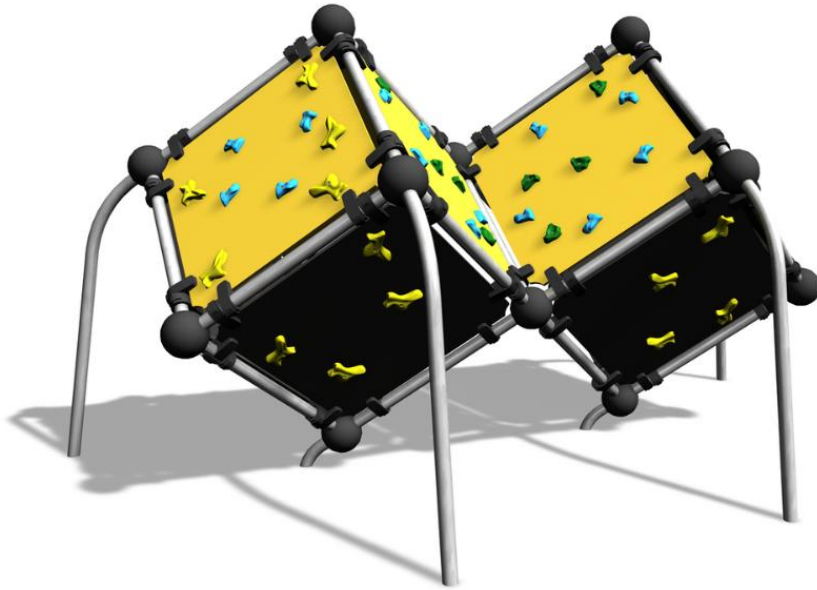

220610

Wall Bouldering Cube M

Wall Bouldering climbing walls are designed for safe climbing. The Cube M cube consists of ten square-shaped climbing walls that form a variety of climbing routes for beginners and advanced climbers alike. The sloping walls challenge even the most experienced climbers, while the low height ensures safety. Different coloured holds indicate the difficulty of the move; red and yellow are harder, blue and green easier.

User age	5+
Number of users	6
Product length, mm	3760
Product width, mm	3210
Product height, mm	2190
Impact area, m ²	25.2
Falling space, m ²	25.2
Height required, mm	3990
Max. free fall height, mm	2190
Safety info	EN 1176-1 TÜV
Installation time (for 1), H	12
Foundation options	deep_mounting surface_mounting
Colour of walls and HPL	