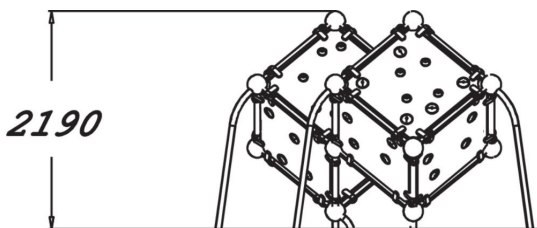

220610

Wall Bouldering Cube M

Wall Bouldering climbing walls are designed for safe climbing. The Cube M cube consists of ten square-shaped climbing walls that form a variety of climbing routes for beginners and advanced climbers alike. The sloping walls challenge even the most experienced climbers, while the low height ensures safety. Different coloured holds indicate the difficulty of the move; red and yellow are harder, blue and green easier.

User age	5+
Number of users	6
Product length, mm	3760
Product width, mm	3210
Product height, mm	2190
Impact area, m ²	25.2
Falling space, m ²	25.2
Height required, mm	3990
Max. free fall height, mm	2190
Safety info	EN 1176-1 TÜV
Installation time (for 1), H	12
Foundation options	deep_mounting surface_mounting
Colour of walls and HPL	