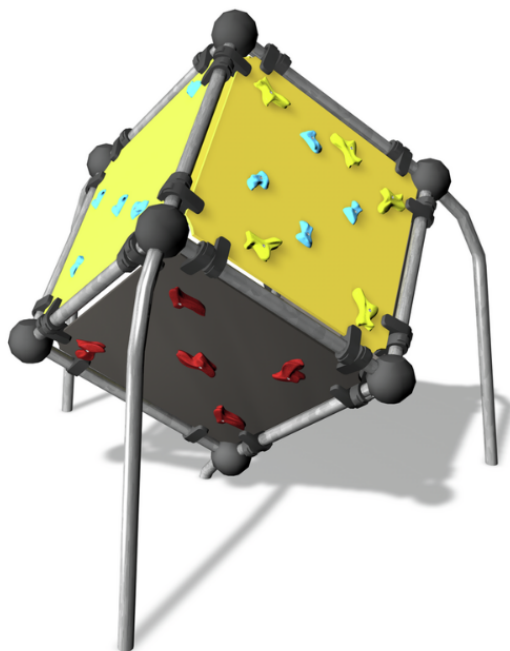

220605

Wall Bouldering Cube S

Wall Bouldering climbing walls are designed for safe climbing. The Cube S cube consists of five square-shaped climbing walls that form a variety of climbing routes for beginners and advanced climbers alike. The sloping walls challenge even the most experienced climbers, while the low height ensures safety. Different coloured holds indicate the difficulty of the move; red and yellow are harder, blue and green easier.

User age	5+
Number of users	3
Product length, mm	2400
Product width, mm	2420
Product height, mm	2190
Impact area, m ²	17.8
Falling space, m ²	17.8
Height required, mm	3990
Max. free fall height, mm	2190
Safety info	EN 1176-1 TÜV
Installation time (for 1), H	7
Foundation options	deep_mounting surface_mounting
Colour of walls and HPL	