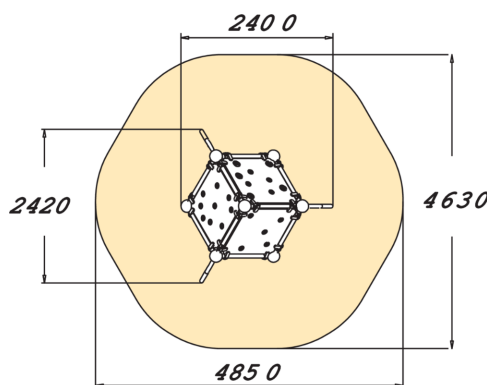

# Wall Bouldering M

Wall Bouldering climbing walls are designed for safe climbing. The Wall Bouldering M climbing wall consists of 9 different shaped climbing walls that form different climbing routes for beginners and advanced climbers. The steep walls will challenge even experts, while the low height ensures safety. Different coloured holds indicate the difficulty of the move; red and yellow are harder, blue and green easier. You can also hide behind the climbing equipment.

User age	8+
Number of users	5
Product length, mm	3520
Product width, mm	1700
Product height, mm	2600
Impact area, m <sup>2</sup>	40.7
Falling space, m <sup>2</sup>	40.7
Height required, mm	4020
Max. free fall height, mm	2530
Safety info	EN 1176-1 TÜV
Installation time (for 1), H	20
Foundation options	deep_mounting surface_mounting
Metal	
Colour of walls and HPL	