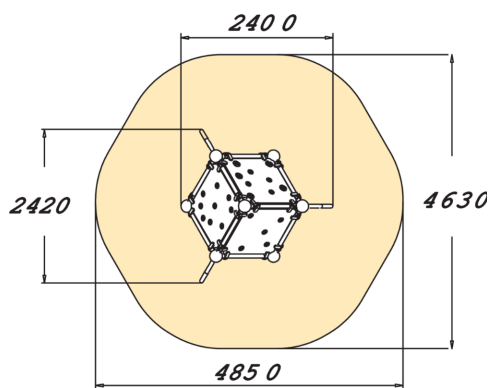

220605

Wall Bouldering Cube S

Wall Bouldering climbing walls are designed for safe climbing. The Cube S cube consists of five square-shaped climbing walls that form a variety of climbing routes for beginners and advanced climbers alike. The sloping walls challenge even the most experienced climbers, while the low height ensures safety. Different coloured holds indicate the difficulty of the move; red and yellow are harder, blue and green easier.

User age	5+
Number of users	3
Product length, mm	2400
Product width, mm	2420
Product height, mm	2190
Impact area, m ²	17.8
Falling space, m ²	17.8
Height required, mm	3990
Max. free fall height, mm	2190
Safety info	EN 1176-1 TÜV
Installation time (for 1), H	7
Foundation options	deep_mounting surface_mounting
Colour of walls and HPL	