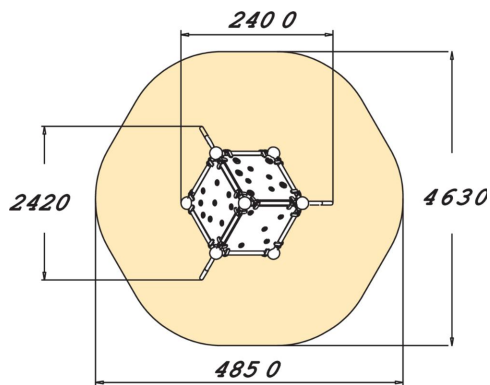

220605

Wall Bouldering Cube S

Wall Bouldering climbing walls are designed for safe climbing. The Cube S cube consists of five square-shaped climbing walls that form a variety of climbing routes for beginners and advanced climbers alike. The sloping walls challenge even the most experienced climbers, while the low height ensures safety. Different coloured holds indicate the difficulty of the move; red and yellow are harder, blue and green easier.

User age	5+
Number of users	3
Product length, mm	2400
Product width, mm	2420
Product height, mm	2190
Impact area, m ²	17.8
Falling space, m ²	17.8
Height required, mm	3990
Max. free fall height, mm	2190
Safety info	EN 1176-1 TÜV
Installation time (for 1), H	7
Foundation options	deep_mounting surface_mounting
Colour of walls and HPL	