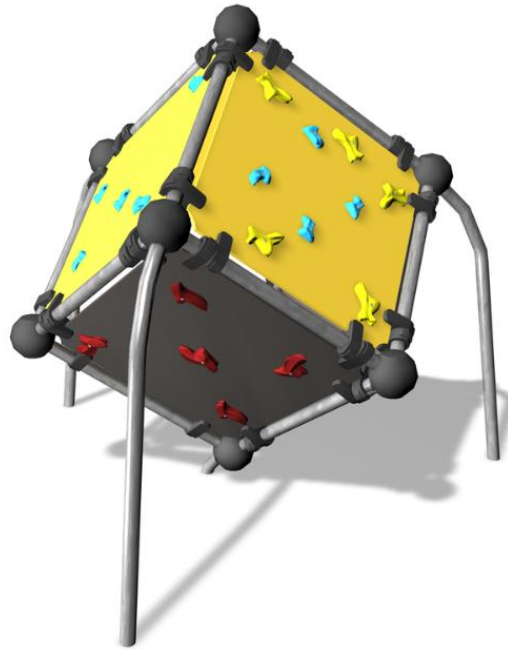

220605

# Wall Bouldering Cube S

User age	5+
Number of users	3
Product length, mm	2400
Product width, mm	2420
Product height, mm	2190
Impact area, m <sup>2</sup>	17.8
Falling space, m <sup>2</sup>	17.8
Height required, mm	3990
Max. free fall height, mm	2190
Safety info	EN 1176-1 TÜV
Installation time (for 1), H	7
Foundation options	Deep mounting Surface mounting
Colour of walls and HPL	