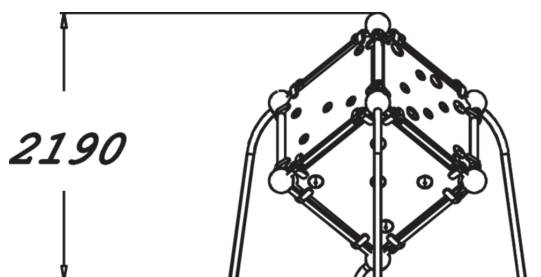

220605

Wall Bouldering Cube S

Wall Bouldering climbing walls are designed for safe climbing. The Cube S cube consists of five square-shaped climbing walls that form a variety of climbing routes for beginners and advanced climbers alike. The sloping walls challenge even the most experienced climbers, while the low height ensures safety. Different coloured holds indicate the difficulty of the move; red and yellow are harder, blue and green easier.

User age	5+
Number of users	3
Product length, mm	2400
Product width, mm	2420
Product height, mm	2190
Impact area, m ²	17.8
Falling space, m ²	17.8
Height required, mm	3990
Max. free fall height, mm	2190
Safety info	EN 1176-1 TÜV
Installation time (for 1), H	7
Foundation options	deep_mounting surface_mounting
Colour of walls and HPL	