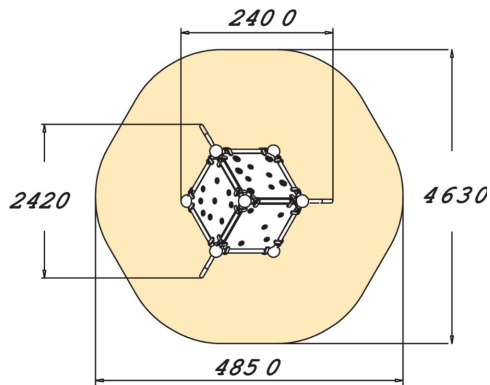

220605

# Wall Bouldering Cube S

User age	5+
Number of users	3
Product length, mm	2400
Product width, mm	2420
Product height, mm	2190
Impact area, m <sup>2</sup>	17.8
Falling space, m <sup>2</sup>	17.8
Height required, mm	3990
Max. free fall height, mm	2190
Safety info	EN 1176-1 TÜV
Installation time (for 1), H	7
Foundation options	Deep mounting Surface mounting
Colour of walls and HPL	