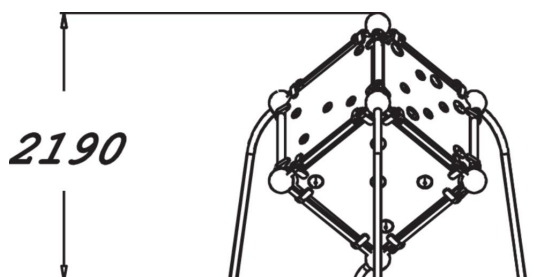

220605

Wall Bouldering Cube S

Wall Bouldering climbing walls are designed for safe climbing. The Cube S cube consists of five square-shaped climbing walls that form a variety of climbing routes for beginners and advanced climbers alike. The sloping walls challenge even the most experienced climbers, while the low height ensures safety. Different coloured holds indicate the difficulty of the move; red and yellow are harder, blue and green easier.

User age	5+
Number of users	3
Product length, mm	2400
Product width, mm	2420
Product height, mm	2190
Impact area, m ²	17.8
Falling space, m ²	17.8
Height required, mm	3990
Max. free fall height, mm	2190
Safety info	EN 1176-1 TÜV
Installation time (for 1), H	7
Foundation options	deep_mounting surface_mounting
Colour of walls and HPL	