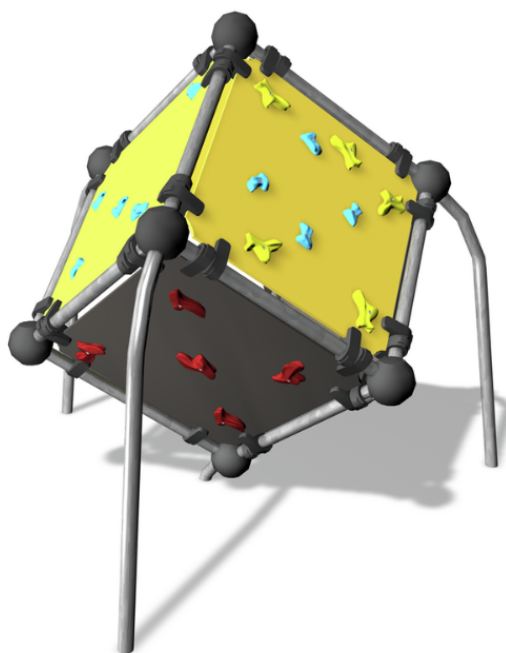

# Wall Bouldering M

Wall Bouldering climbing walls are designed for safe climbing. The Wall Bouldering M climbing wall consists of 9 different shaped climbing walls that form different climbing routes for beginners and advanced climbers. The steep walls will challenge even experts, while the low height ensures safety. Different coloured holds indicate the difficulty of the move; red and yellow are harder, blue and green easier. You can also hide behind the climbing equipment.

User age	8+
Number of users	5
Product length, mm	3520
Product width, mm	1700
Product height, mm	2600
Impact area, m <sup>2</sup>	40.7
Falling space, m <sup>2</sup>	40.7
Height required, mm	4020
Max. free fall height, mm	2530
Safety info	EN 1176-1 TÜV
Installation time (for 1), H	20
Foundation options	deep_mounting surface_mounting
Metal	
Colour of walls and HPL	