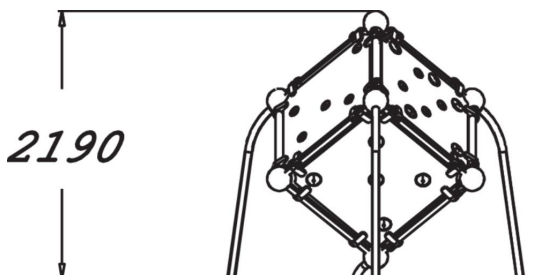

# Wall Bouldering Cube S

User age	5+
Number of users	3
Product length, mm	2400
Product width, mm	2420
Product height, mm	2190
Impact area, m <sup>2</sup>	17.8
Falling space, m <sup>2</sup>	17.8
Height required, mm	3990
Max. free fall height, mm	2190
Safety info	EN 1176-1 TÜV
Installation time (for 1), H	7
Foundation options	Deep mounting Surface mounting
Colour of walls and HPL	