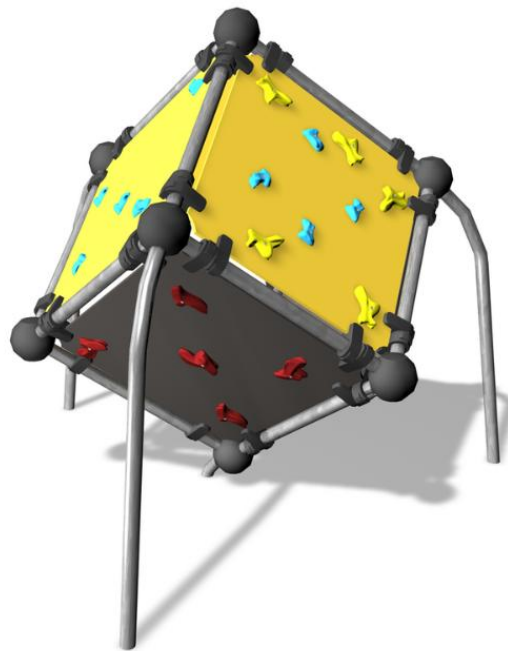

220605

Wall Bouldering Cube S

Wall Bouldering climbing walls are designed for safe climbing. The Cube S cube consists of five square-shaped climbing walls that form a variety of climbing routes for beginners and advanced climbers alike. The sloping walls challenge even the most experienced climbers, while the low height ensures safety. Different coloured holds indicate the difficulty of the move; red and yellow are harder, blue and green easier.

User age	5+
Number of users	3
Product length, mm	2400
Product width, mm	2420
Product height, mm	2190
Impact area, m ²	17.8
Falling space, m ²	17.8
Height required, mm	3990
Max. free fall height, mm	2190
Safety info	EN 1176-1 TÜV
Installation time (for 1), H	7
Foundation options	deep_mounting surface_mounting
Colour of walls and HPL	