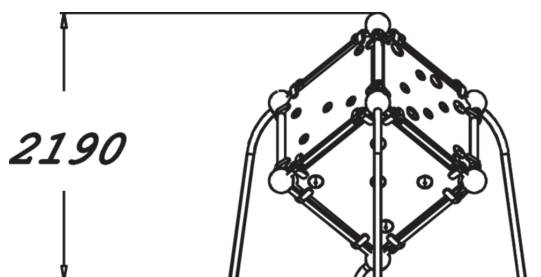

# Wall Bouldering M

Wall Bouldering climbing walls are designed for safe climbing. The Wall Bouldering M climbing wall consists of 9 different shaped climbing walls that form different climbing routes for beginners and advanced climbers. The steep walls will challenge even experts, while the low height ensures safety. Different coloured holds indicate the difficulty of the move; red and yellow are harder, blue and green easier. You can also hide behind the climbing equipment.

User age	8+
Number of users	5
Product length, mm	3520
Product width, mm	1700
Product height, mm	2600
Impact area, m <sup>2</sup>	40.7
Falling space, m <sup>2</sup>	40.7
Height required, mm	4020
Max. free fall height, mm	2530
Safety info	EN 1176-1 TÜV
Installation time (for 1), H	20
Foundation options	deep_mounting surface_mounting
Metal	
Colour of walls and HPL	