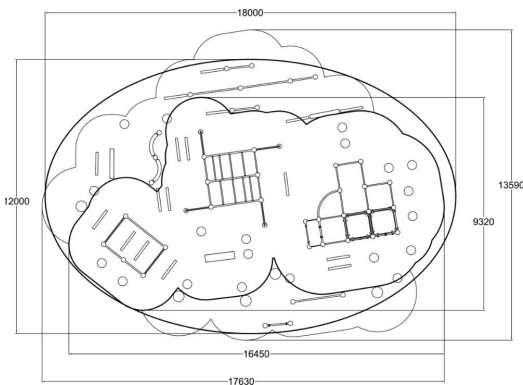

Parkour area 6

One of the goals of parkour is to achieve smooth, uninterrupted movement. For this reason, it is advisable to plan parkour areas in such a way that it is easy for the practitioners to find interesting routes. Park includes: 220501, 220502, 220511, 220538, 220540, 220542, 220524, 220552, 220565, 220561, 220590.

Product length, mm	18000
Product width, mm	12000
Product height, mm	2600
Impact area, m ²	123.9
Falling space, m ²	173.2
Height required, mm	4030
Max. free fall height, mm	2530
Safety info	EN 1176-1:2008