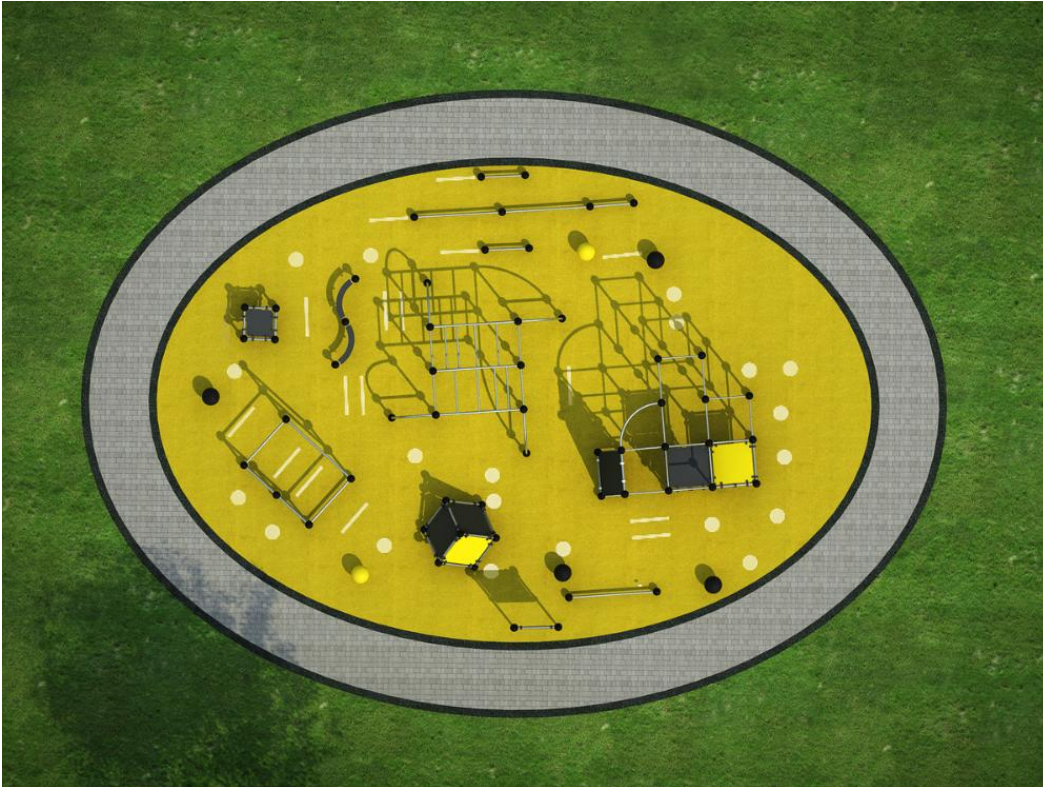

Parkour area 6

One of the goals of parkour is to achieve smooth, uninterrupted movement. For this reason, it is advisable to plan parkour areas in such a way that it is easy for the practitioners to find interesting routes. Park includes: 220501, 220502, 220511, 220538, 220540, 220542, 220524, 220552, 220565, 220561, 220590.

Product length, mm	18000
Product width, mm	12000
Product height, mm	2600
Impact area, m ²	123.9
Falling space, m ²	173.2
Height required, mm	4030
Max. free fall height, mm	2530
Safety info	EN 1176-1:2008