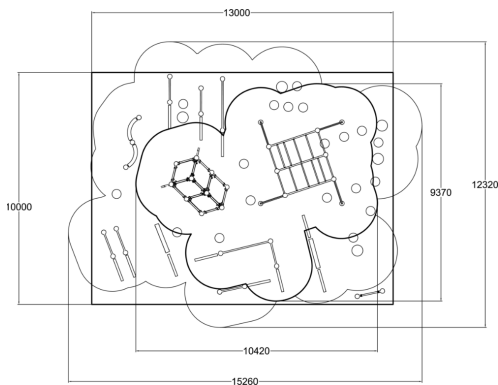

# Parkour area 5

One of the goals of parkour is to achieve smooth, uninterrupted movement. For this reason, it is advisable to plan parkour areas in such a way that it is easy for the practitioners to find interesting routes. Park includes: 220501, 220502, 220511, 220532, 220542, 220538, 220540, 220547, 220590.

Product length, mm	13000
Product width, mm	10000
Product height, mm	2300
Impact area, m <sup>2</sup>	81.4
Falling space, m <sup>2</sup>	142.7
Height required, mm	3980
Max. free fall height, mm	2230
Safety info	EN 1176-1:2008