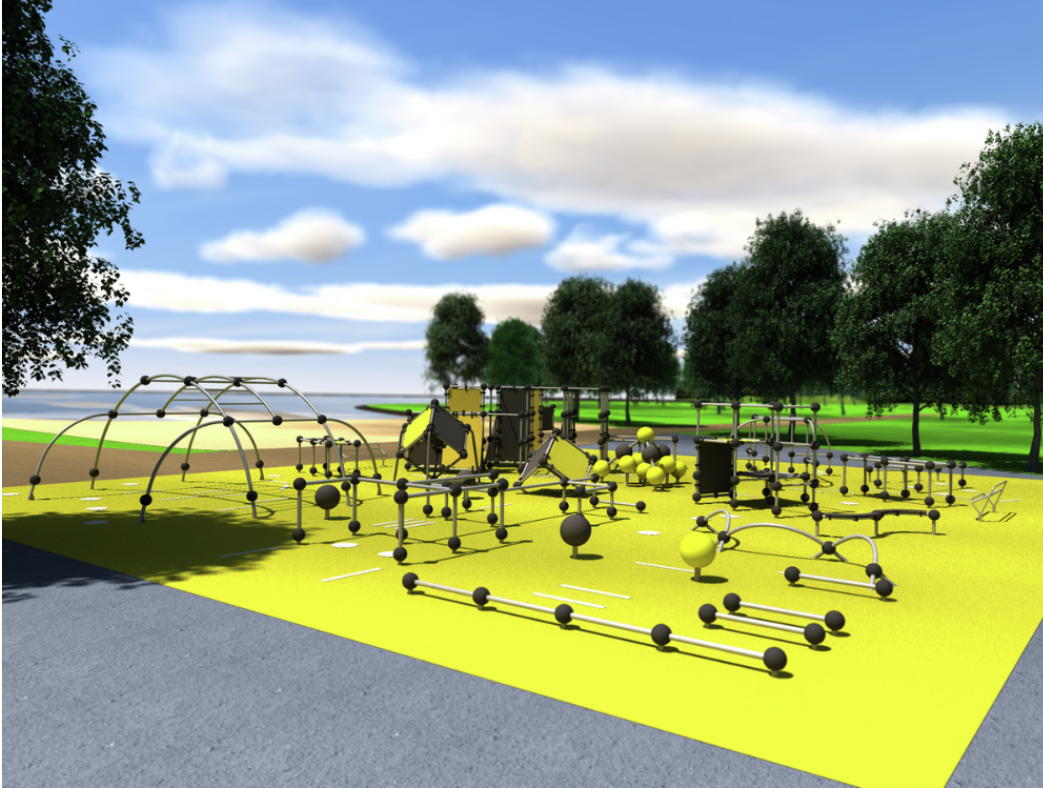

Parkour L

Parkour example areas are gathered with experts in this area of sports. The Cloxx Parkour products conform to the European Standard for Playground equipment EN 1176. L-size area is 24 m x 20 m wide and it includes next products: 220531 Tic-Tac Cube M, 220501 Precision ball yellow x4, 220502 Precision ball grey x4, 220520 Spider cage S, 220540 Precision bar x4, 220541 Precision beam, 220542 Precision beam wide, 220543 Precision curve, 220546 vault box, 220539 Precision bar extra x3, 220530 Tic-Tac cube S, 220547 Vault rails S, 220549 Vault rails L, 220510 Gibbonswing S, 220513 Gibbonswing L, 220526 Spider cage L, 220545 vault box, 220590 Info sign, 220505 Pyramid climber, Fun bank x2

Product length, mm	24000
Product width, mm	20000
Product height, mm	2650
Impact area, m ²	480
Falling space, m ²	480
Height required, mm	4450
Max. free fall height, mm	2650
Foundation options	deep_mounting surface_mounting
Metal	
Colour of walls and HPL	