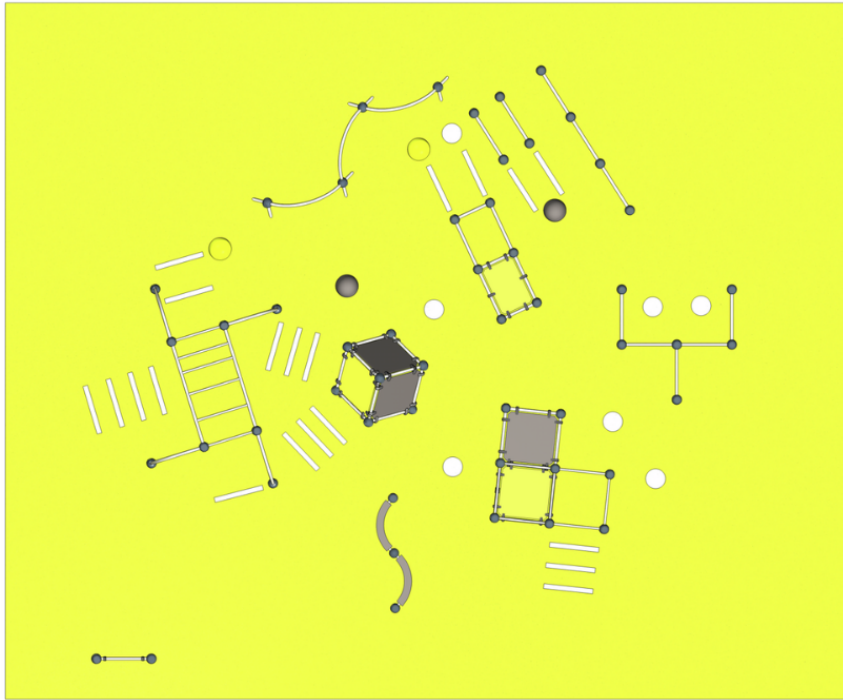

# Parkour M

Parkour example areas are gathered with experts in this area of sports. It means that products chosen to this area and also the way they are located to this area, will offer challenge to beginner and also for experts. M-size area is 14 m x 17 m wide. The Cloxx Parkour products conform to the European Standard for Playground equipment EN 1176, so they are suitable for schoolyards and playgrounds.

Product length, mm	17000
Product width, mm	14000
Product height, mm	2290
Impact area, m <sup>2</sup>	238
Falling space, m <sup>2</sup>	238
Height required, mm	4090
Max. free fall height, mm	2210
Foundation options	deep_mounting surface_mounting
Metal	
Colour of walls and HPL	