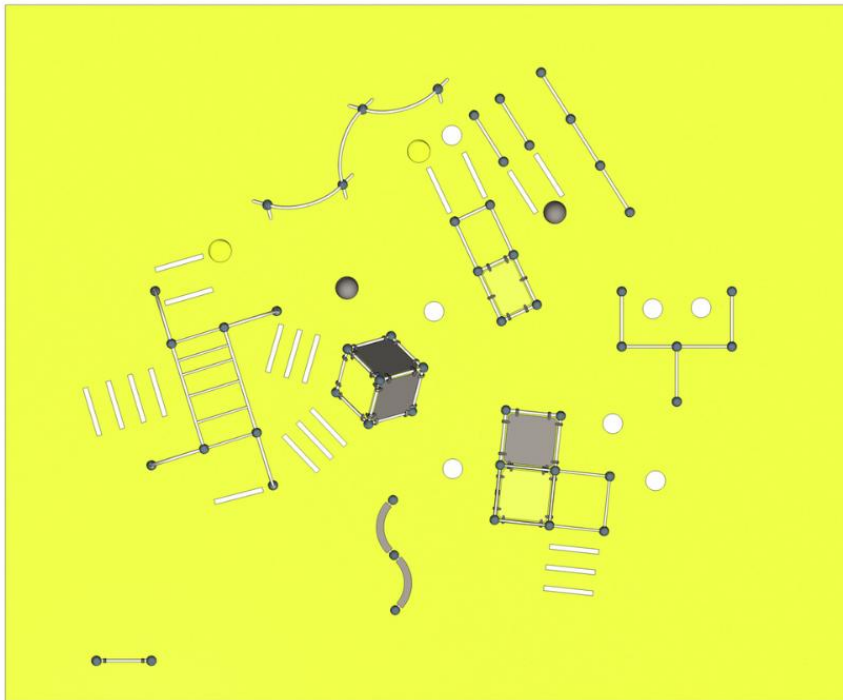

Parkour M

Parkour example areas are gathered with experts in this area of sports. It means that products chosen to this area and also the way they are located to this area, will offer challenge to beginner and also for experts. M-size area is 14 m x 17 m wide. The Cloxx Parkour products conform to the European Standard for Playground equipment EN 1176, so they are suitable for schoolyards and playgrounds.

Product length, mm	17000
Product width, mm	14000
Product height, mm	2290
Impact area, m ²	238
Falling space, m ²	238
Height required, mm	4090
Max. free fall height, mm	2210
Foundation options	deep_mounting surface_mounting
Metal	
Colour of walls and HPL	