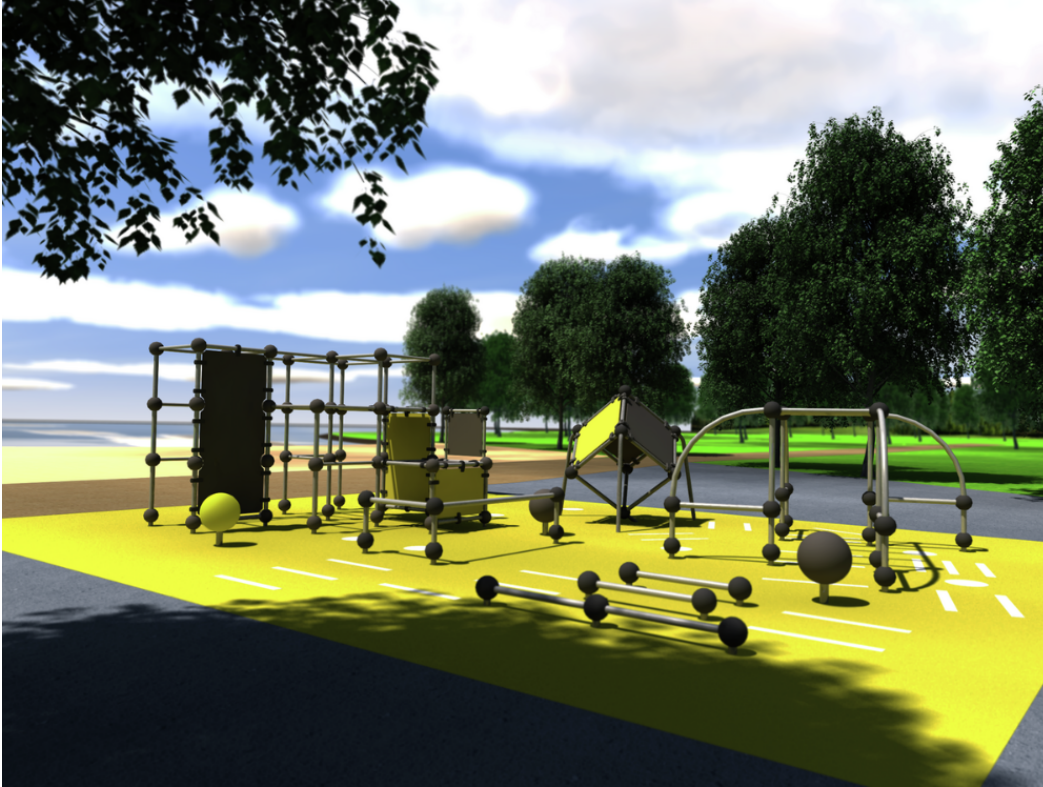

Parkour S

Parkour example areas are gathered with experts in this area of sports. It means that products chosen to this area and also the way they are located to this area, will offer challenge to beginner and also for experts. S-size area is 10 m x 13 m wide. The Cloxx Parkour products conform to the European Standard for Playground equipment EN 1176, so they are suitable for schoolyards and playgrounds.

Product length, mm	13000
Product width, mm	10000
Product height, mm	2600
Impact area, m ²	130
Falling space, m ²	130
Height required, mm	4400
Max. free fall height, mm	2530
Foundation options	deep_mounting surface_mounting
Metal	
Colour of walls and HPL	