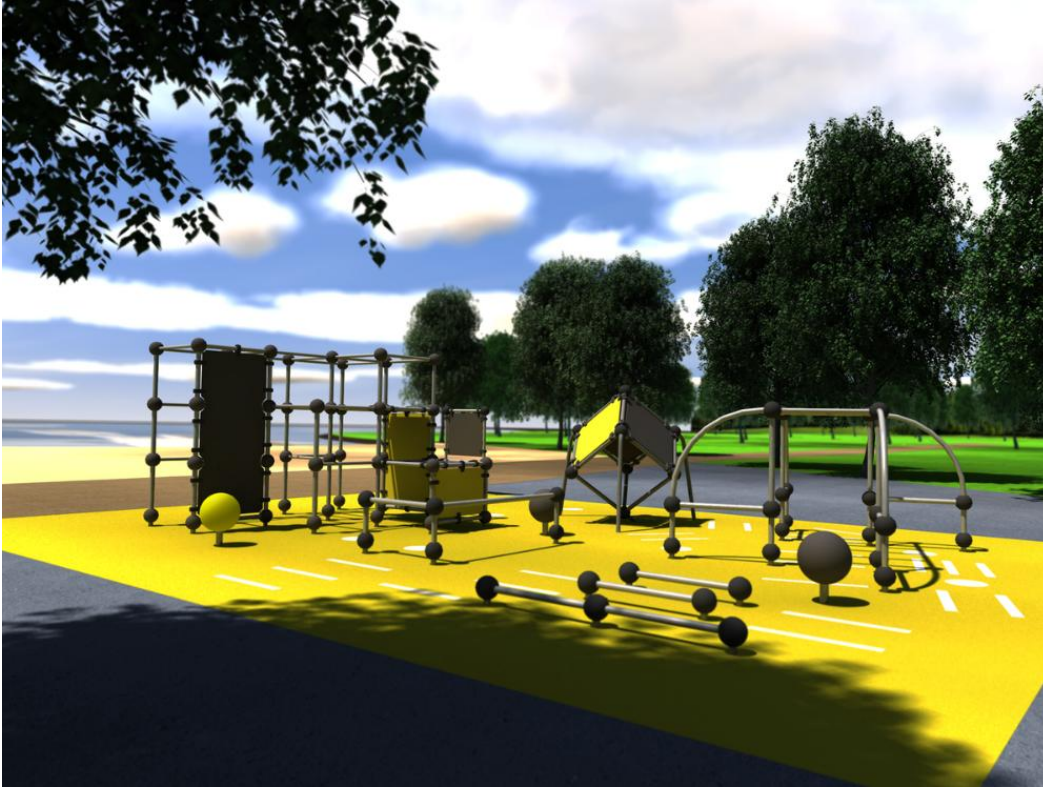

# Parkour S

Parkour example areas are gathered with experts in this area of sports. It means that products chosen to this area and also the way they are located to this area, will offer challenge to beginner and also for experts. S-size area is 10 m x 13 m wide. The Cloxx Parkour products conform to the European Standard for Playground equipment EN 1176, so they are suitable for schoolyards and playgrounds.

Product length, mm	13000
Product width, mm	10000
Product height, mm	2600
Impact area, m <sup>2</sup>	130
Falling space, m <sup>2</sup>	130
Height required, mm	4400
Max. free fall height, mm	2530
Foundation options	Deep mounting Surface mounting