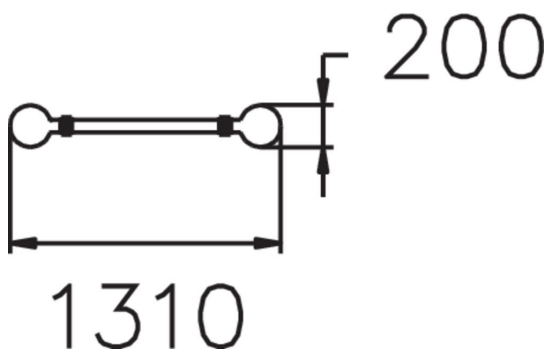

Information panel with pictures of different moves and instructions for using the equipment. It includes QR codes with direct links to our YouTube channel, for demonstrations of how to start practising parkour safely. The sign height is 1,880 mm.

Product length, mm	1310
Product width, mm	200
Product height, mm	1880
Height required, mm	3680
Installation time (for 1), H	2