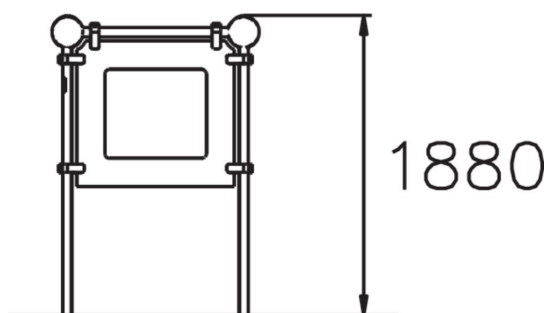

Information panel with pictures of different moves and instructions for using the equipment. It includes QR codes with direct links to our YouTube channel, for demonstrations of how to start practising parkour safely. The sign height is 1,880 mm.

Product length, mm	1310
Product width, mm	200
Product height, mm	1880
Height required, mm	3680
Installation time (for 1), H	2