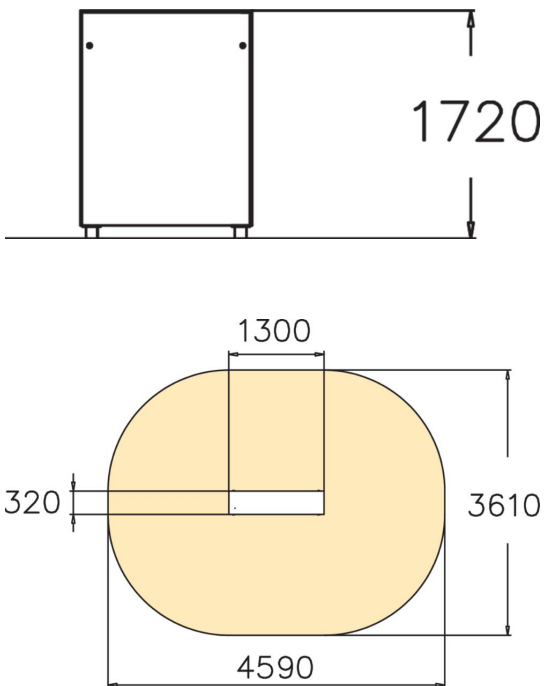

A 1720 mm high and 1,300 mm long wall for practising vaults, jumps, wall runs, balances and tic tacs. Walls are a basic element of parkour.

User age	10
Number of users	1
Product length, mm	1300
Product width, mm	320
Product height, mm	1720
Impact area, m ²	14.3
Falling space, m ²	14.3
Height required, mm	3520
Max. free fall height, mm	1720
Safety info	EN 1176-1 TÜV
Installation time (for 1), H	3
Foundation options	Deep mounting Surface mounting