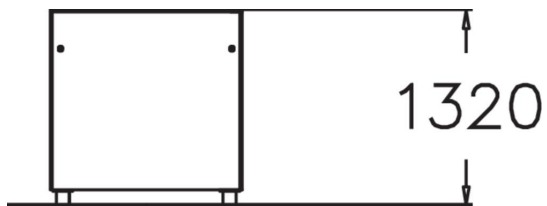

A 1320 mm high and 1,300 mm long wall for practising vaults, jumps, wall runs, balances and tic tacs. Walls are a basic element of parkour. .

User age	6
Number of users	1
Product length, mm	1300
Product width, mm	170
Product height, mm	1320
Impact area, m ²	11.7
Falling space, m ²	11.7
Height required, mm	2710
Max. free fall height, mm	1320
Safety info	EN 1176-1 TÜV
Installation time (for 1), H	2
Foundation options	Deep mounting Surface mounting