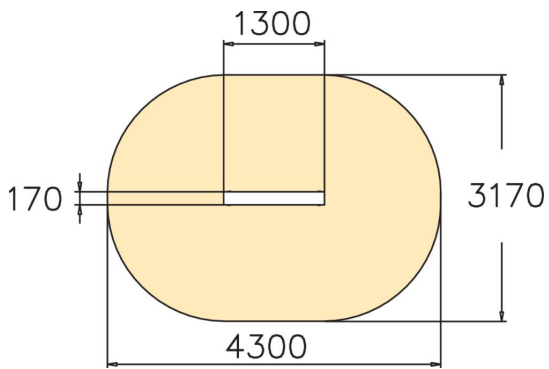

A 1320 mm high and 1,300 mm long wall for practising vaults, jumps, wall runs, balances and tic tacs. Walls are a basic element of parkour. .

User age	6
Number of users	1
Product length, mm	1300
Product width, mm	170
Product height, mm	1320
Impact area, m <sup>2</sup>	11.7
Falling space, m <sup>2</sup>	11.7
Height required, mm	2710
Max. free fall height, mm	1320
Safety info	EN 1176-1 TÜV
Installation time (for 1), H	2
Foundation options	deep_mounting surface_mounting