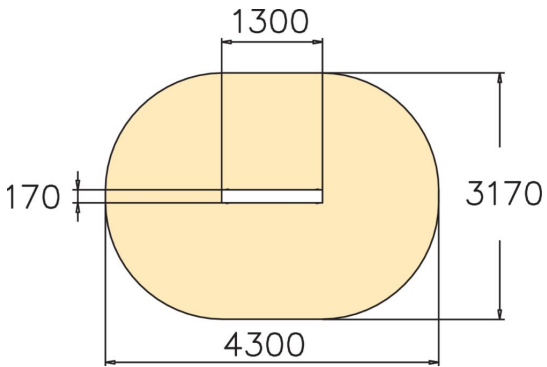

A 1320 mm high and 1,300 mm long wall for practising vaults, jumps, wall runs, balances and tic tacs. Walls are a basic element of parkour. .

User age	6
Number of users	1
Product length, mm	1300
Product width, mm	170
Product height, mm	1320
Impact area, m ²	11.7
Falling space, m ²	11.7
Height required, mm	2710
Max. free fall height, mm	1320
Safety info	EN 1176-1 TÜV
Installation time (for 1), H	2
Foundation options	Deep mounting Surface mounting